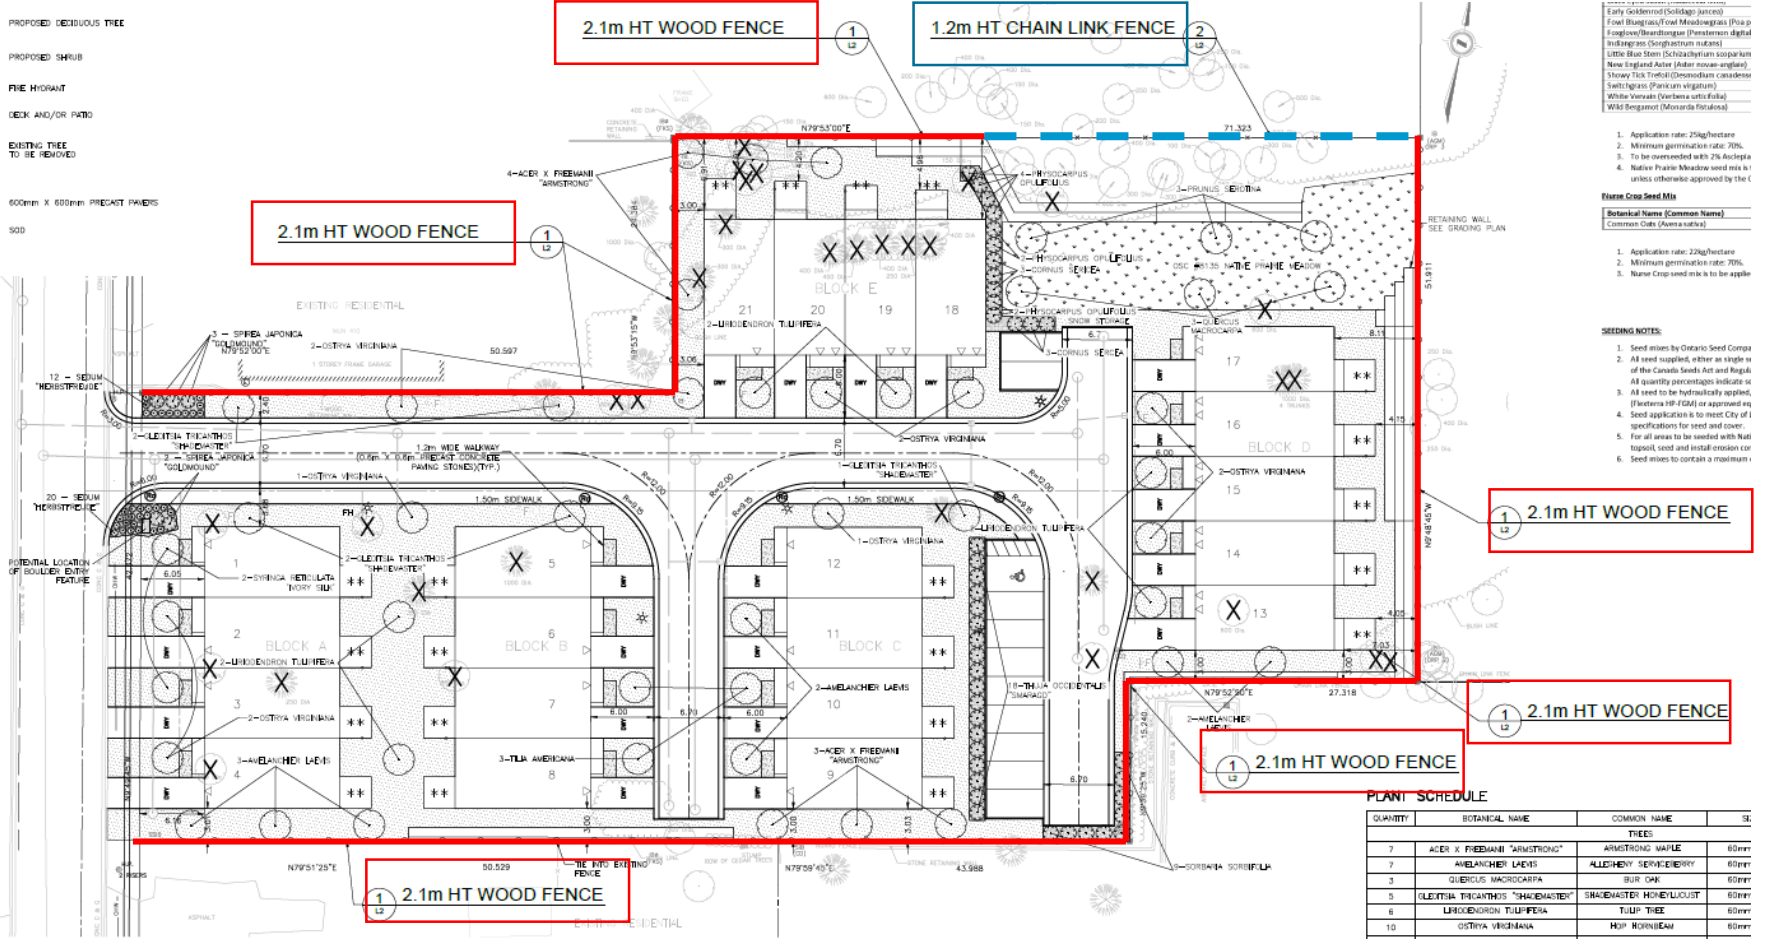

Slide 5 - Landscape Plan

1. **Botanical Name (Common Name)**
2. **Common Oils (Avena sativa)**
1. Application rate: 25kg/ha tree
  2. Minimum germination rate: 70%
  3. Native Crop seed mix is to be applied

PLANT SCHEDULE

QUANTITY	BOTANICAL NAME	COMMON NAME	SIZE
7	ALER X FRIEDMANI "ARMSTRONG"	ARMSTRONG MAPLE	60mm
7	AVBLANCHER LAENS	ALLEMANY SIBYRIAN	60mm
3	QUERBUS MACROCARPA	BUR OAK	60mm
5	LEITIA TRICANTHOS "HAZARDER"	SNAGMASTER HONEYLOCUST	60mm
6	LIRIODENDRON TULIPEA	TULIP TREE	60mm
10	OSTRYA VIRGINIANA	HOP HORNBEAM	60mm