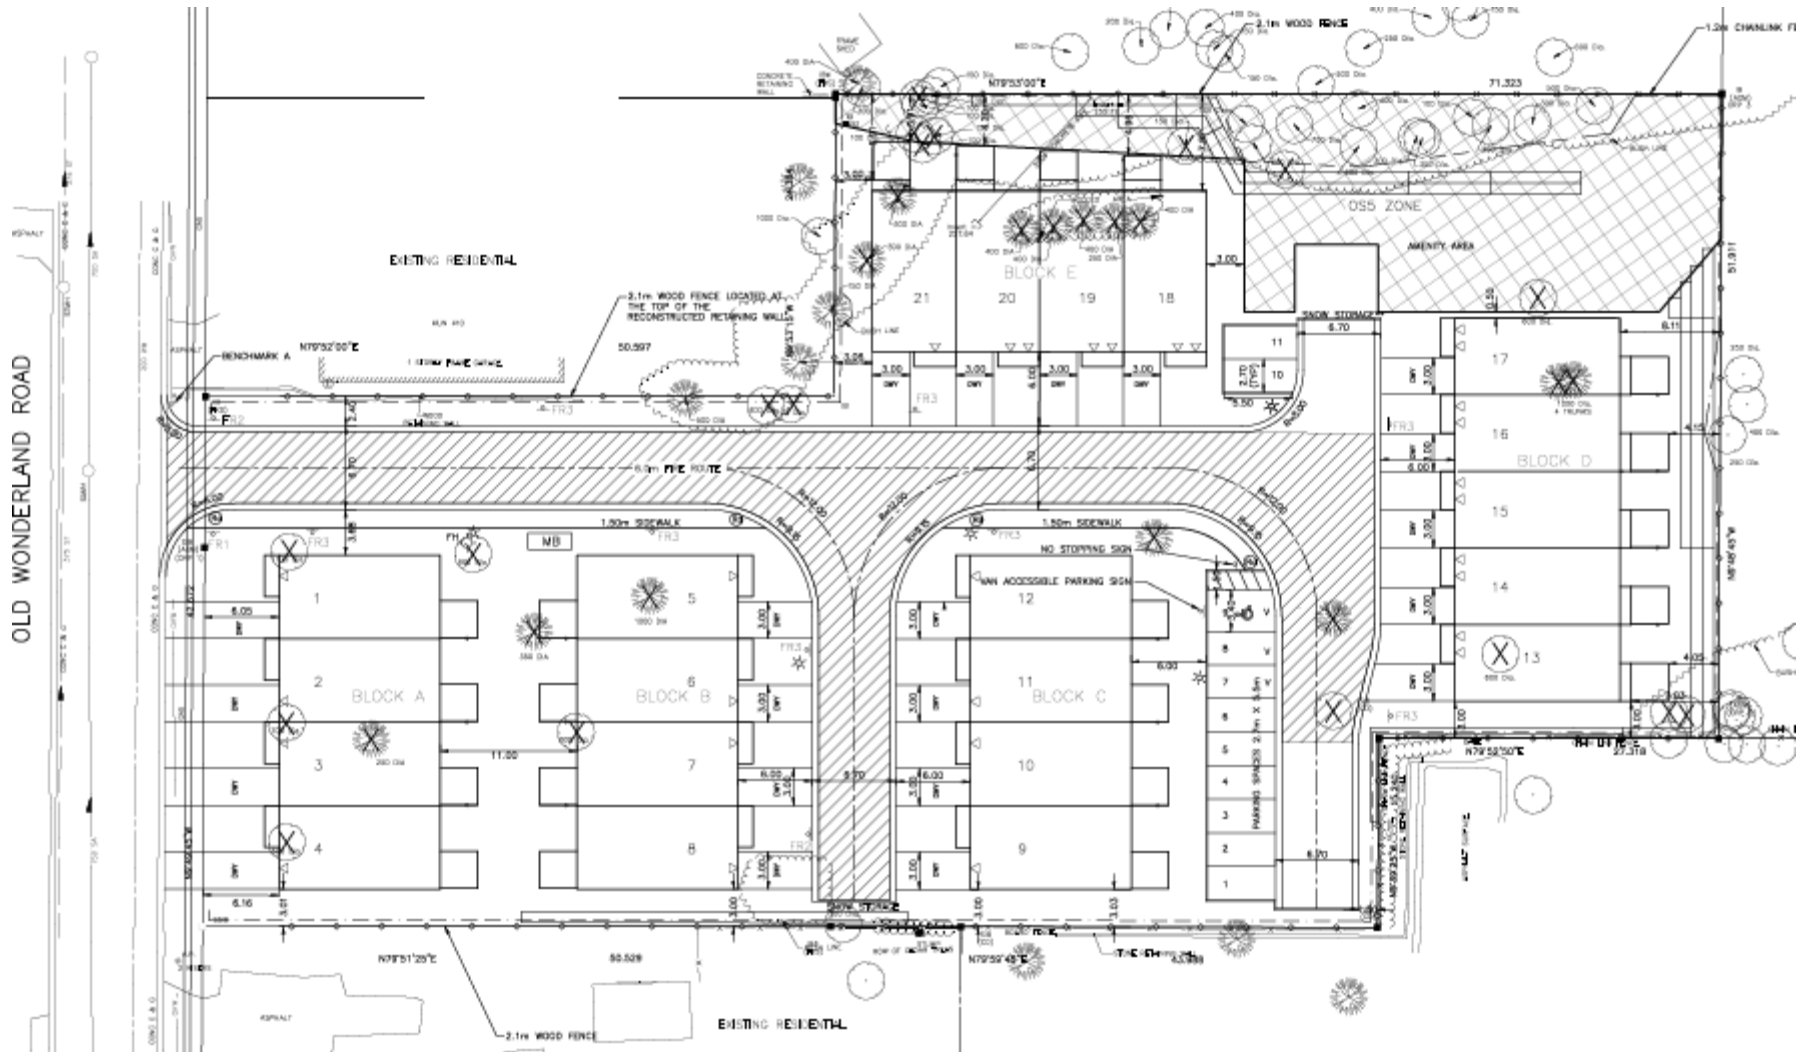

SPA20-103: 414-418 Old Wonderland Road

Four Fourteen Inc.
December 13, 2021

Slide 1 - Development Proposal

Slide 2 - Development Proposal

Townhouse Elevations

Stacked Townhouse Elevations

Slide 3 - Development Proposal

- Rezoned in 2021 to permit the proposed cluster townhouse development (townhouse and stacked townhouses)
- Maximum Density: 60 units per hectare
 - Proposed: 29 units (50 units per hectare)
- Parking: 53 parking stalls proposed
 - Conforms to the regulations of the Zoning By-law
 - Visitor parking provided
- Lot Coverage: 45% maximum
 - Proposed: 33.4%
- Landscape Open Space: 30% minimum required
 - Proposed: 38.3%

Slide 4 - Council Resolution

- Board-on-board fencing around the perimeter of the site
- Feature restoration and compensation
- The development agreement is to be clear that the restoration and compensation areas are to be protected in a natural state and not manicured
- Creation of a small berm along the edges of the storage area to direct flows back to the road surface

PLANT SCHEDULE

QUANTITY	BOTANICAL NAME	COMMON NAME	SIZE
7	ALER X FRIEDMANI "ARMSTRONG"	ARMSTRONG MAPLE	60mm
7	AVBLANCHER LAENS	ALLEMANY SIBYRIAN	60mm
3	QUERBUS MACROCARPA	BUR OAK	60mm
5	LEITIA TRICANTHOS "HAZARDER"	SNAGMASTER HONEYLOCUST	60mm
6	LIRIODENDRON TULIPEA	TULIP TREE	60mm
10	OSTRYA VIRGINIANA	HOP HORNBEAM	60mm