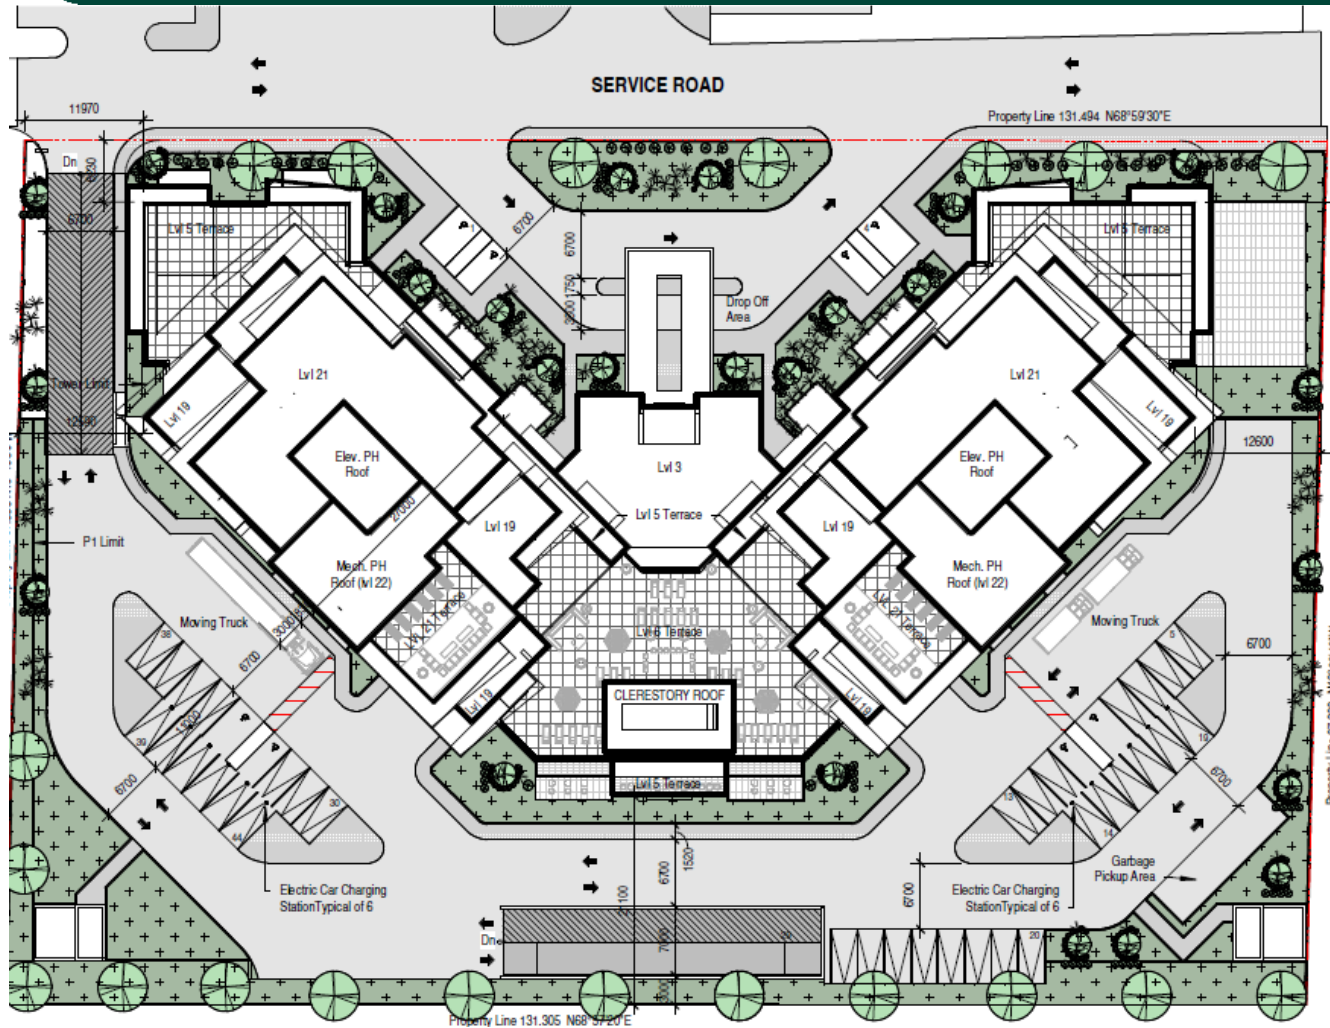

Slide 1: Z-9247 – 978 Gainsborough Road

Highland Communities Ltd.,
December 13, 2021

Slide 2: Subject Site

Slide 3: Policy Overview

*Neighbourhoods Place Types –
The London Plan*

*Multi-Family High Density
Residential – 1989 Official Plan*

*h-5*h-11*h-17*R9-7(17)*H50
Zone*

Slide 4: Proposed Development

Slide 5: Proposed Development