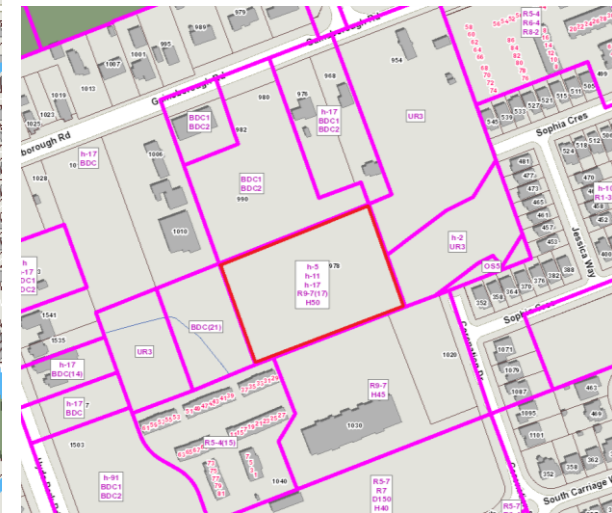

Slide 1: Z-9247 – 978 Gainsborough Road

Highland Communities Ltd.,
December 13, 2021

Slide 2: Subject Site

Slide 3: Policy Overview

*Neighbourhoods Place Types –
The London Plan*

*Multi-Family High Density
Residential – 1989 Official Plan*

*h-5*h-11*h-17*R9-7(17)*H50
Zone*

Slide 4: Proposed Development

Slide 5: Proposed Development