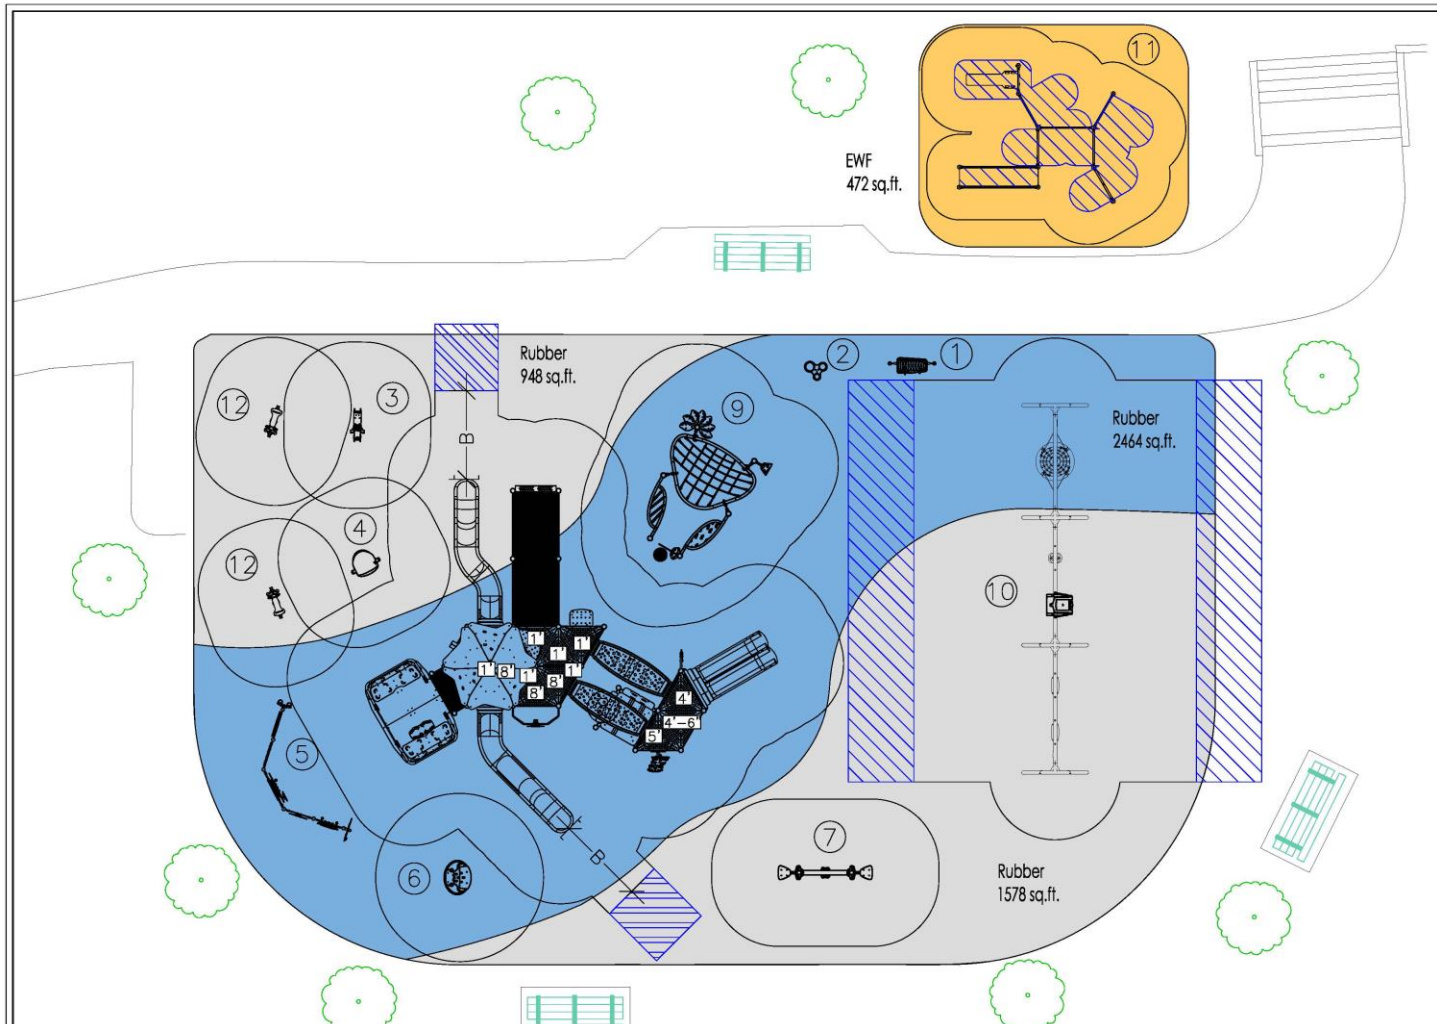

15m buffer to Baseball Diamond

Scale: 1:250

Jambette 
INNOVATIVE QUALITY PLAYGROUNDS

City of London - Hully Gully, Southdale Park

 **openspace**
solutions inc.

london.ca

Customer :

OPENSOURCE SOLUTIONS INC.
 CITY OF LONDON
 HULLY GULLY, SOUTHDALE PARK

**Product(s)
 Layout Plan**

Products :

- 1- The xylophone
L-18033-B
- 2- The bongos
L-18031
- 3- Snowmobile spring rider
LA-9205-D
- 4- Rocking nest
L-19079
- 5- Creative space
L-15050-A
- 6- Spinning chair
L-18043
- 7- Teeter totter
L-13003
- 8- Playstructure
J3-21200-5HB
- 9- Manta climber
J6-21003-5B
- 10- 3 Bay Portal Swing
KSW926-Custom

Drawn by: M.J.
Date: 10.05.2021

Quotation
 1068646

Legend

-  = No-encroachment zone(s) 6' (1.83m)
-  = Protective surfacing zone(s)
-  = Protective surfacing zone(s) at the lower exit end of the slide(s)
 (A = 5' or 1.52m, 6' or 1.83m) (F = 7' or 2.13m) (B = 8' and over or 2.44m and over)