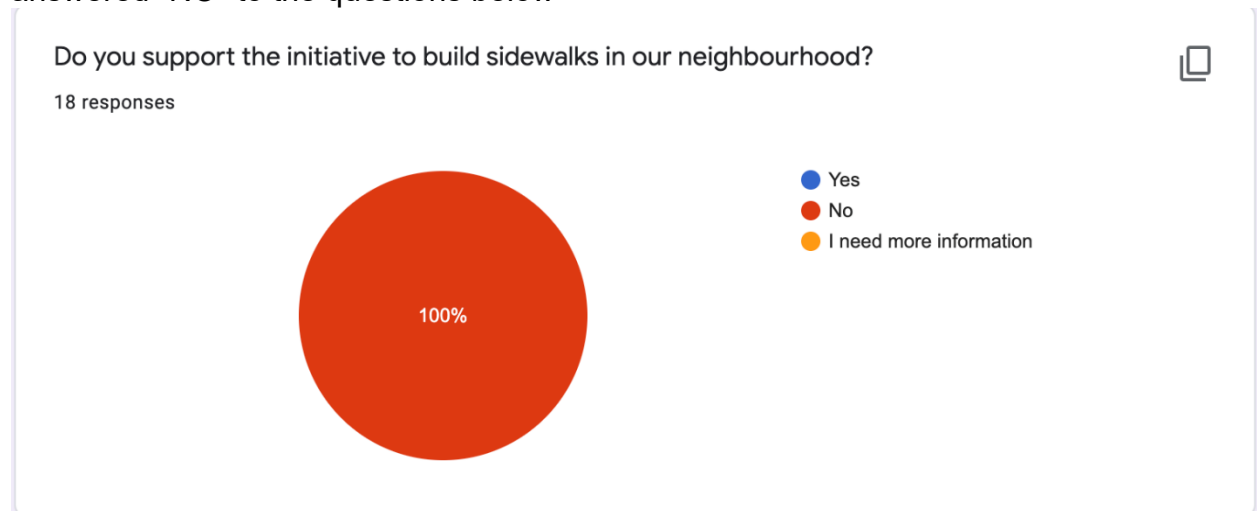

Dear Councillor Squire,

My name is Lila Kari and I am writing as resident of 56 Doncaster Place, regarding the recently announced sidewalk/tree-cutting project on our street and on adjacent streets in our neighbourhood (Friar's Way and Abbey Rise).

This is to let you know that in the short time since we found out about this, 18 households, from the Sherwood Forest - Orchard Park area (Friar's Way, Doncaster Place, Finsbury Cr., Linksgate and other neighbouring streets) have already voiced their serious concerns about, and opposition to, the City project to build-sidewalks/cut-mature-trees in our neighbourhood.

I would be happy to share with you the results of the 20-second survey we sent late last night about this issue. In particular, 100% of the residents who took the survey, answered "NO" to the questions below

The entire survey is accessible at

<https://docs.google.com/forms/d/e/1FAIpQLScs5cCuGSTyl0dgQA6geHc9hkWDSCNWmRGKQct3N0MtYw6-xw/viewform?usp=sf_link>