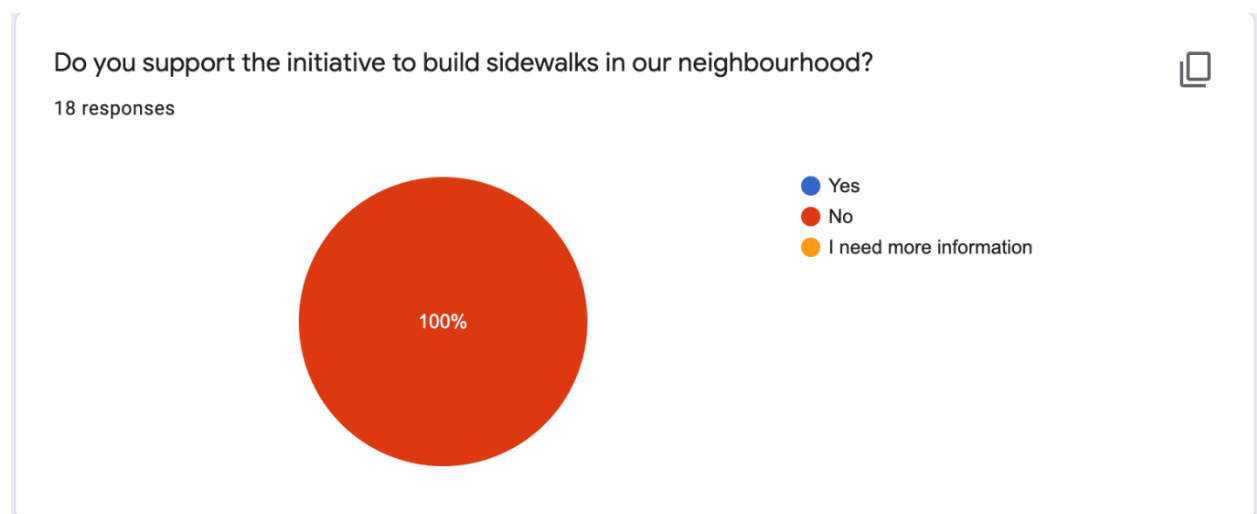

Dear Councillor Squire,

My name is Lila Kari and I am writing as resident of 56 Doncaster Place, regarding the recently announced sidewalk/tree-cutting project on our street and on adjacent streets in our neighbourhood (Friar's Way and Abbey Rise).

This is to let you know that in the short time since we found out about this, 18 households, from the Sherwood Forest - Orchard Park area (Friar's Way, Doncaster Place, Finsbury Cr., Linksgate and other neighbouring streets) have already voiced their serious concerns about, and opposition to, the City project to build-sidewalks/cut-mature-trees in our neighbourhood.

I would be happy to share with you the results of the 20-second survey we sent late last night about this issue. In particular, 100% of the residents who took the survey, answered "NO" to the questions below

The entire survey is accessible at

<https://docs.google.com/forms/d/e/1FAIpQLScs5cCuGSTyl0dgQA6geHc9hkWDSCNWmRGKQct3N0MtYw6-xw/viewform?usp=sf_link>