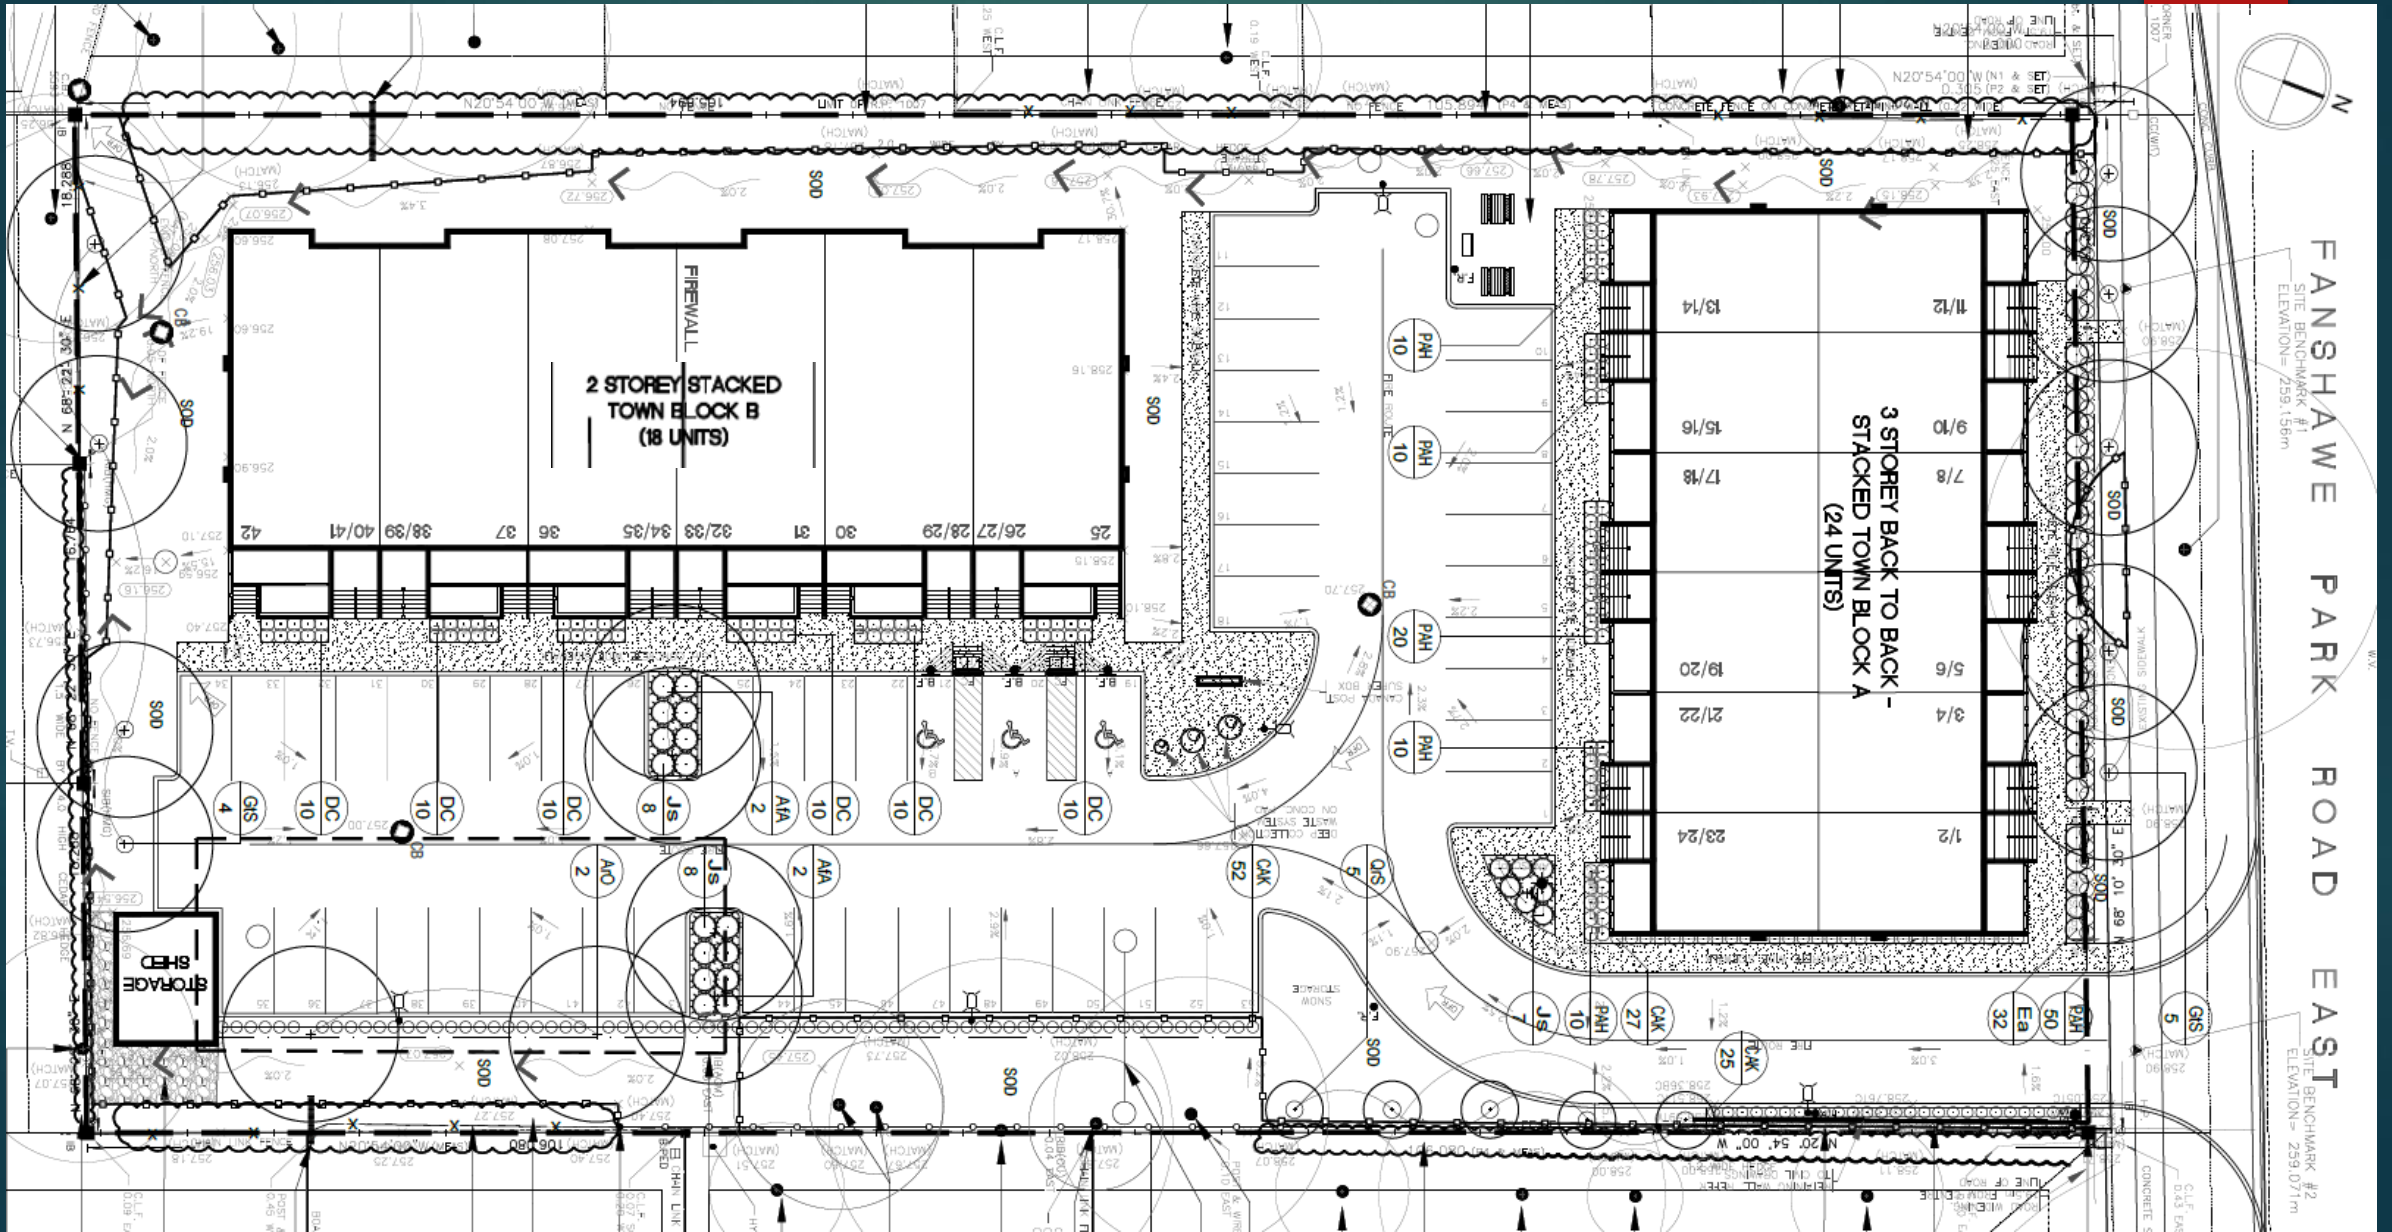

307 Fanshawe Park Road East

Public Site Plan Meeting

Wednesday, July 15th, 2020

ROYAL PREMIER HOMES

your home. your way. with a quality you deserve.

Site Plan

Cross sections

3

SITE CROSS SECTION 'A' (NORTH TO SOUTH)

SITE CROSS SECTION 'B' (EAST - WEST)

Landscape Plan

5

Grading Plan

6

FANSHAWE PARK ROAD EAST
080284-0979017