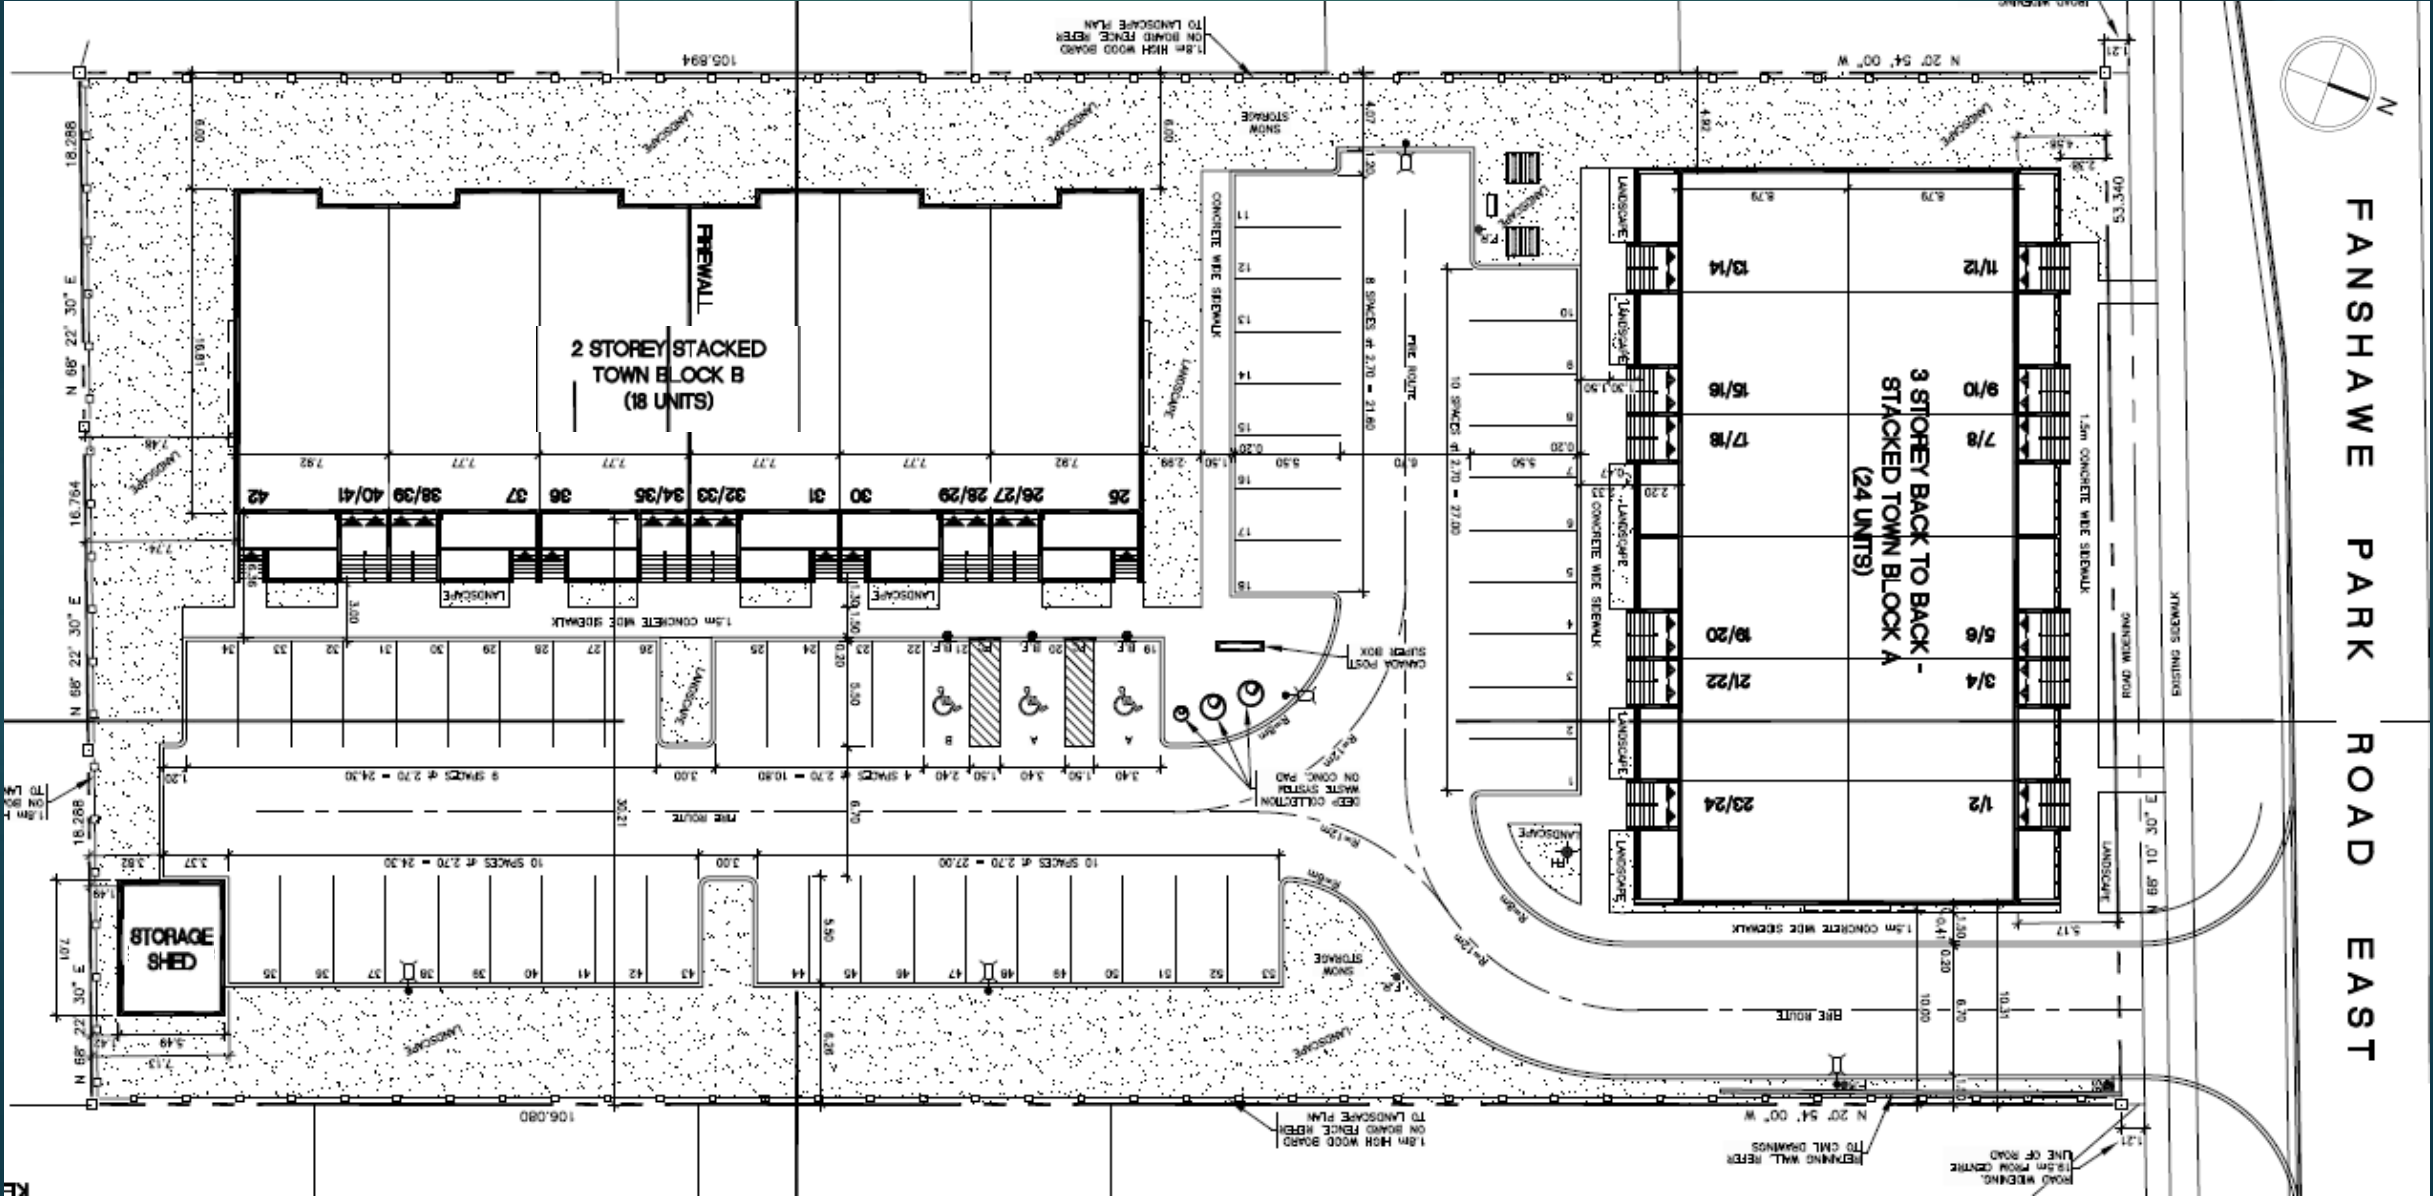

307 Fanshawe Park Road East

Public Site Plan Meeting

Wednesday, July 15th, 2020

ROYAL PREMIER HOMES

your home. your way. with a quality you deserve.

Site Plan

Cross sections

3

SITE CROSS SECTION 'A' (NORTH TO SOUTH)

SITE CROSS SECTION 'B' (EAST - WEST)

Landscape Plan

5

Grading Plan

6

FANSHAWE PARK ROAD EAST
080284-0979017