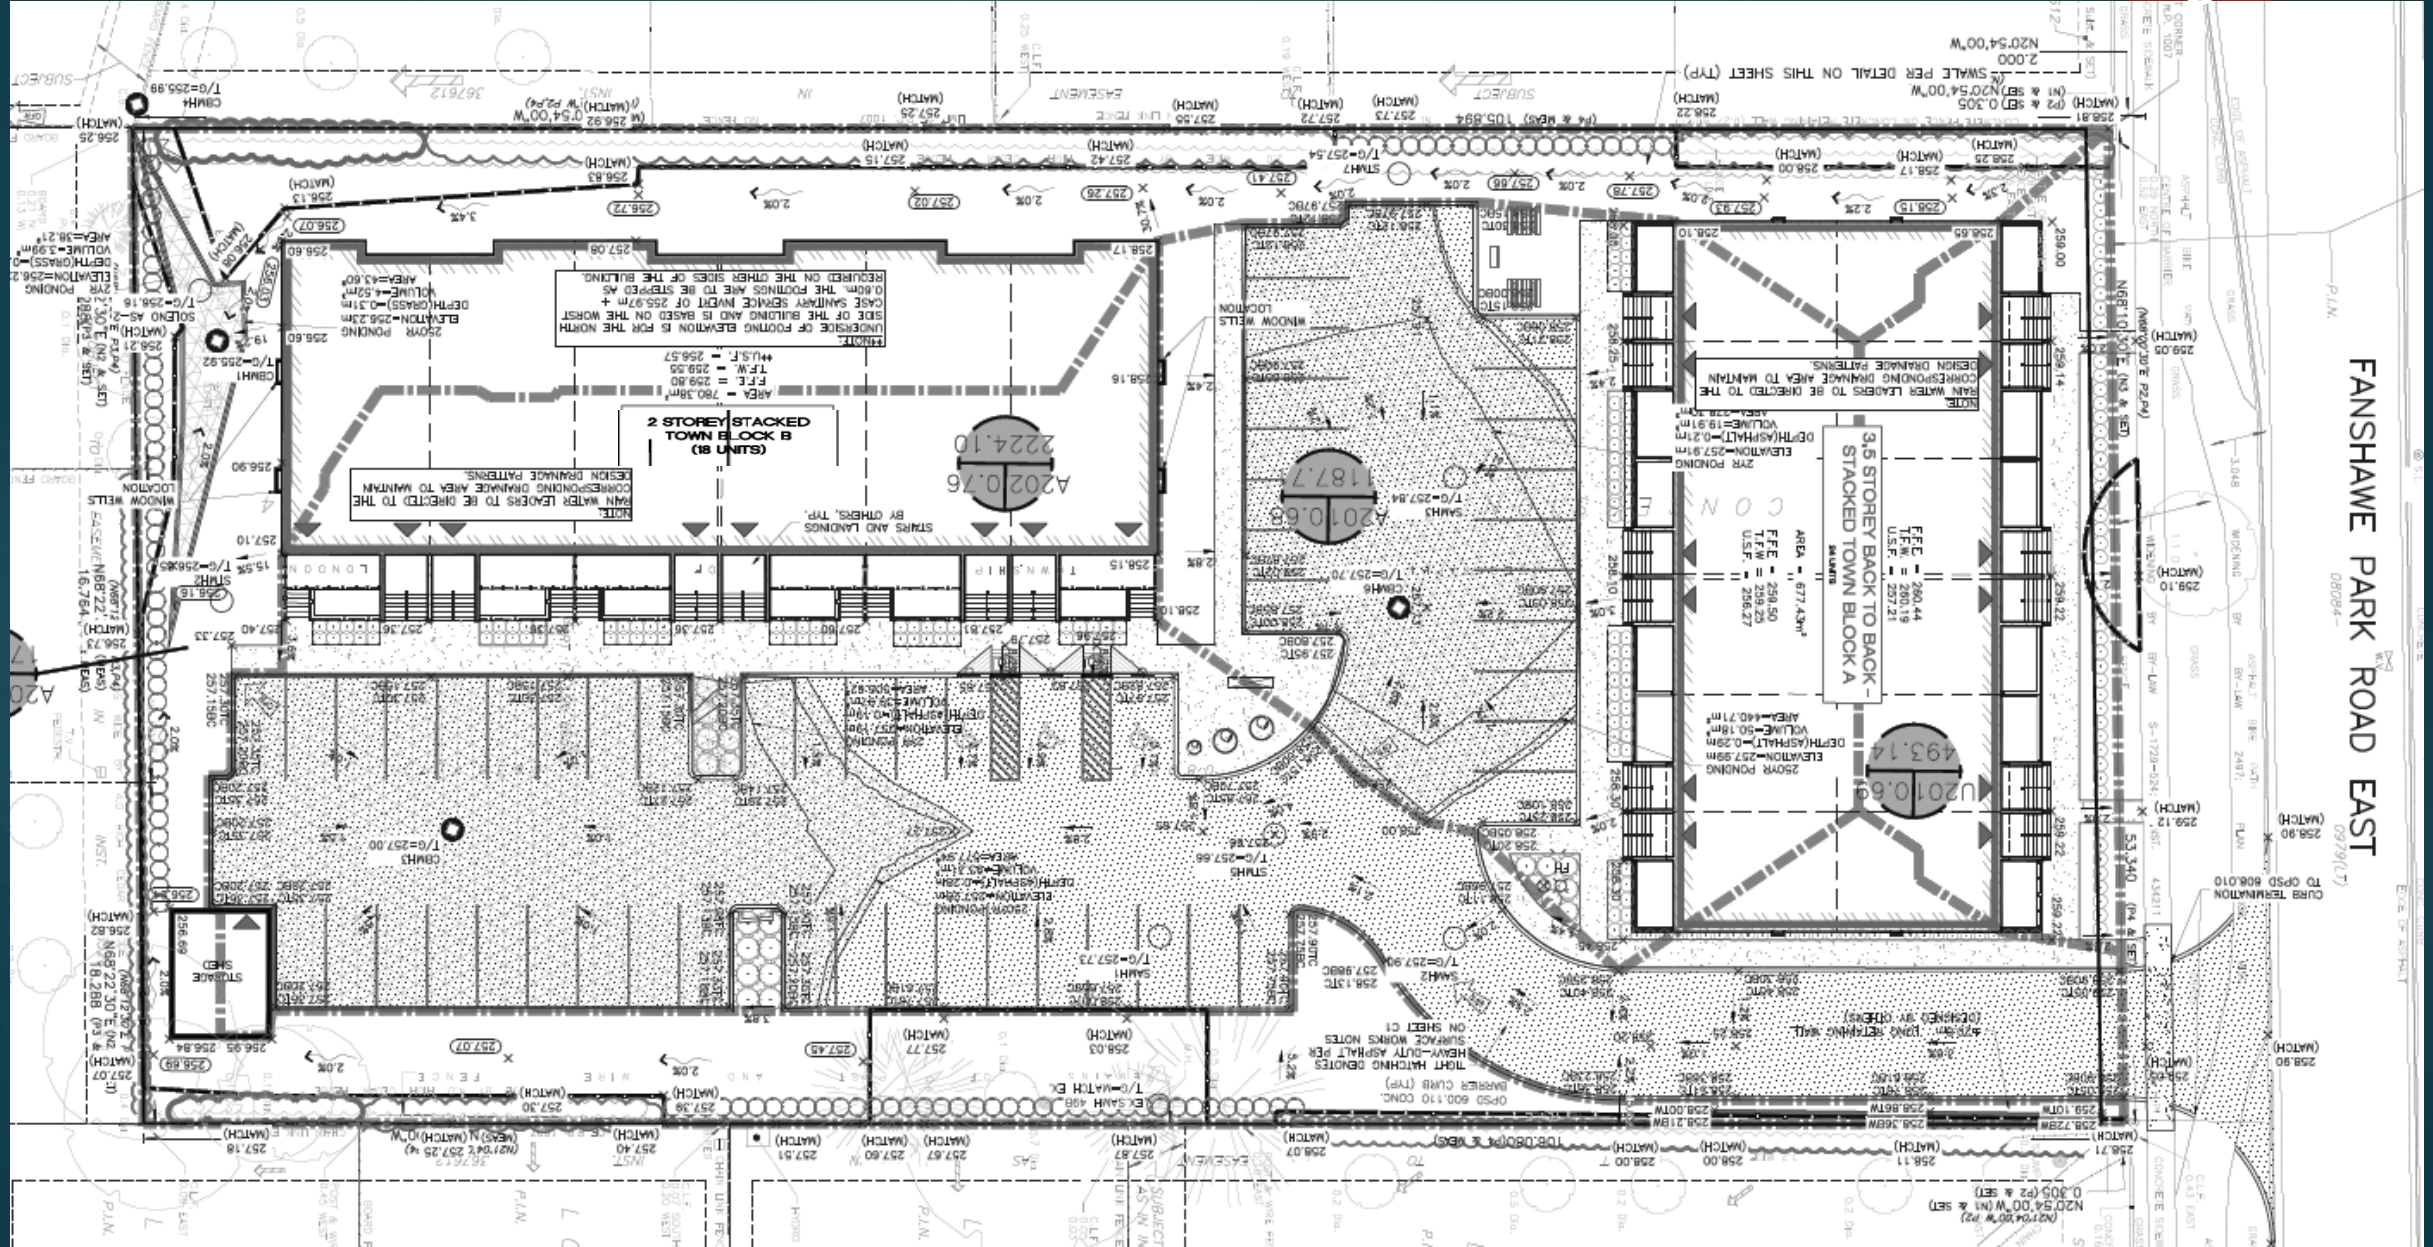

307 Fanshawe Park Road East

Public Site Plan Meeting

Wednesday, July 15th, 2020

ROYAL PREMIER HOMES

your home. your way. with a quality you deserve.

Site Plan

Cross sections

3

SITE CROSS SECTION 'A' (NORTH TO SOUTH)

SITE CROSS SECTION 'B' (EAST - WEST)

Landscape Plan

5

Grading Plan

6

FANSHAWE PARK ROAD EAST
080284-0979017