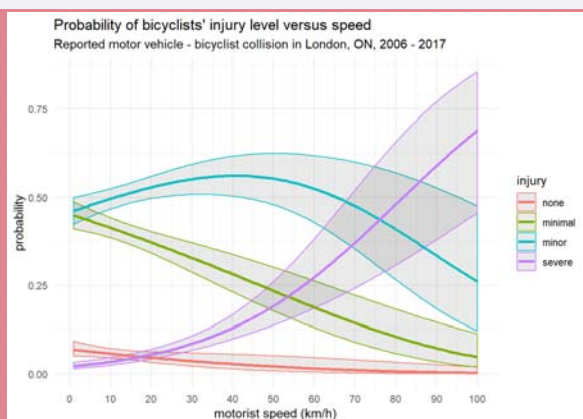

12 years of motorist – bicyclist collision data in London, ON (2006 - 2017)

Motorist speed & bicyclist injury

Rebecca Henderson, MSc, PhD candidate
 Faculty of Health Sciences, Western University
rhende9@uwo.ca
 Twitter: @rhubike

page
01

12 years of motor vehicle – bicycle collision data in London, ON (2006 – 2017)

Figure 1

Figure 2

page
02