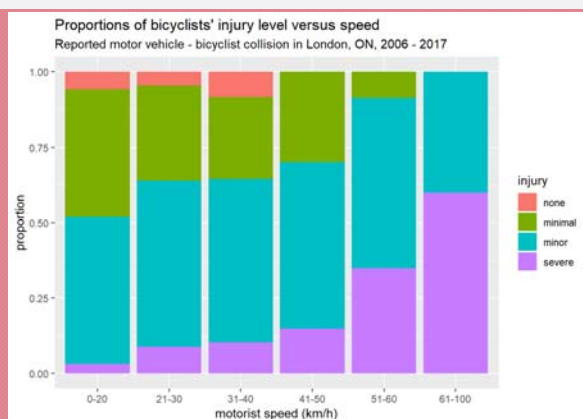

12 years of motorist – bicyclist collision data in London, ON (2006 - 2017)

Motorist speed & bicyclist injury

Rebecca Henderson, MSc, PhD candidate
 Faculty of Health Sciences, Western University
rhende9@uwo.ca
 Twitter: @rhubike

page
01

12 years of motor vehicle – bicycle collision data in London, ON (2006 – 2017)

Figure 1

Figure 2

page
02