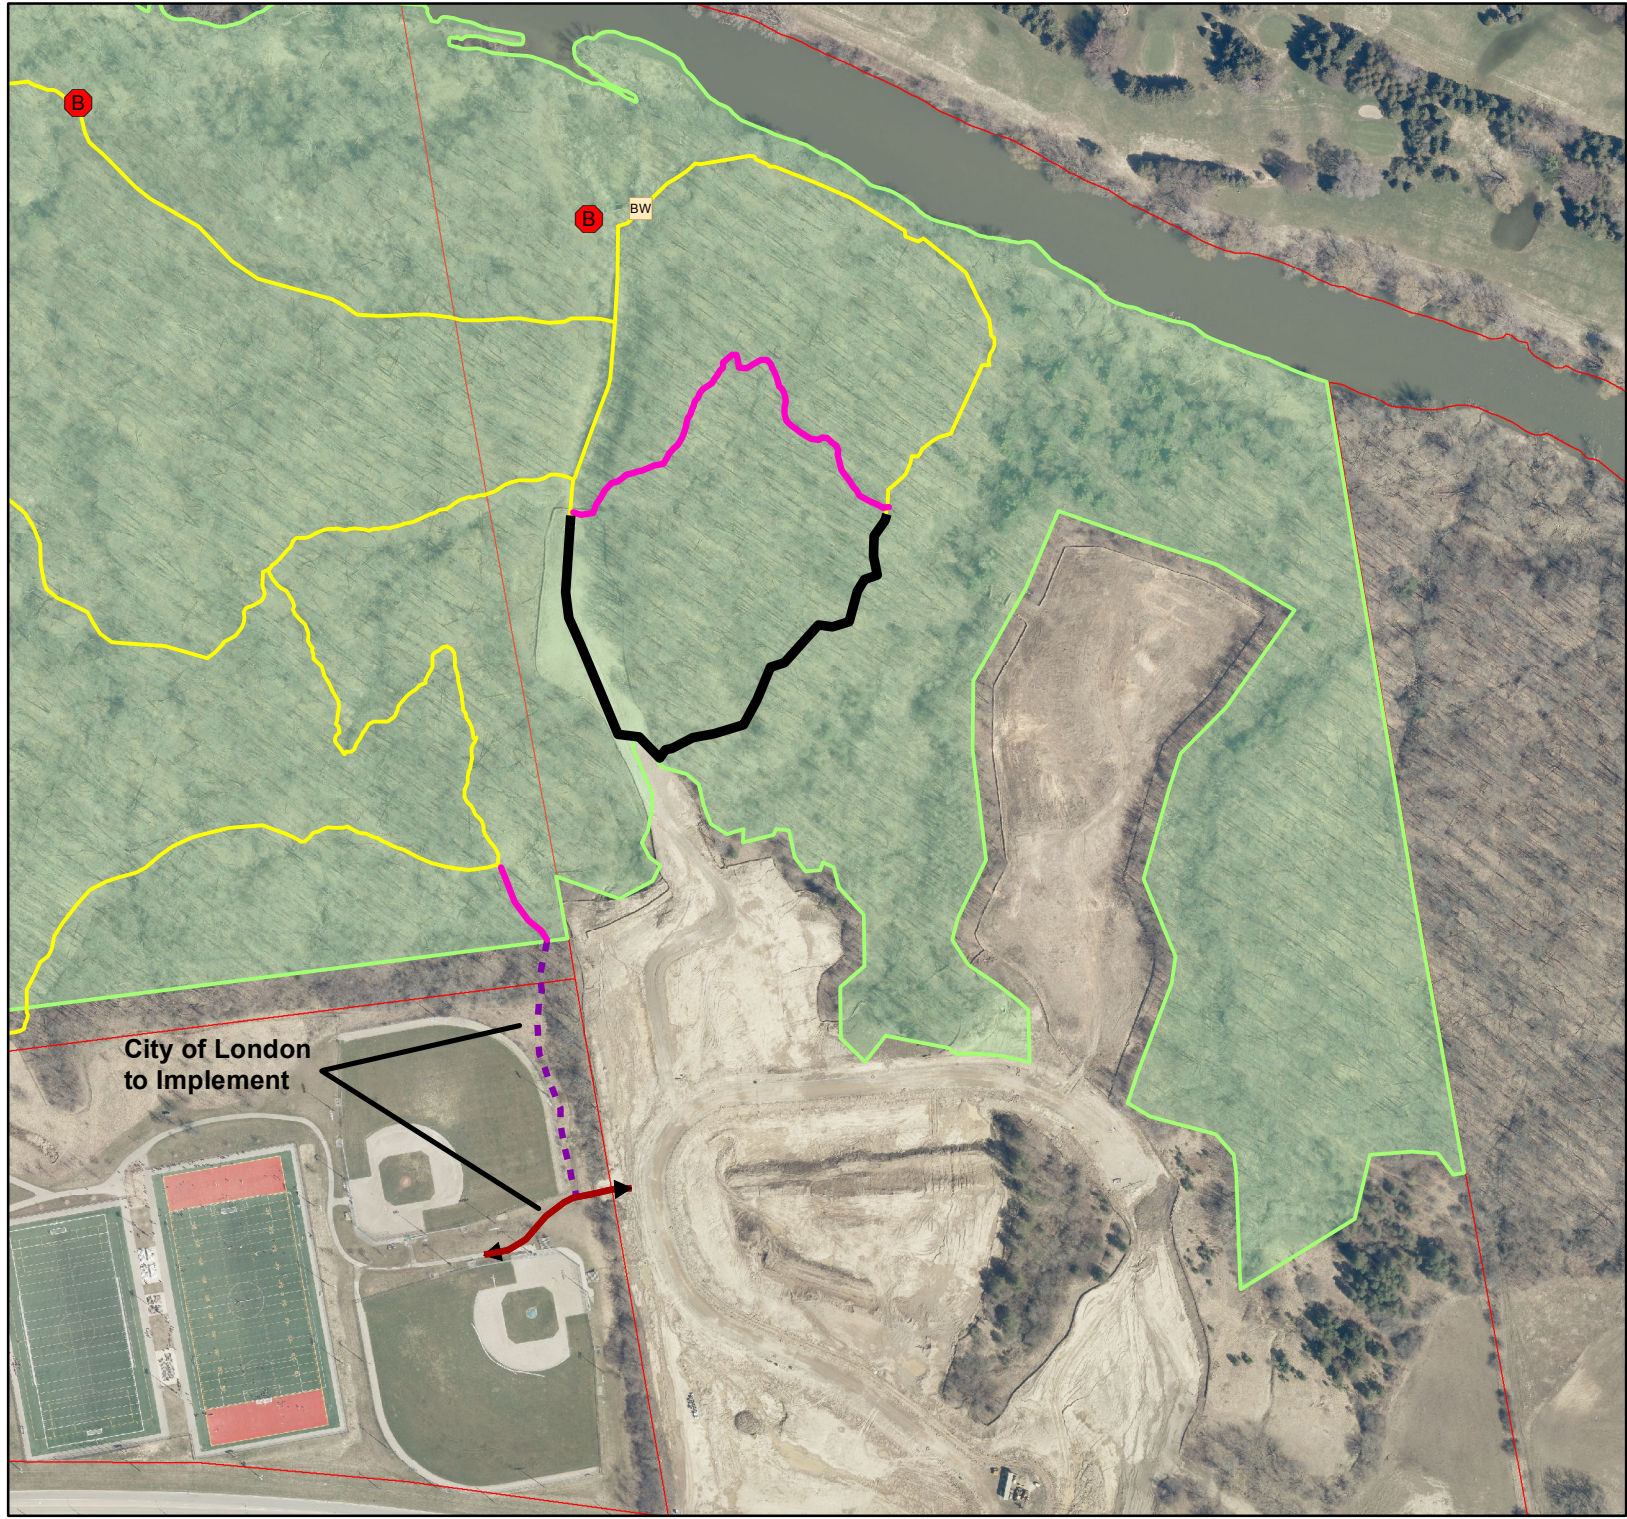

# Meadowlilly ESA

Planned & Proposed Trail Options

UPPER THAMES RIVER

CONSERVATION AUTHORITY

## Legend

-  Barricade (Closed)
-  Boardwalk
-  Proposed Trail
-  Planned Connection Trail
-  Planned TVP Trail
-  Removed Trail
-  Managed Trail
-  ESA Management Area

Location Map