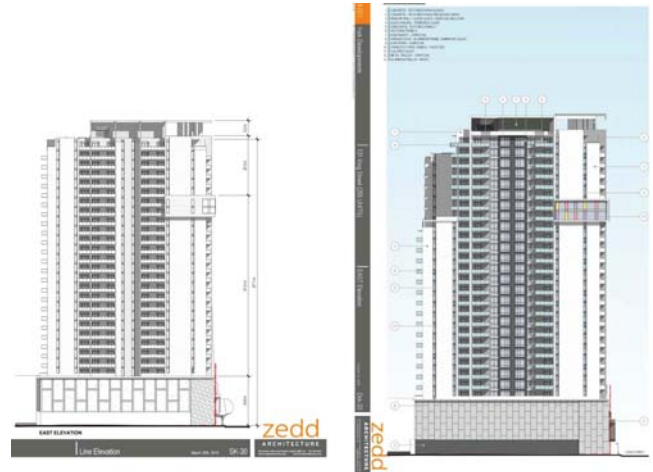

# (York) 131 King West at 131 King Street

meeting PEC  
City of London February 19, 2019

EAST ELEVATION Original Massing

Current Reduced Massing

Current South elevation

Current West elevation

## King Street elevation

## East elevation

## South elevation ( York Street)