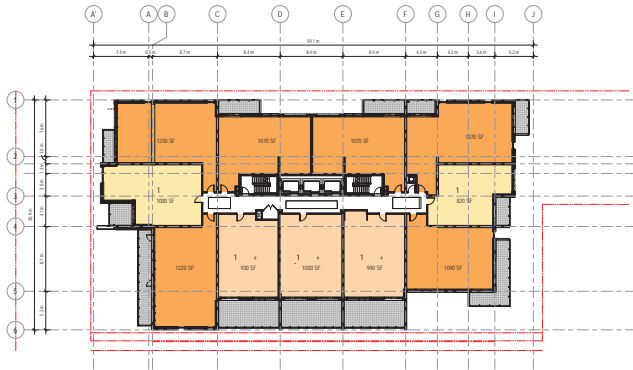

zedd ARCHITECTURE

18-001 York Developments | 131 King Street | Underground Parking Lvl 1 | October 2018 | SK-10c | zedd ARCHITECTURE

18-001 York Developments | 131 King Street | Level 23 | October 2018 | SK-16a | zedd ARCHITECTURE

18-001 York Developments | 131 King Street (255 UNITS) | Level 7-15 | October 2018 | SK-14 | zedd ARCHITECTURE

18-001 York Developments | 131 King Street (255 UNITS) | Level 16-22, 25-28 | October 2018 | SK-15 | zedd ARCHITECTURE

18-001 York Developments | 131 King Street | Level 29 | October 2018 | SK-17 | zedd ARCHITECTURE

18-001 York Developments | 131 King Street (255 UNITS) | Roof Terrace | October 2018 | SK-19 | zedd ARCHITECTURE