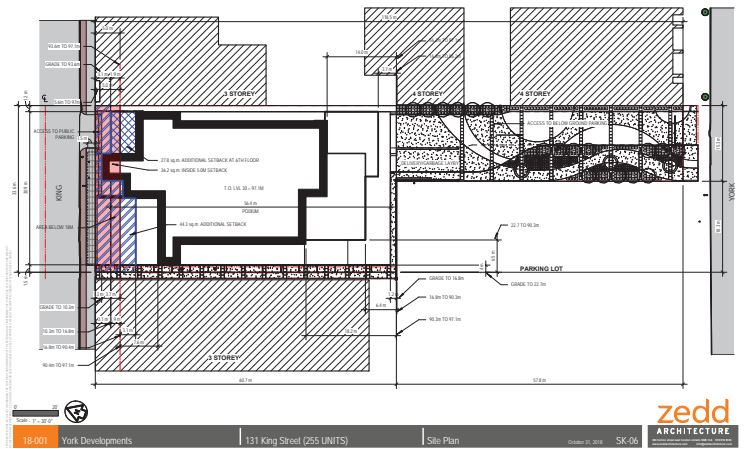

zedd ARCHITECTURE

18-001 York Developments | 131 King Street | Underground Parking Lvl 1 | October 2018 | SK-10c | zedd ARCHITECTURE

18-001 York Developments | 131 King Street | Level 23 | October 2018 | SK-16a | zedd ARCHITECTURE

18-001 York Developments | 131 King Street (255 UNITS) | Level 7-15 | October 2018 | SK-14 | zedd ARCHITECTURE

18-001 York Developments | 131 King Street (255 UNITS) | Level 16-22, 25-28 | October 2018 | SK-15 | zedd ARCHITECTURE