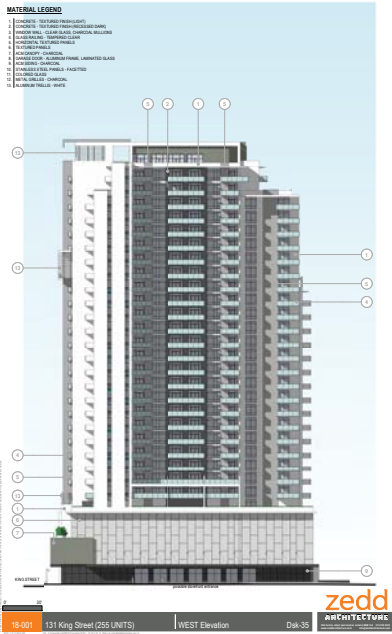

KING STREET RENDERING

zedd ARCHITECTURE

KING STREET

zedd ARCHITECTURE

zedd ARCHITECTURE

KING STREET LOOKING NORTH

zedd ARCHITECTURE

KING STREET LOOKING SOUTH

zedd ARCHITECTURE

18-001 York Developments | 131 King Street | Underground Parking Lvl 1 | October 2018 | SK-10c | zedd ARCHITECTURE

18-001 York Developments | 131 King Street | Level 23 | October 2018 | SK-16a | zedd ARCHITECTURE

18-001 York Developments | 131 King Street (255 UNITS) | Level 7-15 | October 2018 | SK-14 | zedd ARCHITECTURE

18-001 York Developments | 131 King Street (255 UNITS) | Level 16-22, 25-28 | October 2018 | SK-15 | zedd ARCHITECTURE

18-001 York Developments | 131 King Street | Level 29 | October 2018 | SK-17 | zedd ARCHITECTURE

18-001 York Developments | 131 King Street (255 UNITS) | Roof Terrace | October 2018 | SK-19 | zedd ARCHITECTURE