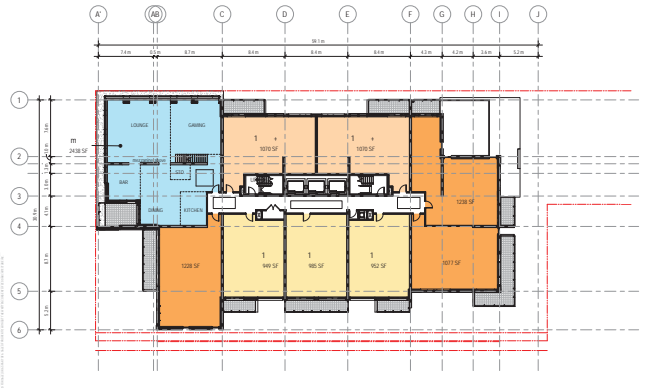

zedd ARCHITECTURE

18-001 York Developments | 131 King Street | Underground Parking Lvl 1 | October 2018 | SK-10c | zedd ARCHITECTURE

18-001 York Developments | 131 King Street | Level 23 | October 2018 | SK-16a | zedd ARCHITECTURE

18-001 York Developments | 131 King Street (255 UNITS) | Level 7-15 | October 2018 | SK-14 | zedd ARCHITECTURE

18-001 York Developments | 131 King Street (255 UNITS) | Level 16-22, 25-28 | October 2018 | SK-15 | zedd ARCHITECTURE