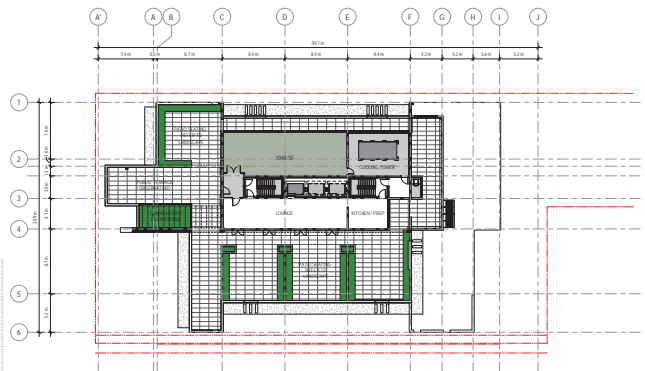

zedd ARCHITECTURE

18-001 York Developments | 131 King Street | Underground Parking Lvl 1 | October 2018 | SK-10c | zedd ARCHITECTURE

18-001 York Developments | 131 King Street | Level 23 | October 2018 | SK-16a | zedd ARCHITECTURE

18-001 York Developments | 131 King Street (255 UNITS) | Level 7-15 | October 2018 | SK-14 | zedd ARCHITECTURE

18-001 York Developments | 131 King Street (255 UNITS) | Level 16-22, 25-28 | October 2018 | SK-15 | zedd ARCHITECTURE

18-001 York Developments | 131 King Street | Level 29 | October 2018 | SK-17 | zedd ARCHITECTURE

18-001 York Developments | 131 King Street (255 UNITS) | Roof Terrace | October 2018 | SK-19 | zedd ARCHITECTURE