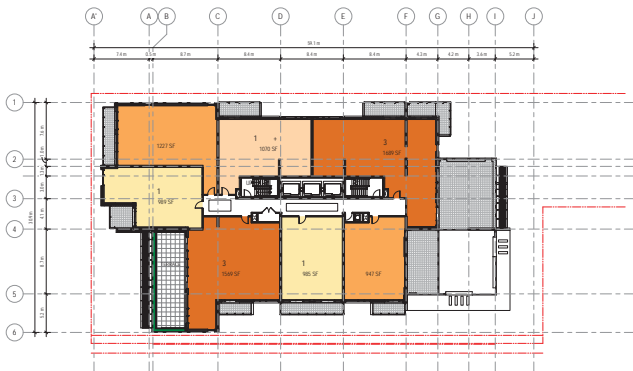

zedd ARCHITECTURE

18-001 York Developments | 131 King Street | Underground Parking Lvl 1 | October 2018 | SK-10c | zedd ARCHITECTURE

18-001 York Developments | 131 King Street | Level 23 | October 2018 | SK-16a | zedd ARCHITECTURE

18-001 York Developments | 131 King Street (255 UNITS) | Level 7-15 | October 2018 | SK-14 | zedd ARCHITECTURE

18-001 York Developments | 131 King Street (255 UNITS) | Level 16-22, 25-28 | October 2018 | SK-15 | zedd ARCHITECTURE

18-001 York Developments | 131 King Street | Level 29 | October 2018 | SK-17 | zedd ARCHITECTURE

18-001 York Developments | 131 King Street (255 UNITS) | Roof Terrace | October 2018 | SK-19 | zedd ARCHITECTURE