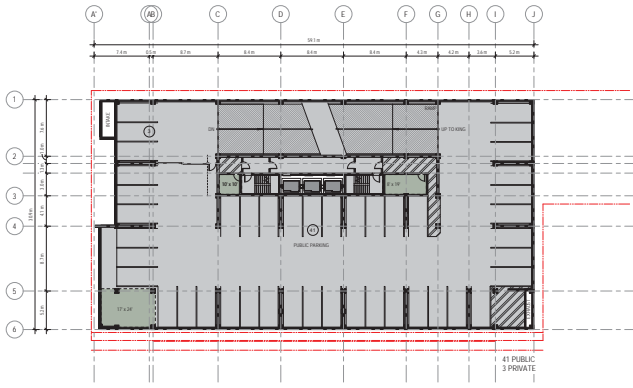

zedd ARCHITECTURE

18-001 York Developments | 131 King Street | Underground Parking Lvl 1 | October 2018 | SK-10c | zedd ARCHITECTURE

18-001 York Developments | 131 King Street | Level 23 | October 2018 | SK-16a | zedd ARCHITECTURE

18-001 York Developments | 131 King Street (255 UNITS) | Level 7-15 | October 2018 | SK-14 | zedd ARCHITECTURE

18-001 York Developments | 131 King Street (255 UNITS) | Level 16-22, 25-28 | October 2018 | SK-15 | zedd ARCHITECTURE