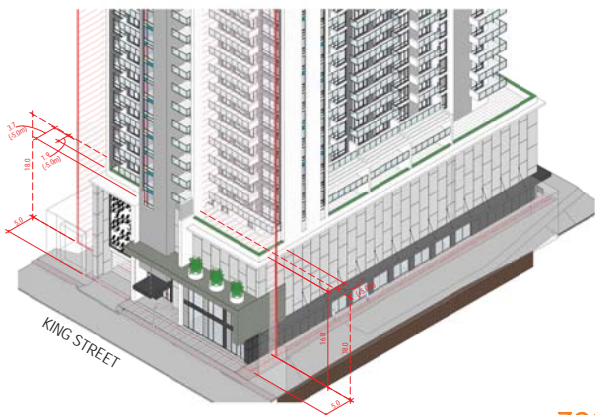

KING STREET RENDERING

zedd ARCHITECTURE

KING STREET

zedd ARCHITECTURE

zedd ARCHITECTURE

KING STREET LOOKING NORTH

zedd ARCHITECTURE

KING STREET LOOKING SOUTH

zedd ARCHITECTURE

18-001 York Developments | 131 King Street | Underground Parking Lvl 1 | October 2018 | SK-10c | zedd ARCHITECTURE

18-001 York Developments | 131 King Street | Level 23 | October 2018 | SK-16a | zedd ARCHITECTURE

18-001 York Developments | 131 King Street (255 UNITS) | Level 7-15 | October 2018 | SK-14 | zedd ARCHITECTURE

18-001 York Developments | 131 King Street (255 UNITS) | Level 16-22, 25-28 | October 2018 | SK-15 | zedd ARCHITECTURE