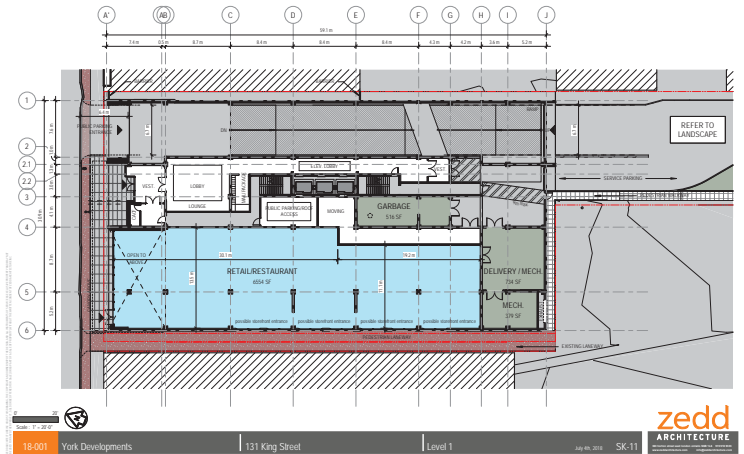

zedd ARCHITECTURE

18-001 York Developments | 131 King Street | Underground Parking Lvl 1 | October 2018 | SK-10c | zedd ARCHITECTURE

18-001 York Developments | 131 King Street | Level 23 | October 2018 | SK-16a | zedd ARCHITECTURE

18-001 York Developments | 131 King Street (255 UNITS) | Level 7-15 | October 2018 | SK-14 | zedd ARCHITECTURE

18-001 York Developments | 131 King Street (255 UNITS) | Level 16-22, 25-28 | October 2018 | SK-15 | zedd ARCHITECTURE