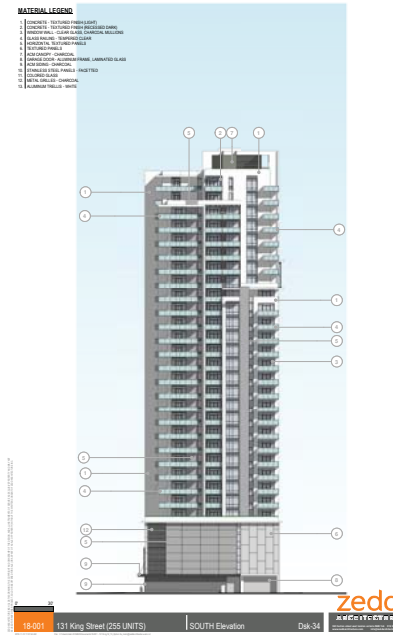

KING STREET RENDERING

zedd ARCHITECTURE

KING STREET

zedd ARCHITECTURE

zedd ARCHITECTURE

KING STREET LOOKING NORTH

zedd ARCHITECTURE

KING STREET LOOKING SOUTH

zedd ARCHITECTURE

18-001 York Developments | 131 King Street | Underground Parking Lvl 1 | October 2018 | SK-10c | zedd ARCHITECTURE

18-001 York Developments | 131 King Street | Level 23 | October 2018 | SK-16a | zedd ARCHITECTURE

18-001 York Developments | 131 King Street (255 UNITS) | Level 7-15 | October 2018 | SK-14 | zedd ARCHITECTURE

18-001 York Developments | 131 King Street (255 UNITS) | Level 16-22, 25-28 | October 2018 | SK-15 | zedd ARCHITECTURE

18-001 York Developments | 131 King Street | Level 29 | October 2018 | SK-17 | zedd ARCHITECTURE

18-001 York Developments | 131 King Street (255 UNITS) | Roof Terrace | October 2018 | SK-19 | zedd ARCHITECTURE