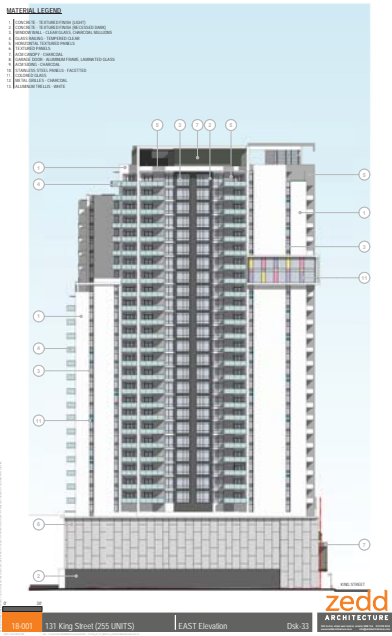

KING STREET RENDERING

zedd ARCHITECTURE

KING STREET

zedd ARCHITECTURE

zedd ARCHITECTURE

KING STREET LOOKING NORTH

zedd ARCHITECTURE

KING STREET LOOKING SOUTH

zedd ARCHITECTURE

18-001 York Developments | 131 King Street | Underground Parking Lvl 1 | October 2018 | SK-10c | zedd ARCHITECTURE

18-001 York Developments | 131 King Street | Level 23 | October 2018 | SK-16a | zedd ARCHITECTURE

18-001 York Developments | 131 King Street (255 UNITS) | Level 7-15 | October 2018 | SK-14 | zedd ARCHITECTURE

18-001 York Developments | 131 King Street (255 UNITS) | Level 16-22, 25-28 | October 2018 | SK-15 | zedd ARCHITECTURE

18-001 York Developments | 131 King Street | Level 29 | October 2018 | SK-17 | zedd ARCHITECTURE

18-001 York Developments | 131 King Street (255 UNITS) | Roof Terrace | October 2018 | SK-19 | zedd ARCHITECTURE