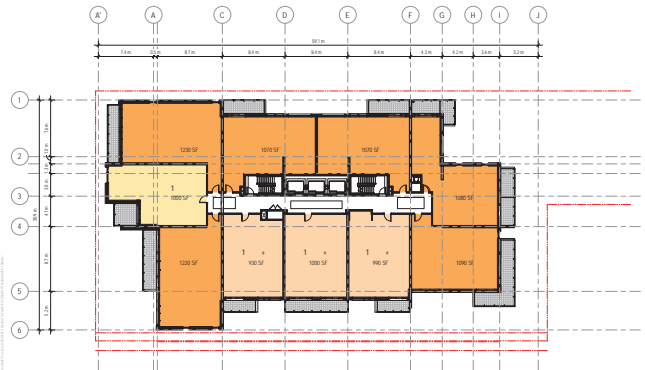

zedd ARCHITECTURE

18-001 York Developments | 131 King Street | Underground Parking Lvl 1 | October 2018 | SK-10c | zedd ARCHITECTURE

18-001 York Developments | 131 King Street | Level 23 | October 2018 | SK-16a | zedd ARCHITECTURE

18-001 York Developments | 131 King Street (255 UNITS) | Level 7-15 | October 2018 | SK-14 | zedd ARCHITECTURE

18-001 York Developments | 131 King Street (255 UNITS) | Level 16-22, 25-28 | October 2018 | SK-15 | zedd ARCHITECTURE

18-001 York Developments | 131 King Street | Level 29 | October 2018 | SK-17 | zedd ARCHITECTURE

18-001 York Developments | 131 King Street (255 UNITS) | Roof Terrace | October 2018 | SK-19 | zedd ARCHITECTURE