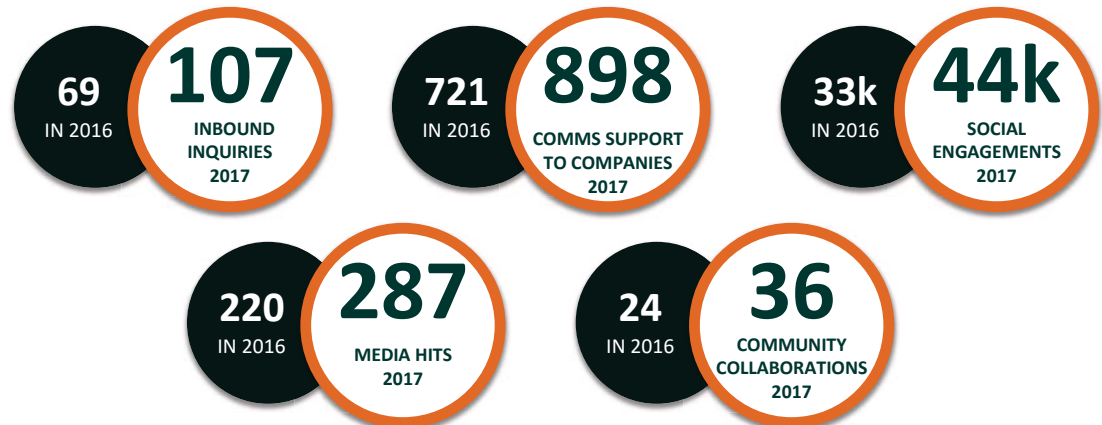

EVENTS 2017

620

COMPANIES WORKED WITH 2017

1750

REFERRALS MADE 2017

COMPANY HIGHLIGHTS

Trudell Medical Limited

SMALL BUSINESS CENTRE
Recipe to Reality

LONDON WORKS & AREA

Strategic Business Negotiations

Leadership Development

Performance Management

Full-Cycle Recruitment

H.R best practices for SME's

Deloitte.

TECH SPOUSE