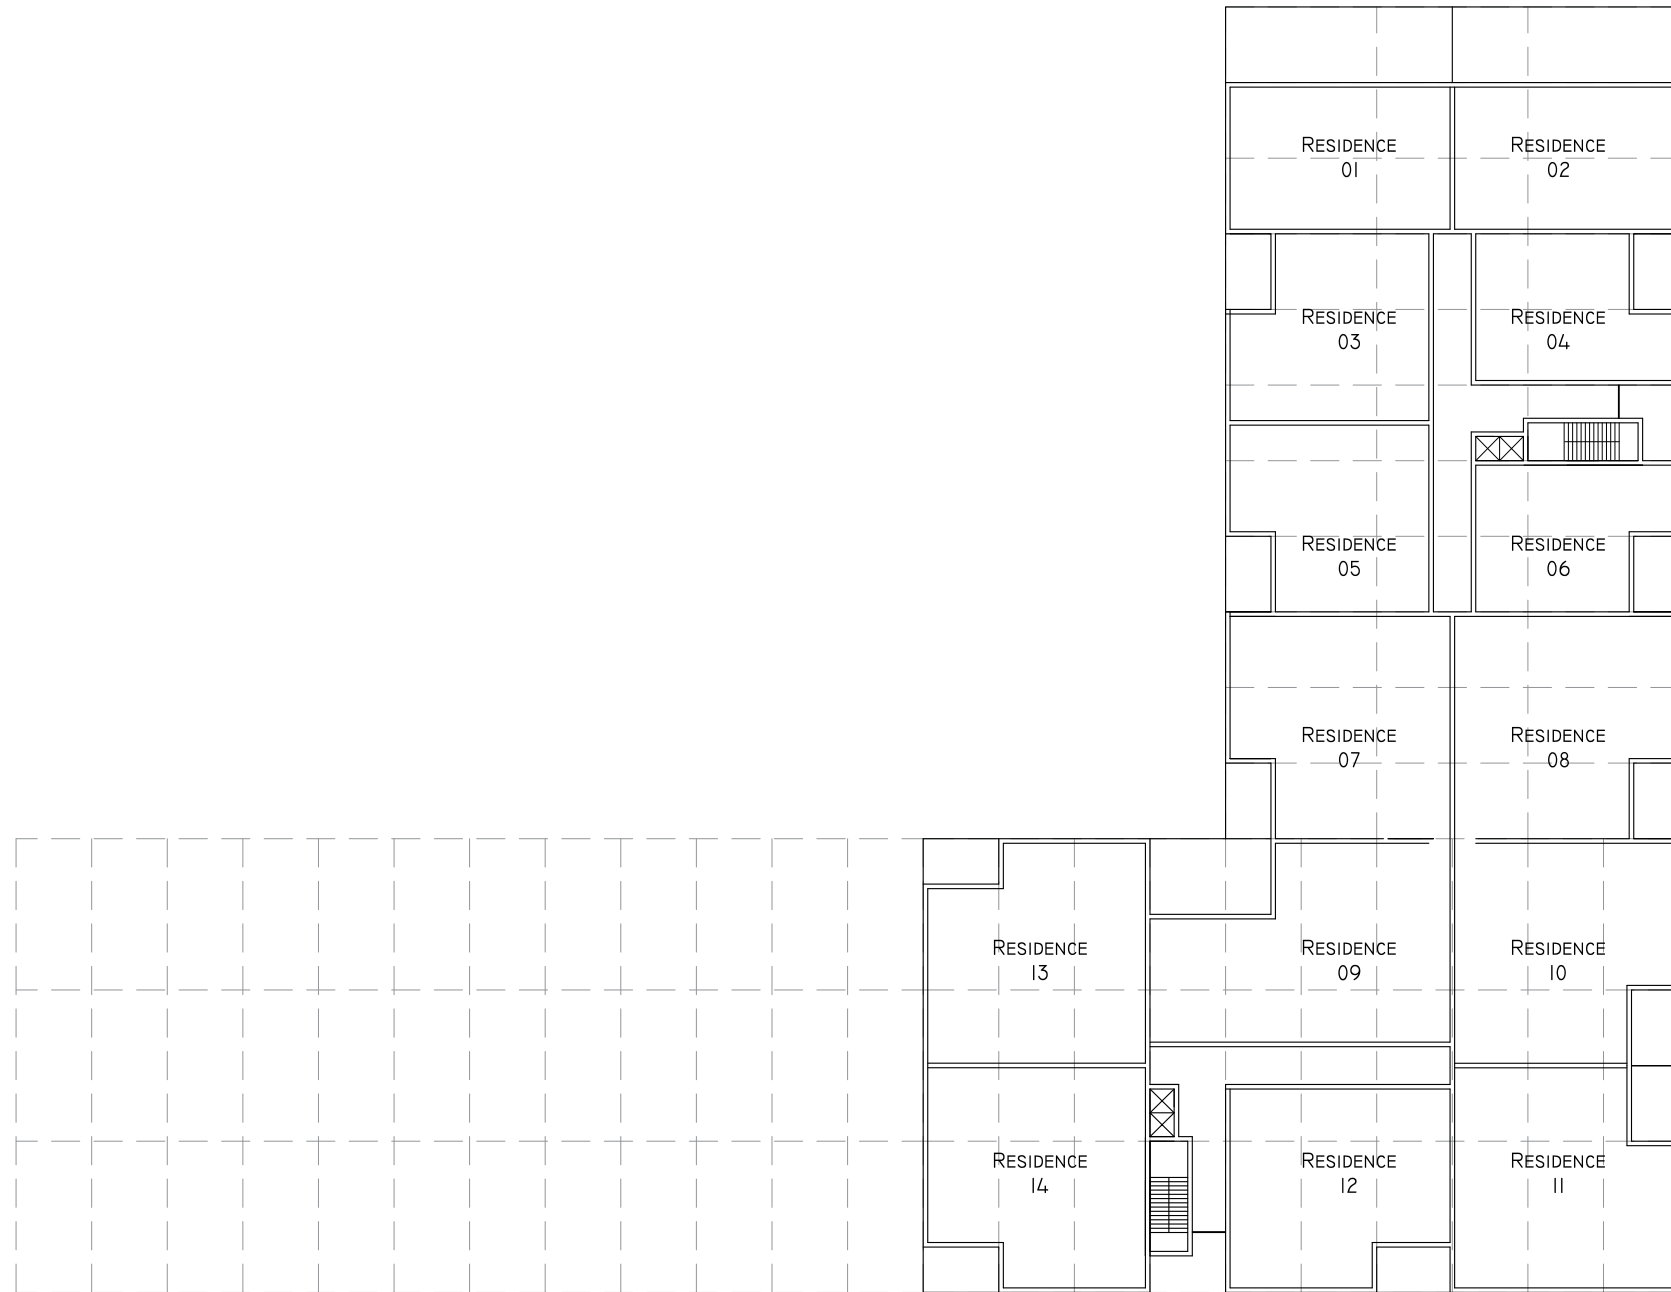

KLEINBURG DRIVE

BLOCK 46

SITE PLAN

BLACKWATER ROAD

DATE: 17TH JANUARY 2018

CAR PARK
ENTRANCE

BLOCK 46

BLACKWATER ROAD