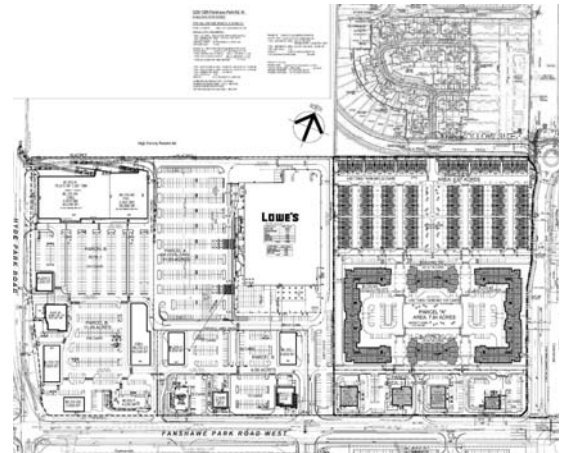

APPLICATION: SmartREIT

1235 – 1295 Fanshawe Park Road West
 Public Participation Meeting
 December 4, 2017

Site Location

SmartREIT
 December 4, 2017

Regional Spatial Analysis Plan

SmartREIT
 December 4, 2017

Site Plan

SmartREIT
 December 4, 2017

Landscape Plan Concept

SmartREIT
 December 4, 2017