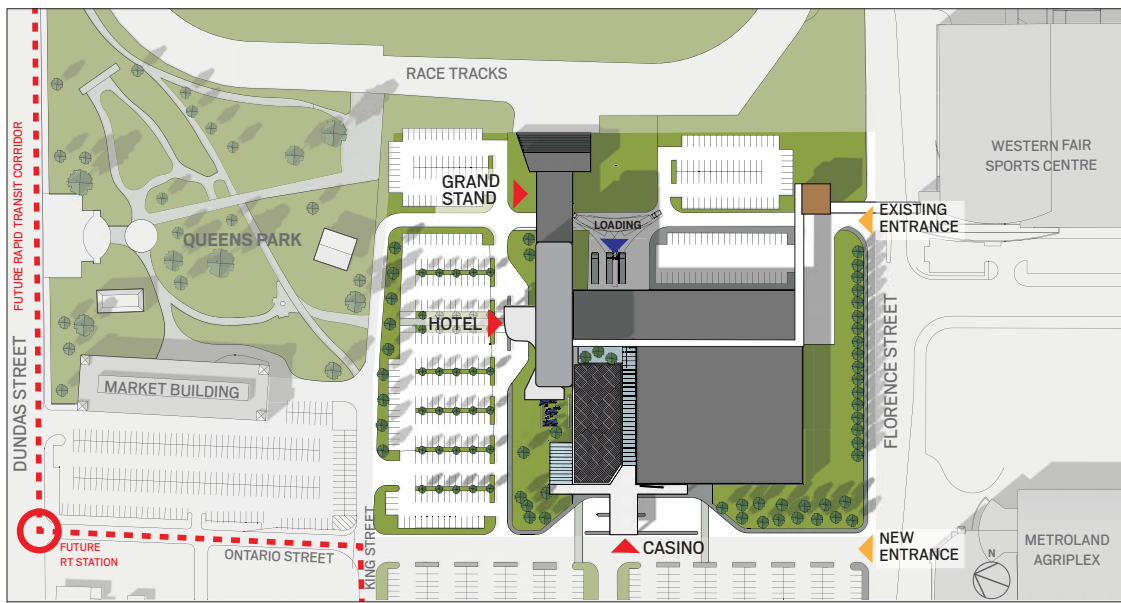

**GATEWAY CASINO WESTERN FAIR OPTION**

London Council Meeting  
December 11th, 2017

PHASE 1 PROGRAM

**GATEWAY CASINO WESTERN FAIR OPTION**

London Council Meeting  
December 11th, 2017

PHASE 2 PROGRAM

**GATEWAY CASINO WESTERN FAIR OPTION**

London Council Meeting  
December 11th, 2017

**GATEWAY CASINO WESTERN FAIR OPTION**

London Council Meeting  
December 11th, 2017

**GATEWAY CASINO WESTERN FAIR OPTION**

London Council Meeting  
December 11th, 2017

**GATEWAY CASINO WESTERN FAIR OPTION**

London Council Meeting  
December 11th, 2017

**GATEWAY CASINO WESTERN FAIR OPTION**

London Council Meeting  
December 11th, 2017