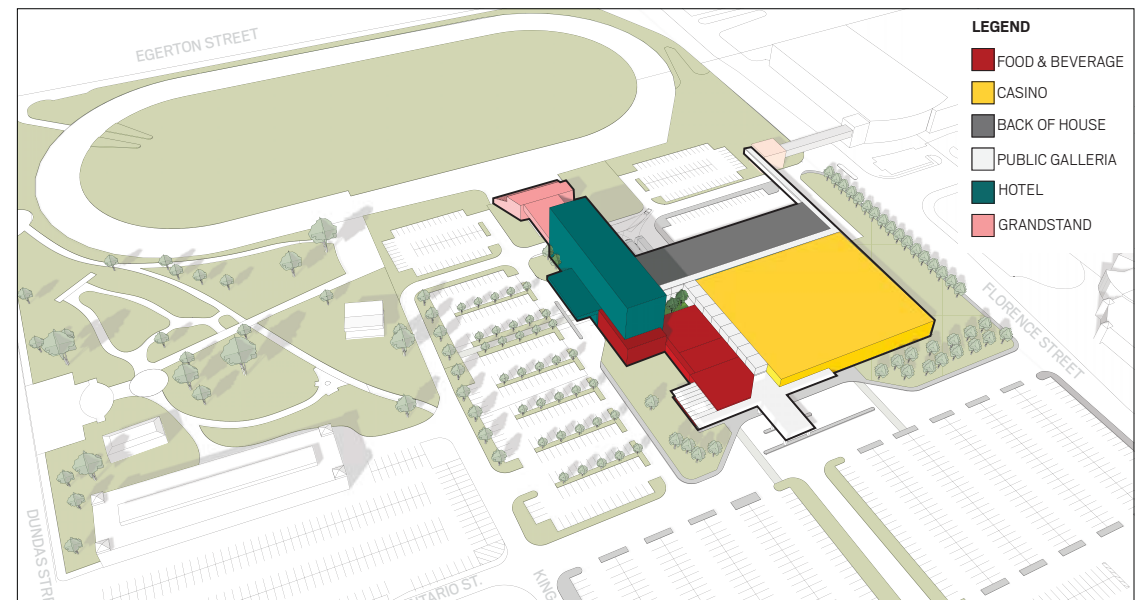

Suite 303, 256 Pall Mall Street  
London, ON, N6A 5P5  
w. gatewaycasinos.com

EXISTING WESTERN FAIR CONDITION

**GATEWAY CASINO WESTERN FAIR OPTION**

London Council Meeting  
December 11th, 2017

EXISTING WESTERN FAIR CONDITION

**GATEWAY CASINO WESTERN FAIR OPTION**

London Council Meeting  
December 11th, 2017

PHASE 1 PROGRAM

**GATEWAY CASINO WESTERN FAIR OPTION**

London Council Meeting  
December 11th, 2017

PHASE 2 PROGRAM

**GATEWAY CASINO WESTERN FAIR OPTION**