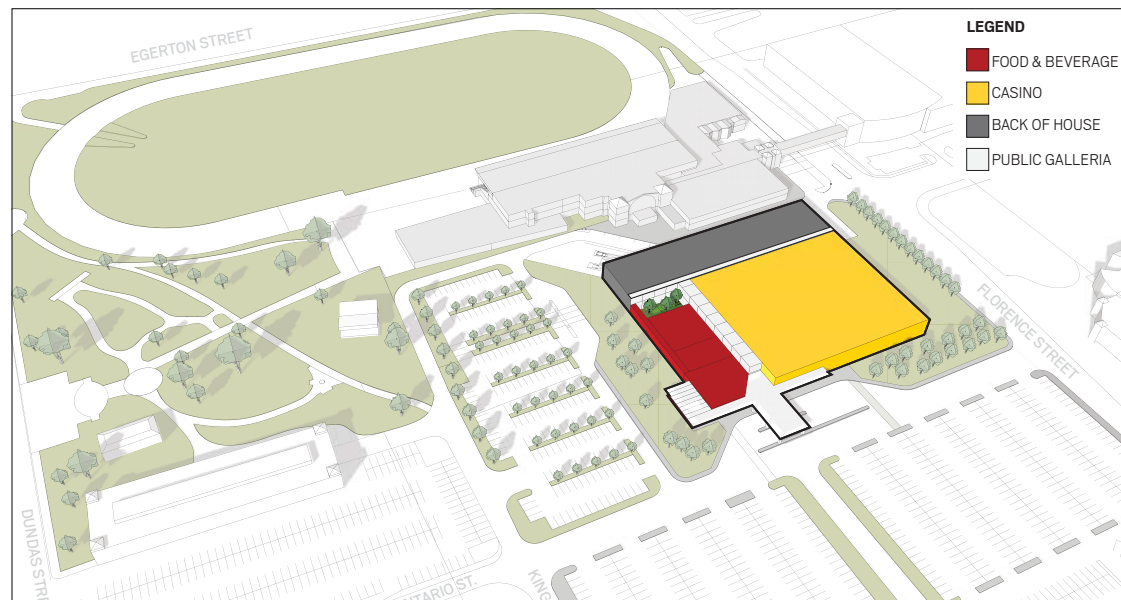

Suite 303, 256 Pall Mall Street  
London, ON, N6A 5P5  
w. gatewaycasinos.com

EXISTING WESTERN FAIR CONDITION

**GATEWAY CASINO WESTERN FAIR OPTION**

London Council Meeting  
December 11th, 2017

EXISTING WESTERN FAIR CONDITION

**GATEWAY CASINO WESTERN FAIR OPTION**

London Council Meeting  
December 11th, 2017

PHASE 1 PROGRAM

**GATEWAY CASINO WESTERN FAIR OPTION**

London Council Meeting  
December 11th, 2017

PHASE 2 PROGRAM

**GATEWAY CASINO WESTERN FAIR OPTION**