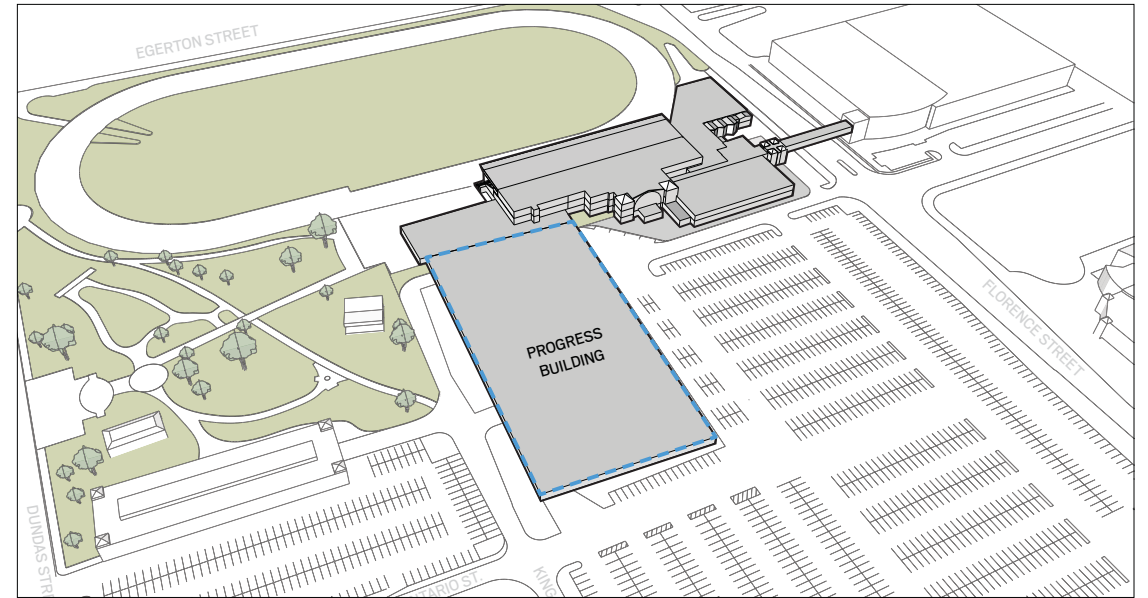

EXISTING WESTERN FAIR CONDITION

GATEWAY CASINO WESTERN FAIR OPTION

London Council Meeting
December 11th, 2017