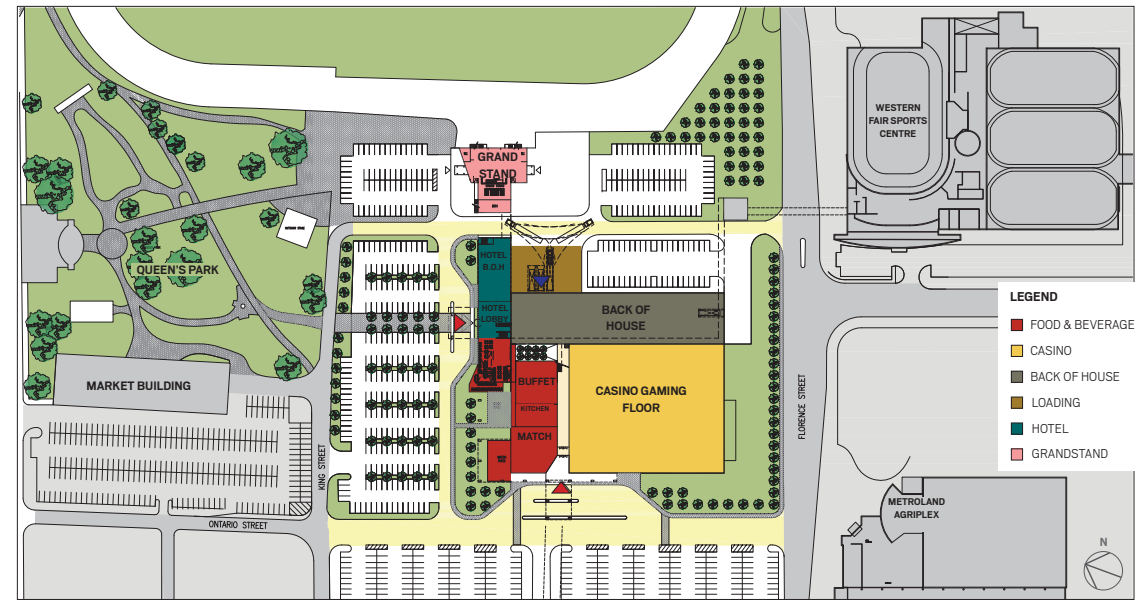

GATEWAY CASINO WESTERN FAIR OPTION

London Council Meeting
December 11th, 2017