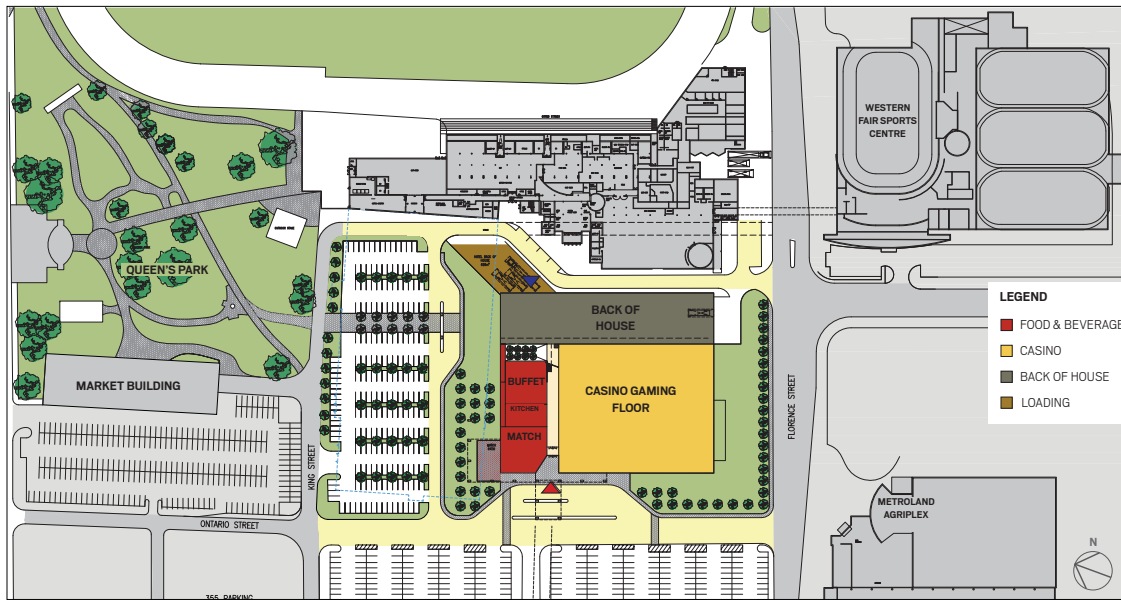

GATEWAY CASINO WESTERN FAIR OPTION

London Council Meeting
December 11th, 2017