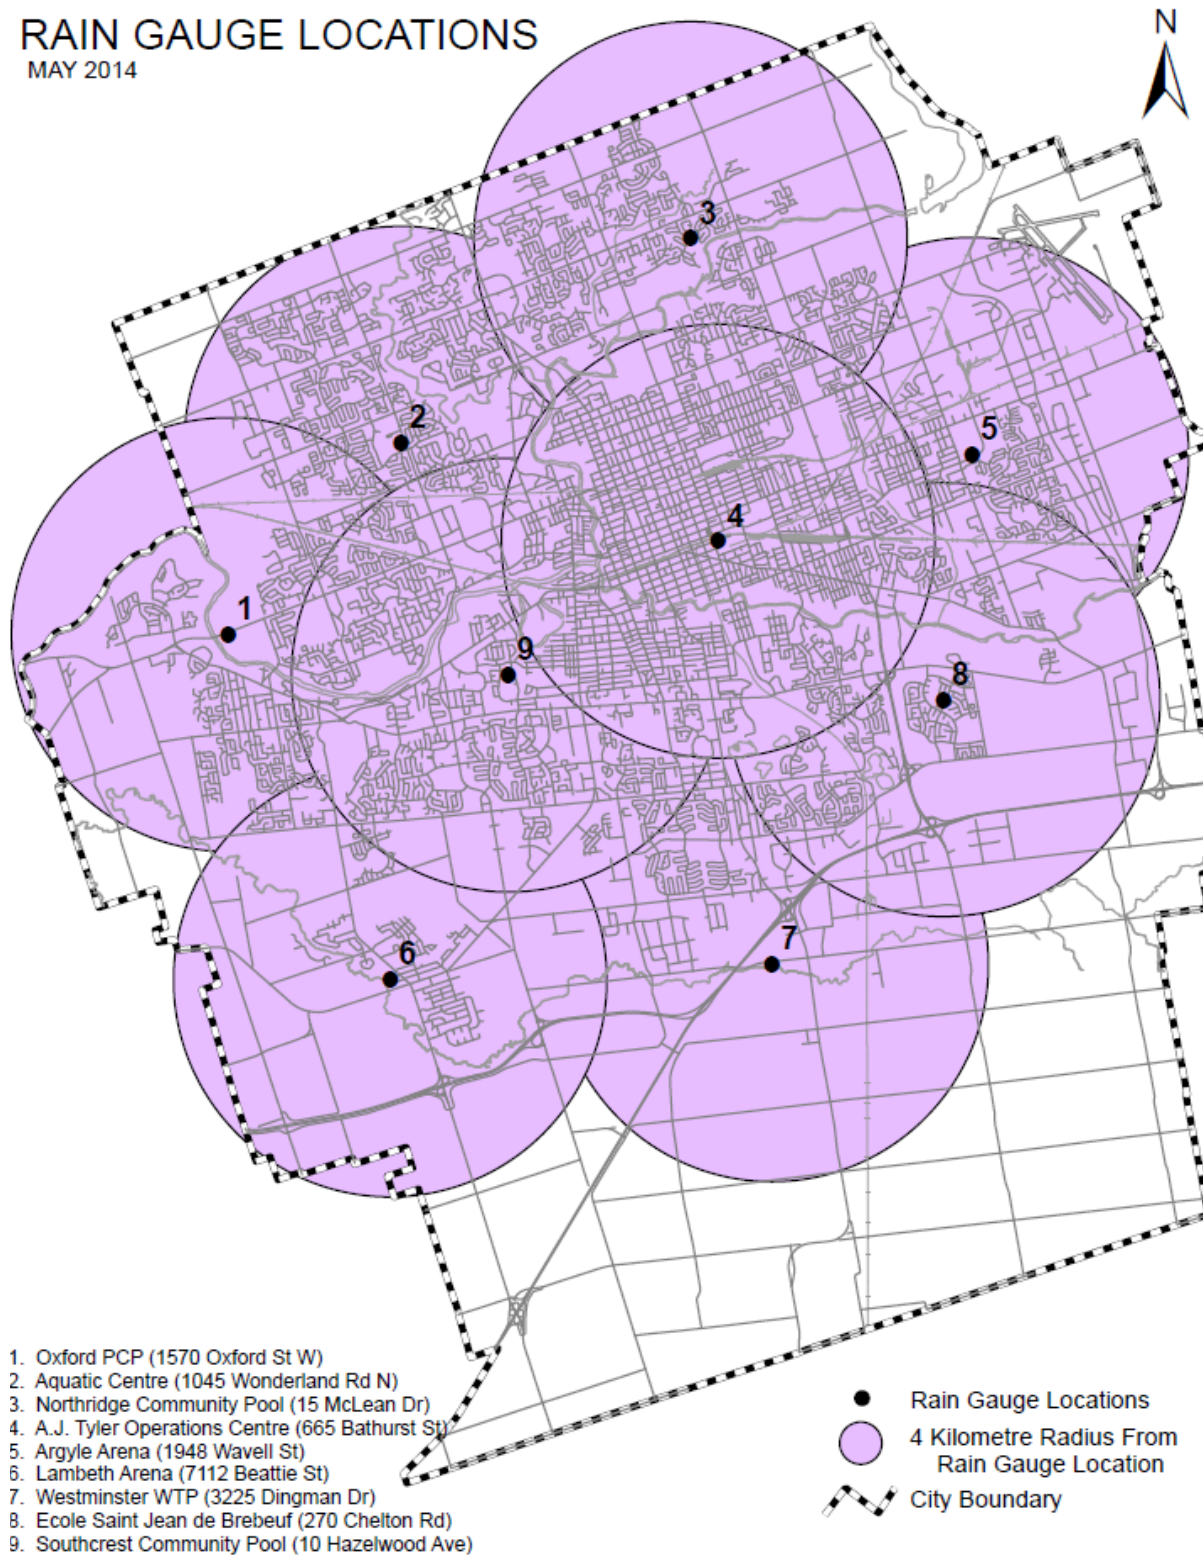

Appendix 'C'

Rain Gauge and Flow Monitor Locations

RAIN GAUGE LOCATIONS MAY 2014

Figure C1: Location map of rain gauges around the City of London

Figure C2: Active flow monitors around the City of London