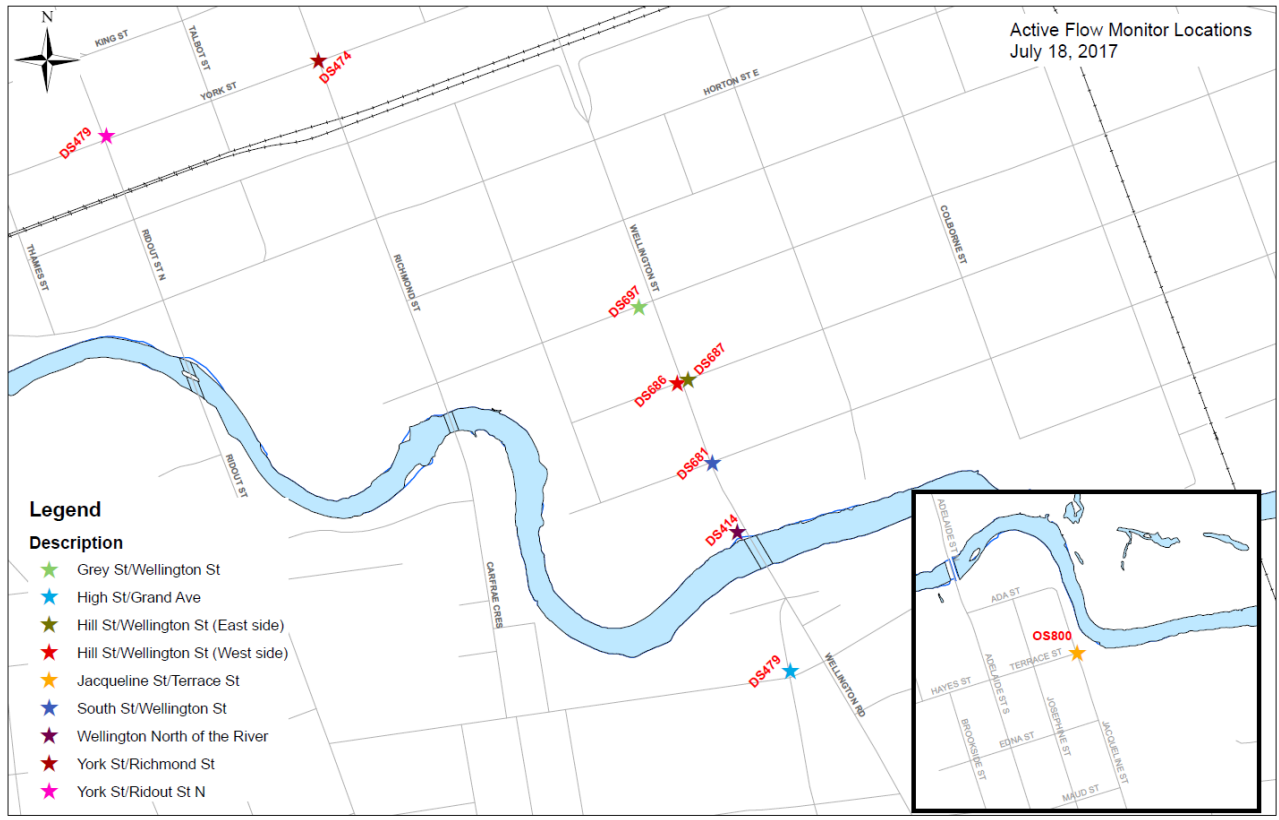

Appendix 'C'

Rain Gauge and Flow Monitor Locations

RAIN GAUGE LOCATIONS MAY 2014

Figure C1: Location map of rain gauges around the City of London

Figure C2: Active flow monitors around the City of London