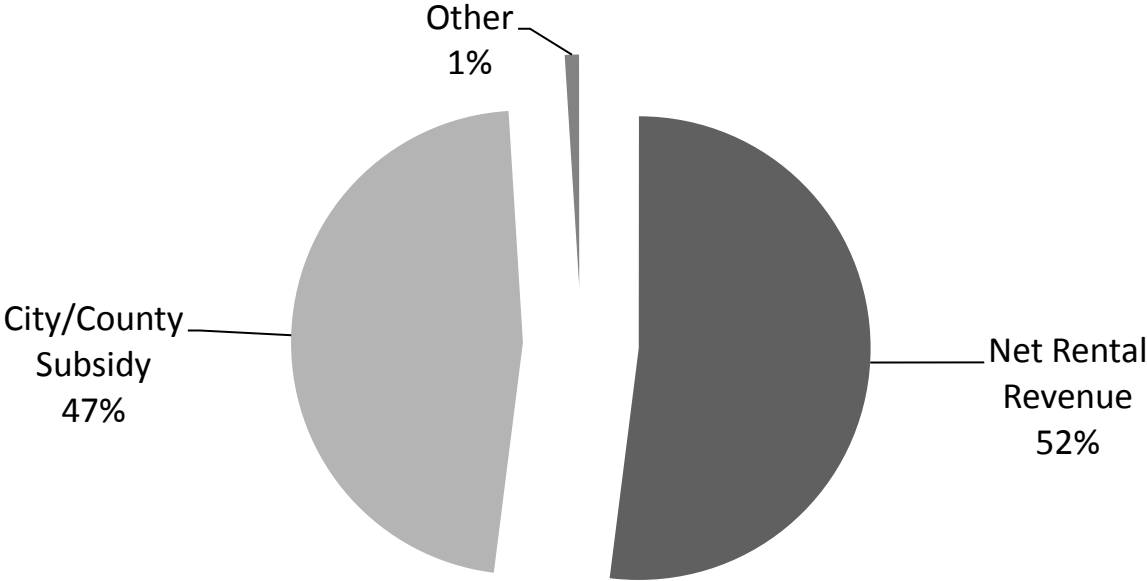

Last year you helped house:

- 5107 total tenants
- 663 move-ins
- Adults
- Seniors
- Children
- People with physical and mental disabilities
- Women fleeing abuse
- New Canadians
- The working poor
- Formerly homeless individuals
- People challenged by addictions

Tenant Ages – All Sites

Did you know?

61% of the population at **LMHC family sites** is children under the age of 16.

2012 Revenue Sources

What We Do

- Help the City of London achieve its key results of:
 - A Caring City
 - A Vibrant and Diverse Community
 - A Sustainable Infrastructure
 - A Green and Growing City
 - A Strong Economy