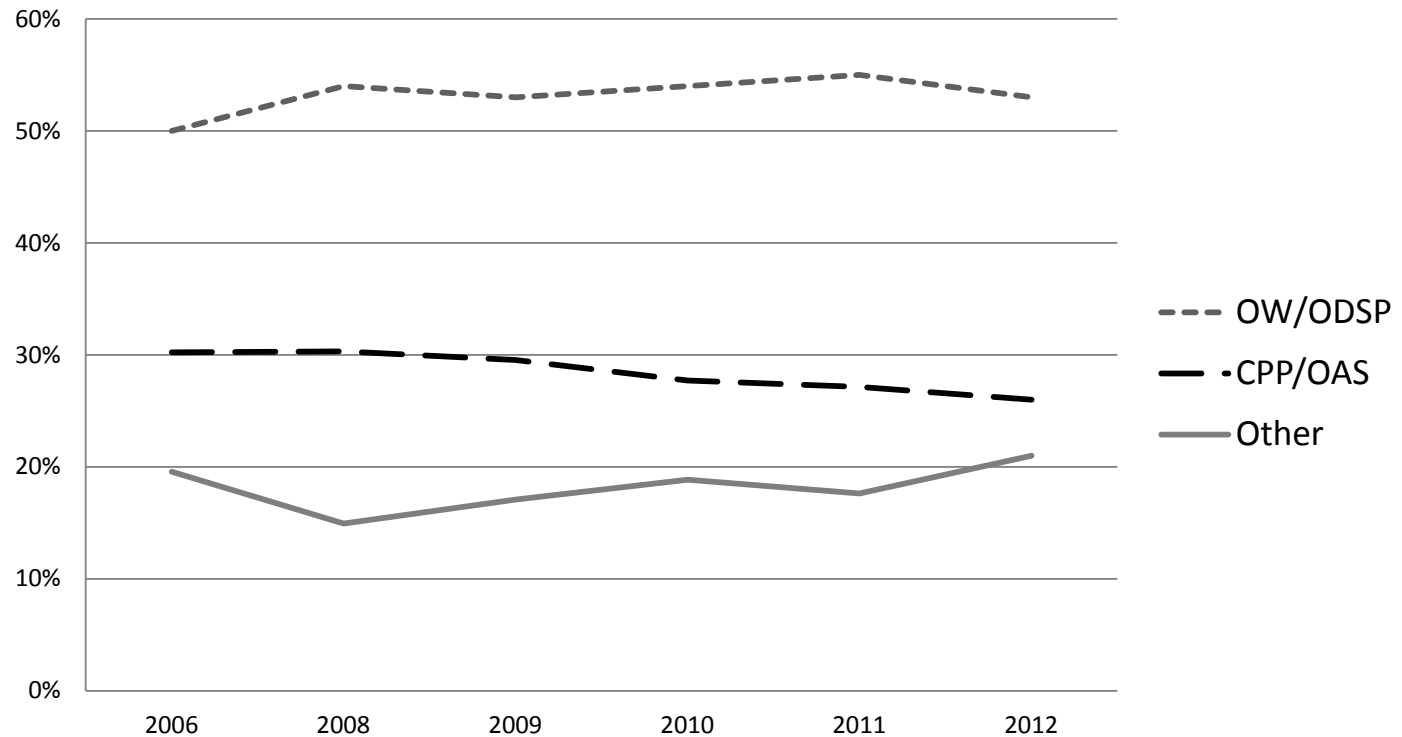

Tenant Income Source

Tenant Income Source