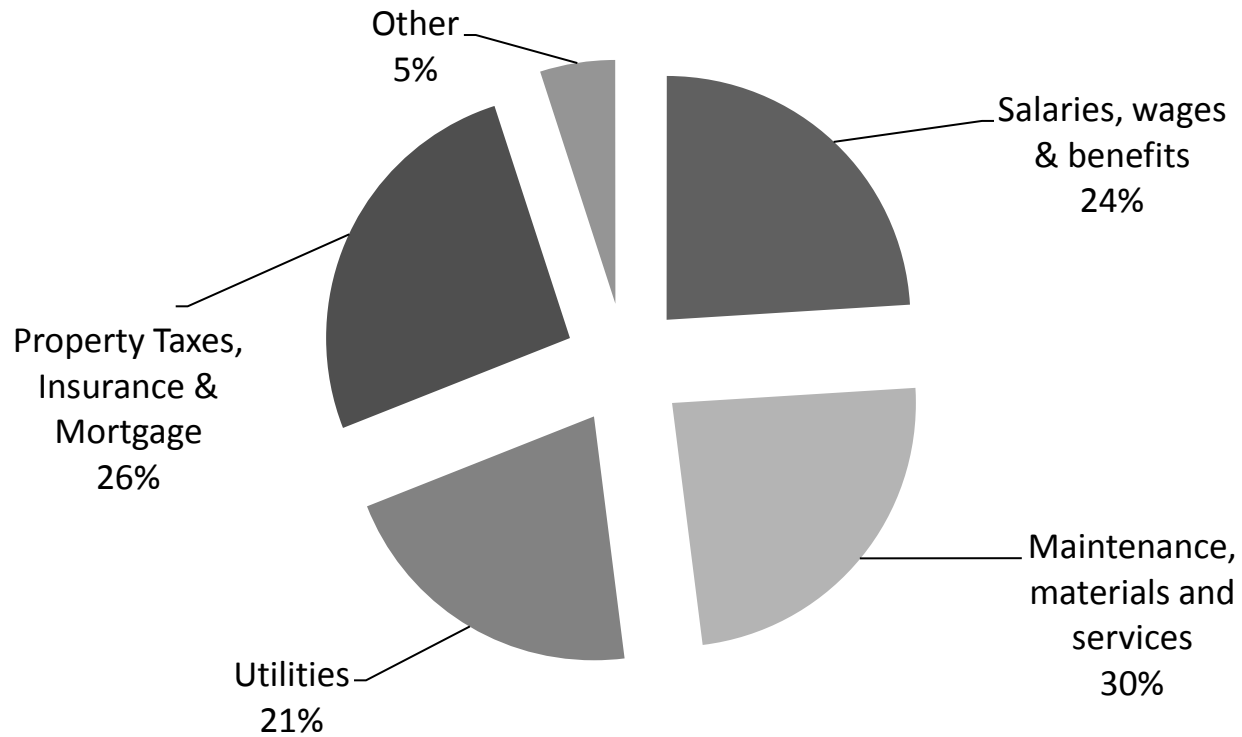

Tenant Income Source

Tenant Income Source

Revenues vs. Expenses

2001-2012 Operating Results

\$ thousands

Flat rent revenues since 2001

2012 Operating Expenses

Summer Recreation Program

London & Middlesex Housing Corporation
Société de Logement London & Middlesex

Summer Recreation Program

London & Middlesex Housing Corporation
Société de Logement London & Middlesex