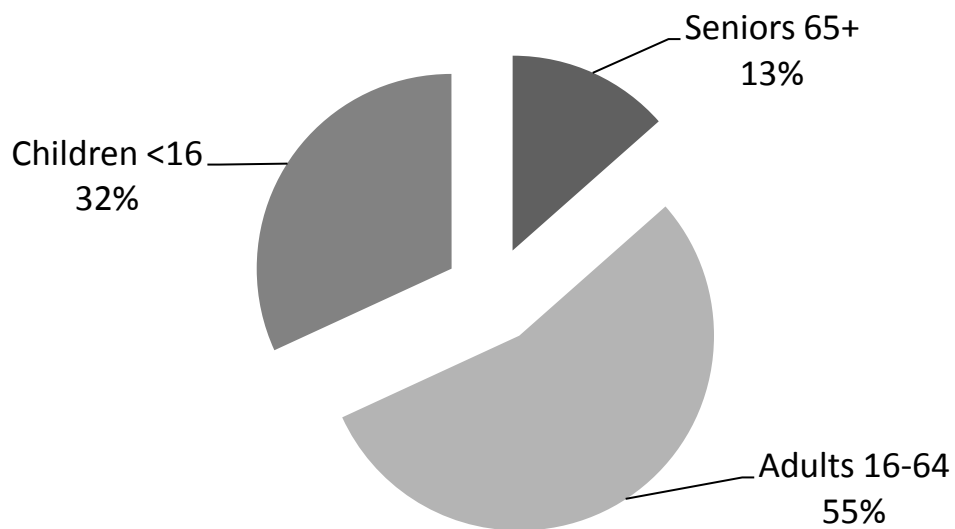

Last year you helped house:

- 5107 total tenants
- 663 move-ins
- Adults
- Seniors
- Children
- People with physical and mental disabilities
- Women fleeing abuse
- New Canadians
- The working poor
- Formerly homeless individuals
- People challenged by addictions

Tenant Ages – All Sites

Did you know?

61% of the population at **LMHC family sites** is children under the age of 16.

2012 Revenue Sources

What We Do

- Help the City of London achieve its key results of:
 - A Caring City
 - A Vibrant and Diverse Community
 - A Sustainable Infrastructure
 - A Green and Growing City
 - A Strong Economy