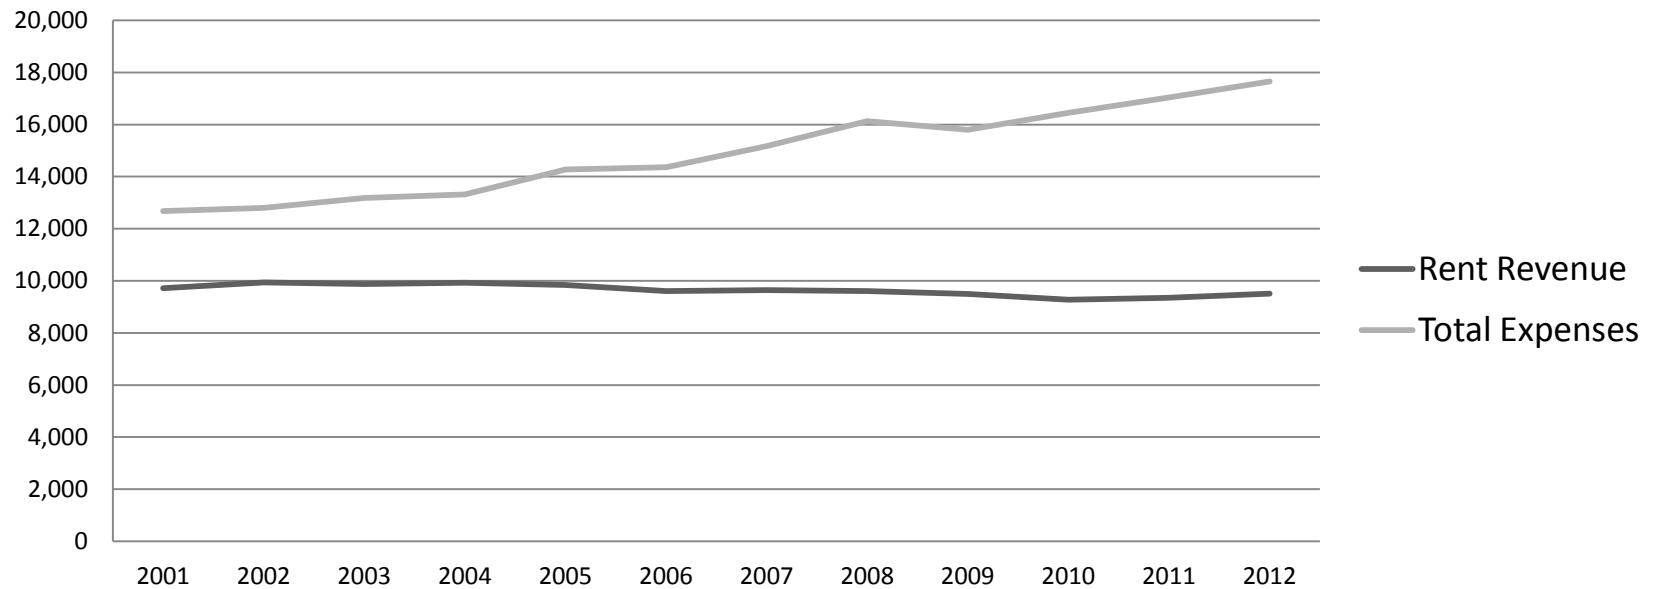

Tenant Income Source

Tenant Income Source

Revenues vs. Expenses

2001-2012 Operating Results

\$ thousands

Flat rent revenues since 2001

2012 Operating Expenses

Summer Recreation Program