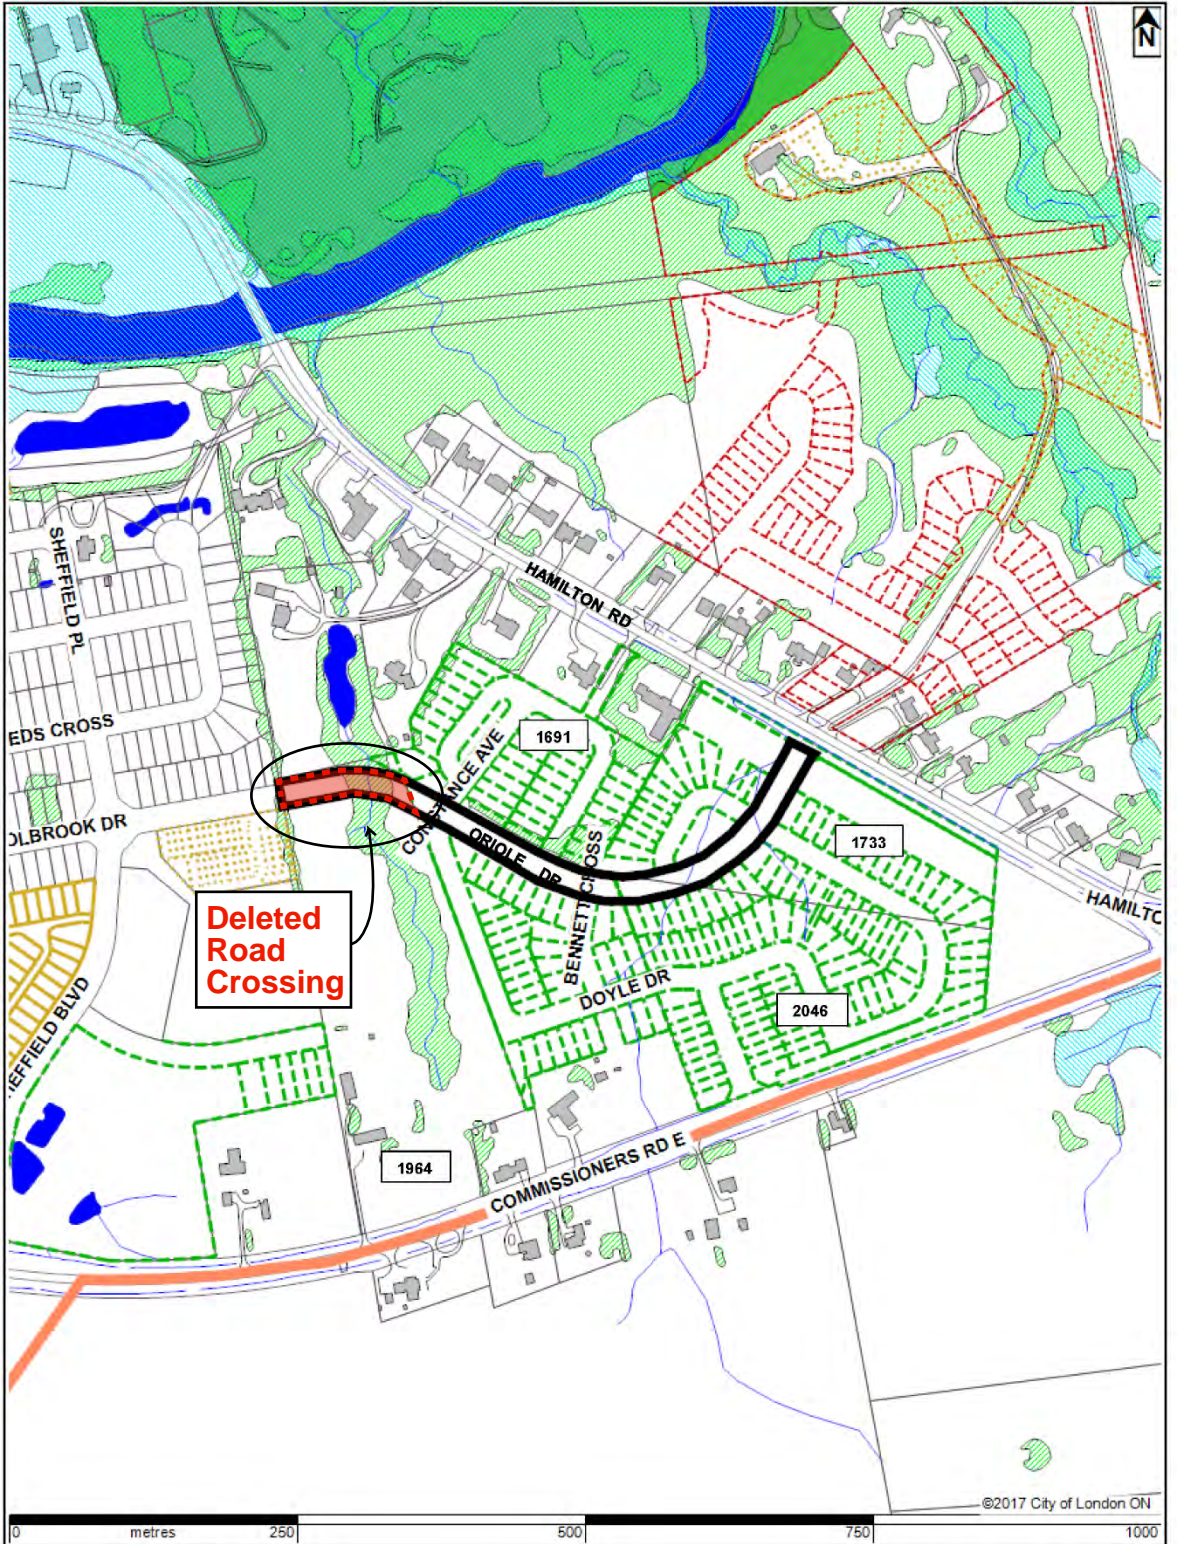

Location Map

**Deleted
Road
Crossing**

©2017 City of London ON

LOCATION MAP

Subject Site: 1964 Commissioners Road East, 1691 Hamilton Road, 1733 Hamilton Road and 2046 Commissioners Road East
 File Number: OZ-8796
 Created By: LM
 Date: 2017-07-13
 Scale: 1:5000

LEGEND

-  Subject Site
-  Parks
-  Assessment Parcels
-  Buildings
-  Address Numbers