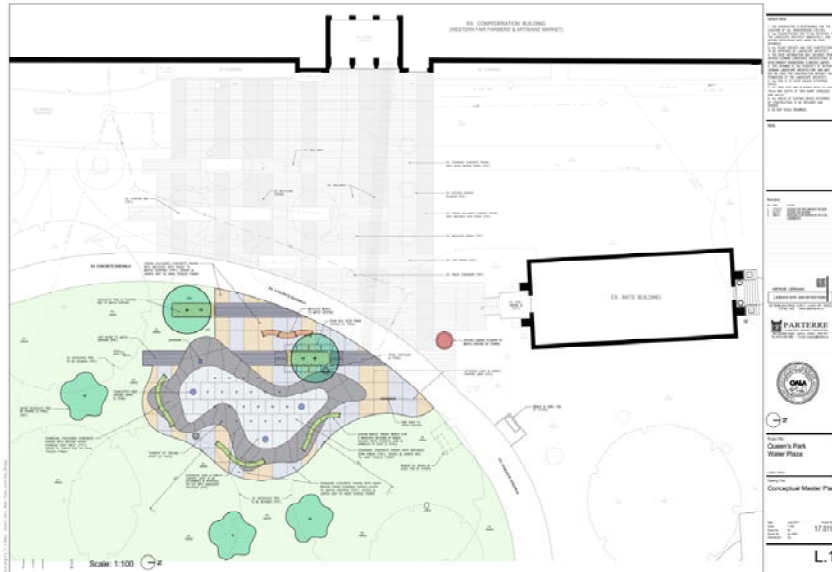

# Queen's Park Proposed Outdoor Play Space (Spray Pad)

Presentation to the Accessibility Advisory Committee  
August 24, 2017 – Julie Michaud, Environmental and Parks Planning

[london.ca](http://london.ca)

## Queen's Park – Context

[london.ca](http://london.ca)

# Proposed Spray Pad – Concept Plan

London.ca