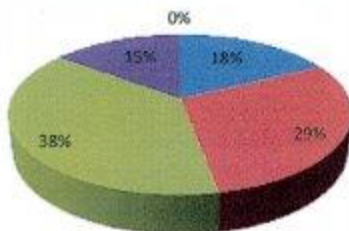

Detections by Day

Date	Activity
1-Jun-17	Detection
2-Jun-17	No Observations
3-Jun-17	Detection
4-Jun-17	No Observations
5-Jun-17	Detection
6-Jun-17	Detection
7-Jun-17	Detection
8-Jun-17	Detection
9-Jun-17	Detection
10-Jun-17	No Observations
11-Jun-17	No Observations
12-Jun-17	Detection
13-Jun-17	Detection
14-Jun-17	Detection
15-Jun-17	Detection
16-Jun-17	Detection
17-Jun-17	No Observations
18-Jun-17	No Observations
19-Jun-17	Detection
20-Jun-17	No Observations
21-Jun-17	Detection
22-Jun-17	Detection
23-Jun-17	Detection
24-Jun-17	No Observations
25-Jun-17	No Observations
26-Jun-17	Detection
27-Jun-17	Detection
28-Jun-17	Detection
29-Jun-17	Detection
30-Jun-17	Detection

Quick Stats

Total Days with Observations:	21
Total Days with Detections:	21
% of Observation Days with Detections:	100%
Total Observations:	38
Total Observations with Detections:	34
% of Visits with Detections:	89%
Laneway Detections:	14
Laneway Maximum:	4
Dingman Detections:	9
Dingman Maximum:	3
Westminster Detections:	7
Westminster Maximum:	3
Other Detections:	22
Other Maximum:	4

Detection Levels:	Max per Obs
Level 1	6
Level 2	10
Level 3	13
Level 4	5
Level 5	0

Max per Observation

■ Level 1 ■ Level 2 ■ Level 3 ■ Level 4 ■ Level 5