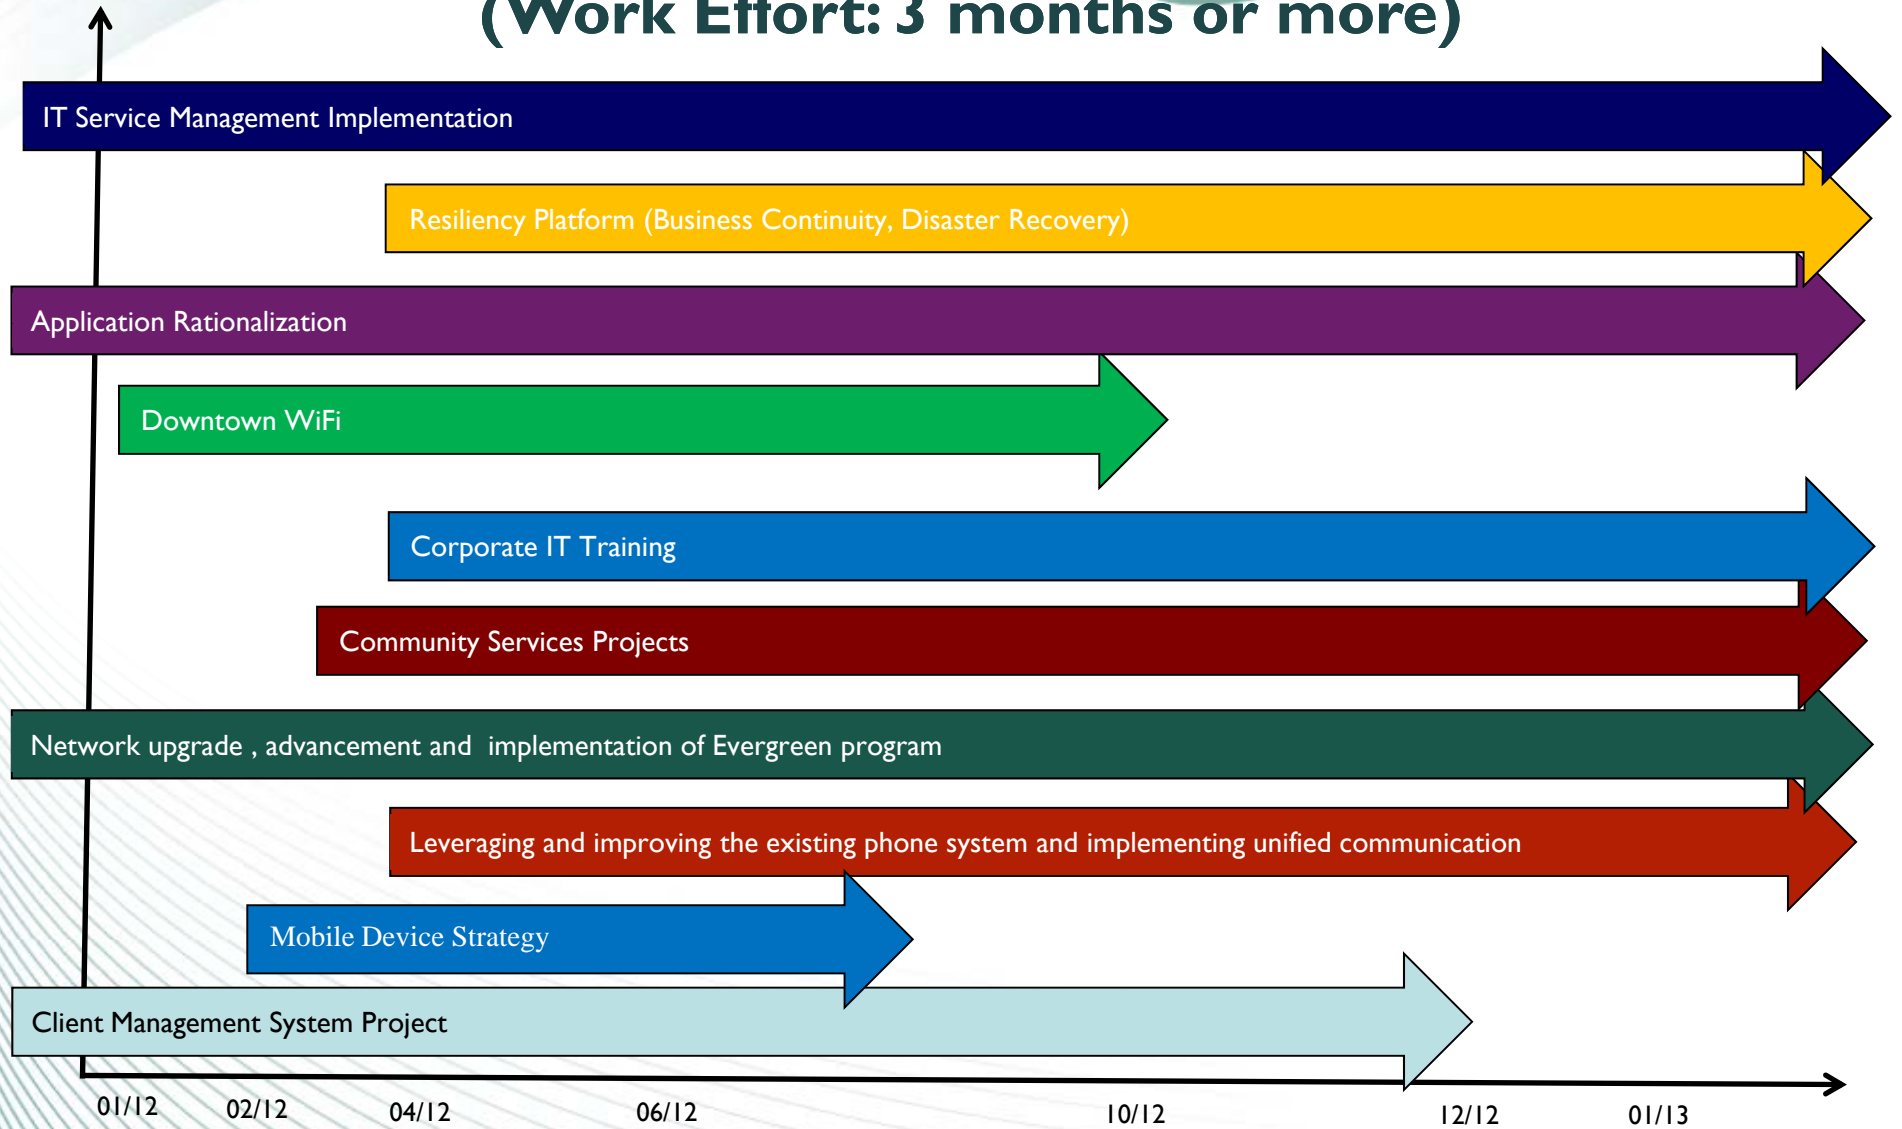

Major Projects and Tentative Timelines

Project Delivery-Deming Cycle

There are many major projects already underway. Many coming down the pipe.

Major Projects 2012

(Work Effort: 3 months or more)

Major Projects 2012

(Work Effort: 3 months or more)

Major Projects 2012

(Work Effort: 3 months or more)

Major Projects 2012

(Work Effort: 3 months or more)