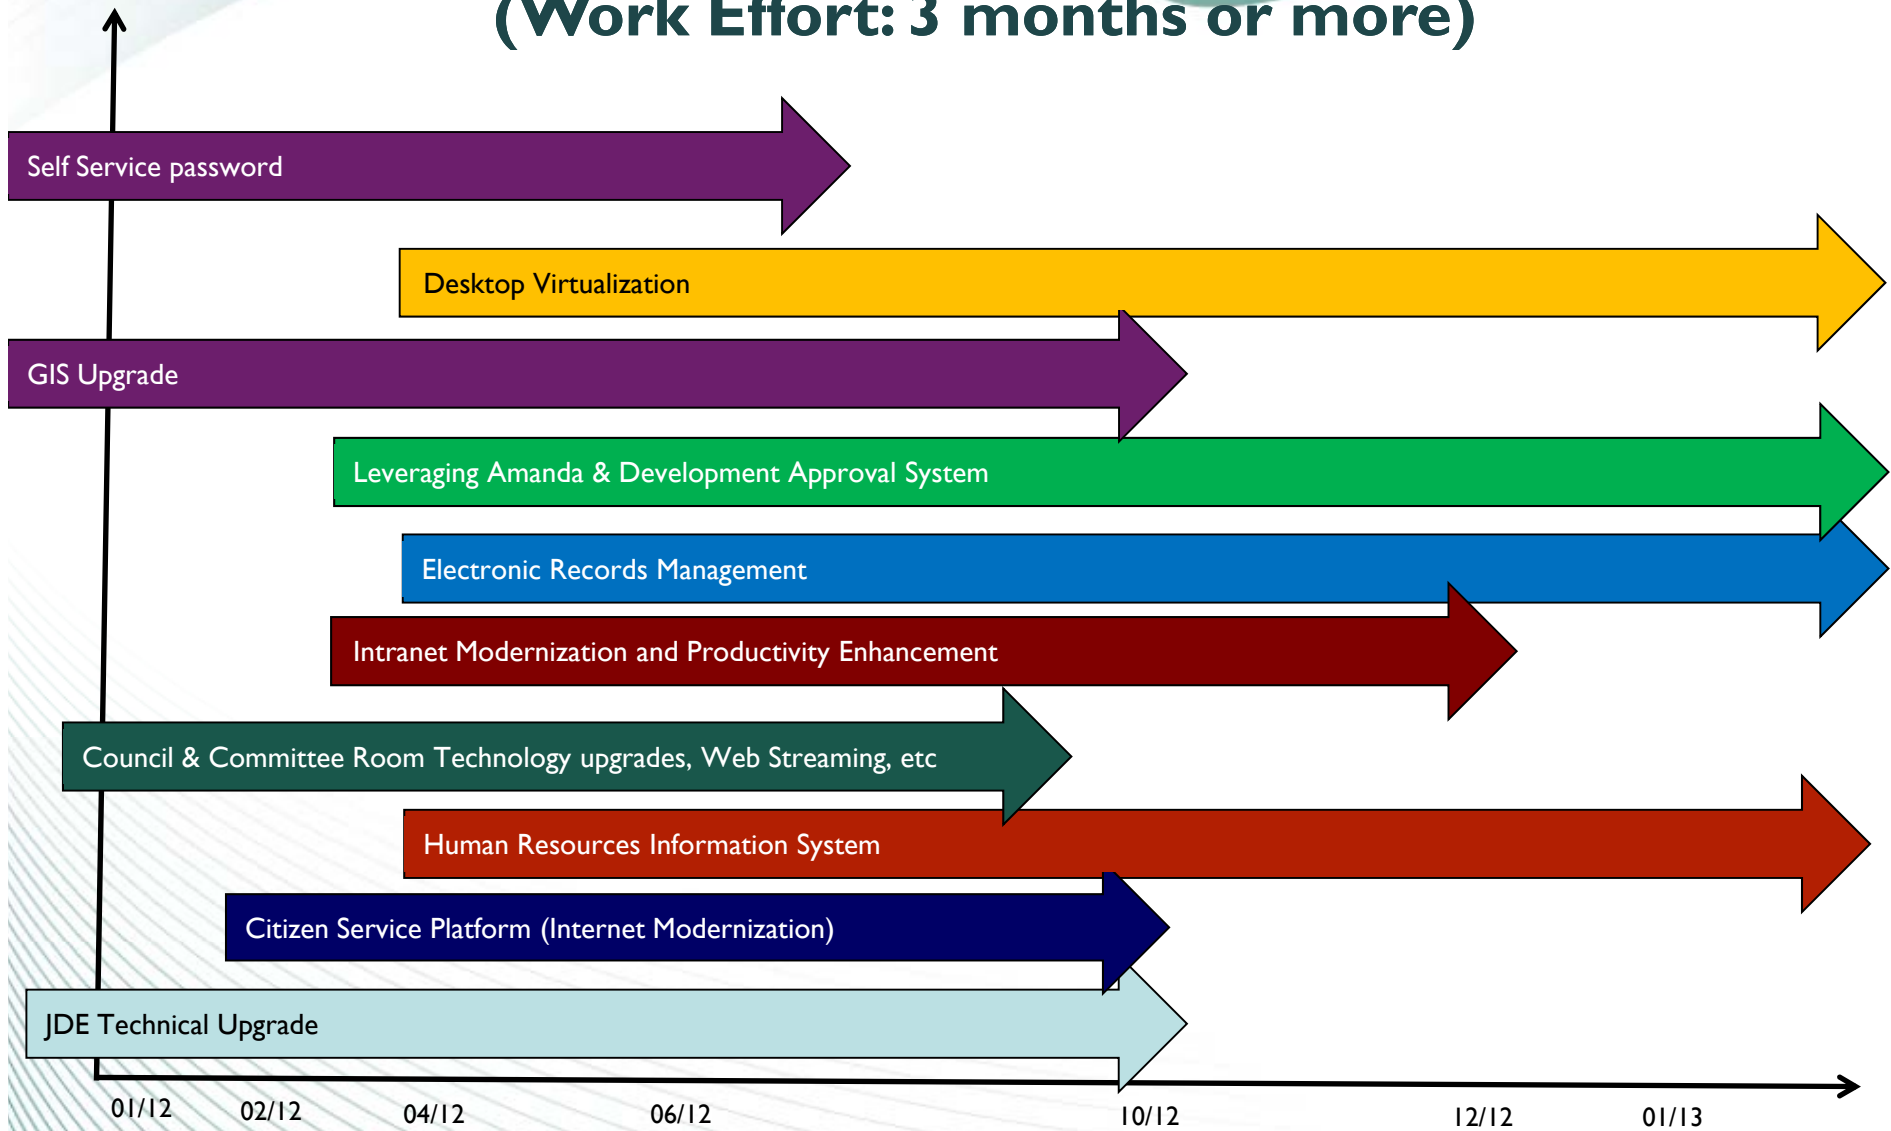

Major Projects and Tentative Timelines

Project Delivery-Deming Cycle

There are many major projects already underway. Many coming down the pipe.

Major Projects 2012

(Work Effort: 3 months or more)

Major Projects 2012

(Work Effort: 3 months or more)

Major Projects 2012

(Work Effort: 3 months or more)

Major Projects 2012

(Work Effort: 3 months or more)