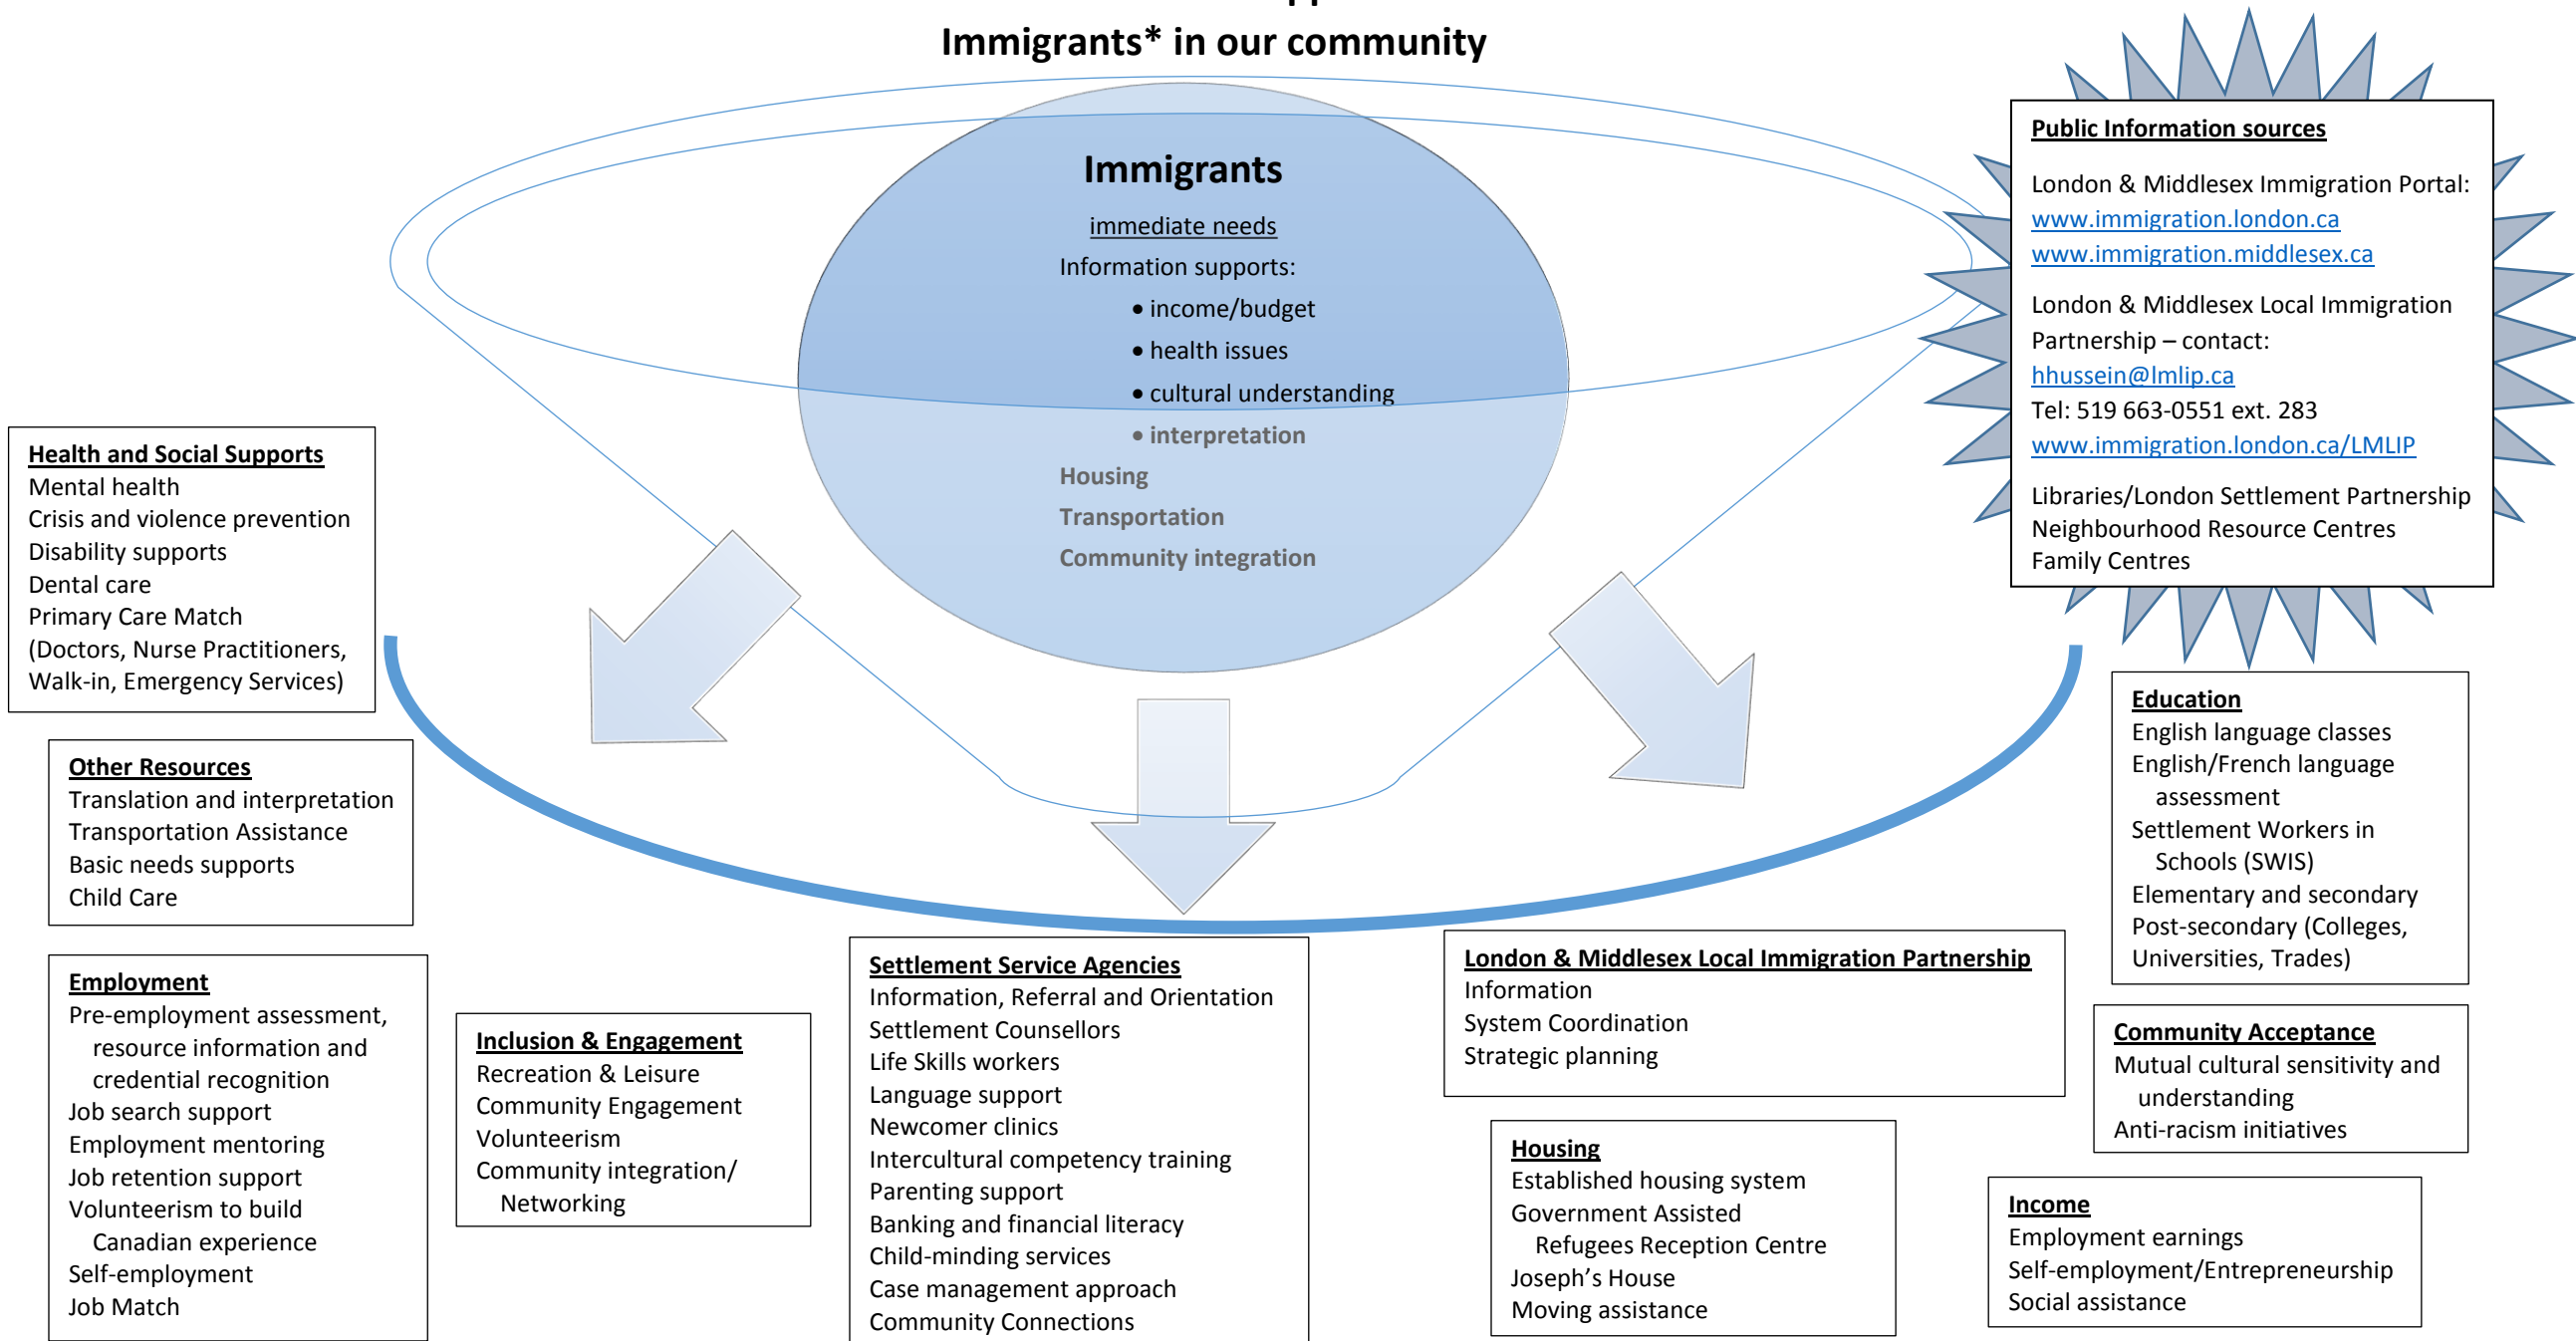

# London & Middlesex Local Immigration System

## Overview of services and supports available for Immigrants\* in our community

\*Immigrants include newly arrived and established immigrants