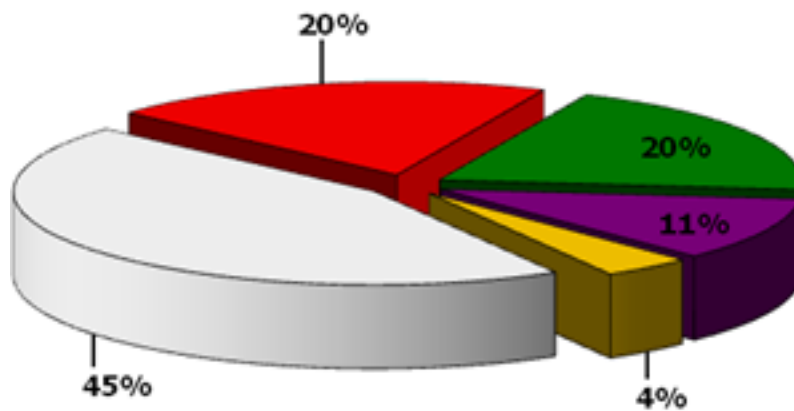

London
CANADA

1998

London
CANADA

2004

London
CANADA

2011

London
CANADA

Park encroachment

London
CANADA

Park encroachment

ESA encroachments

□ No Current Issue

■ Minor Issue (1-5 pts.)

■ Moderate Issue (6-14 pts.)

■ Severe Issue (15-29 pts.)

■ Severe Complex Issue (30+ pts.)