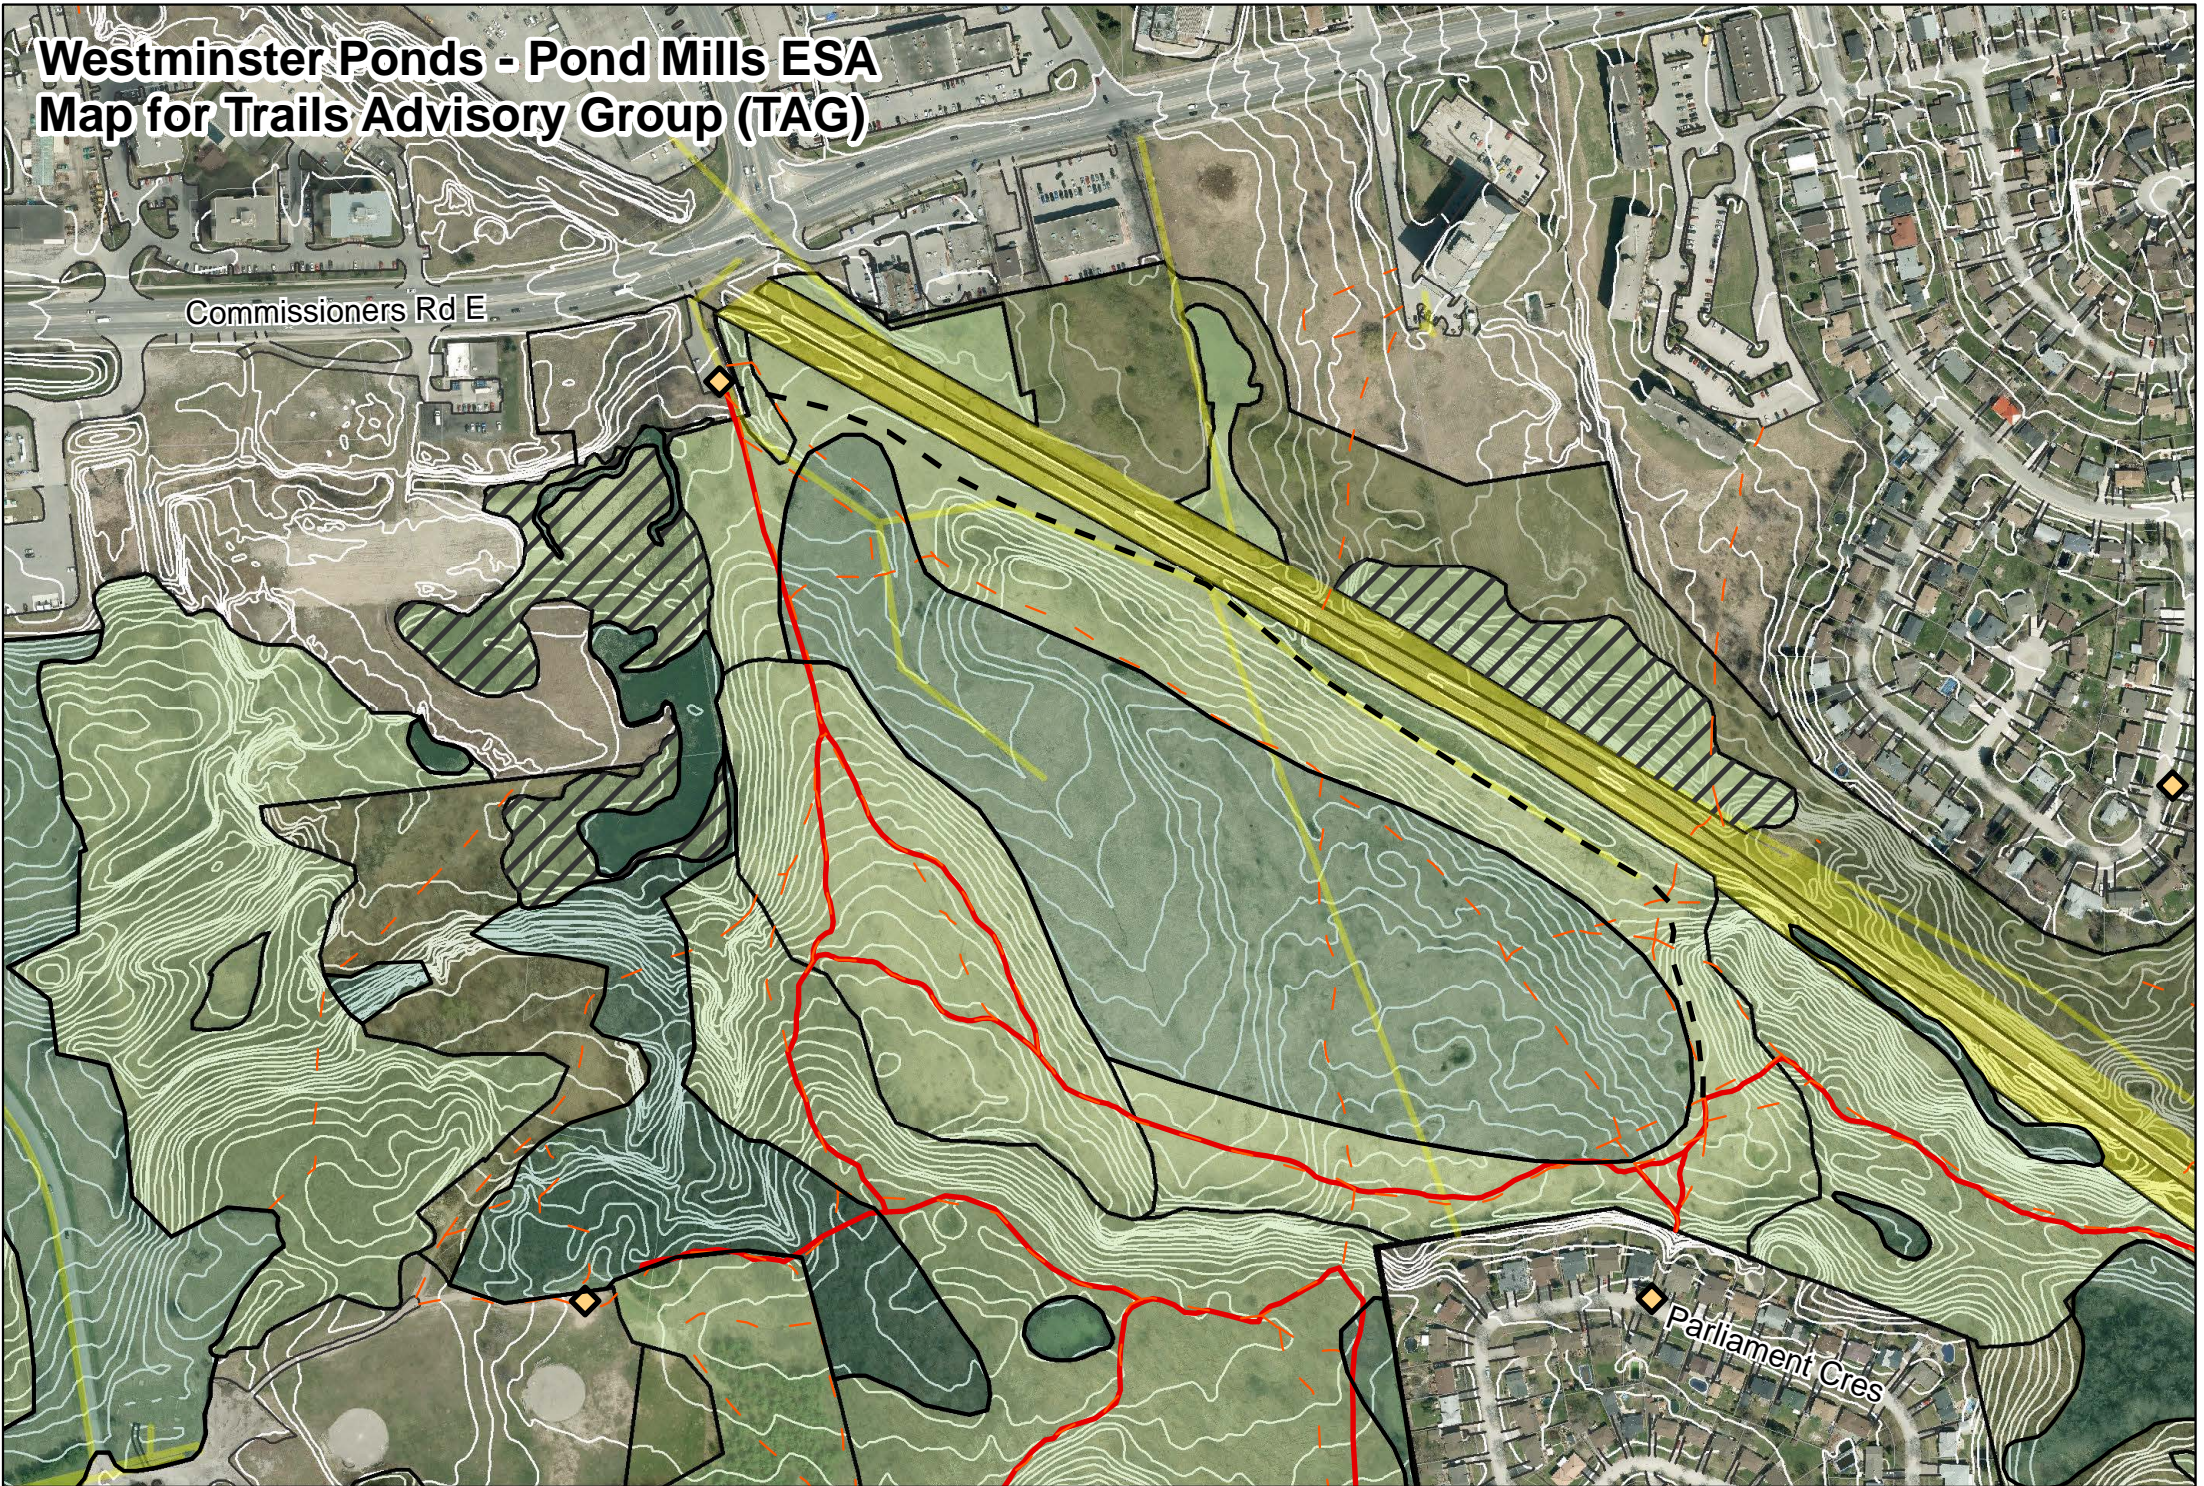

# Westminster Ponds - Pond Mills ESA Map for Trails Advisory Group (TAG)

## Legend

- Nature Reserve Management Zone
- Natural Area Management Zone 1
- Natural Area Management Zone 2
- PSW
- Special Features Overlay
- Utility Overlay
- Managed Trails
- Unmanaged Trails
- Access Zones
- Contours
- TAG Route for Review

Note:  
TAG route is over a former landfill and over a utility overlay for a sanitary sewer adjacent to an active rail line.