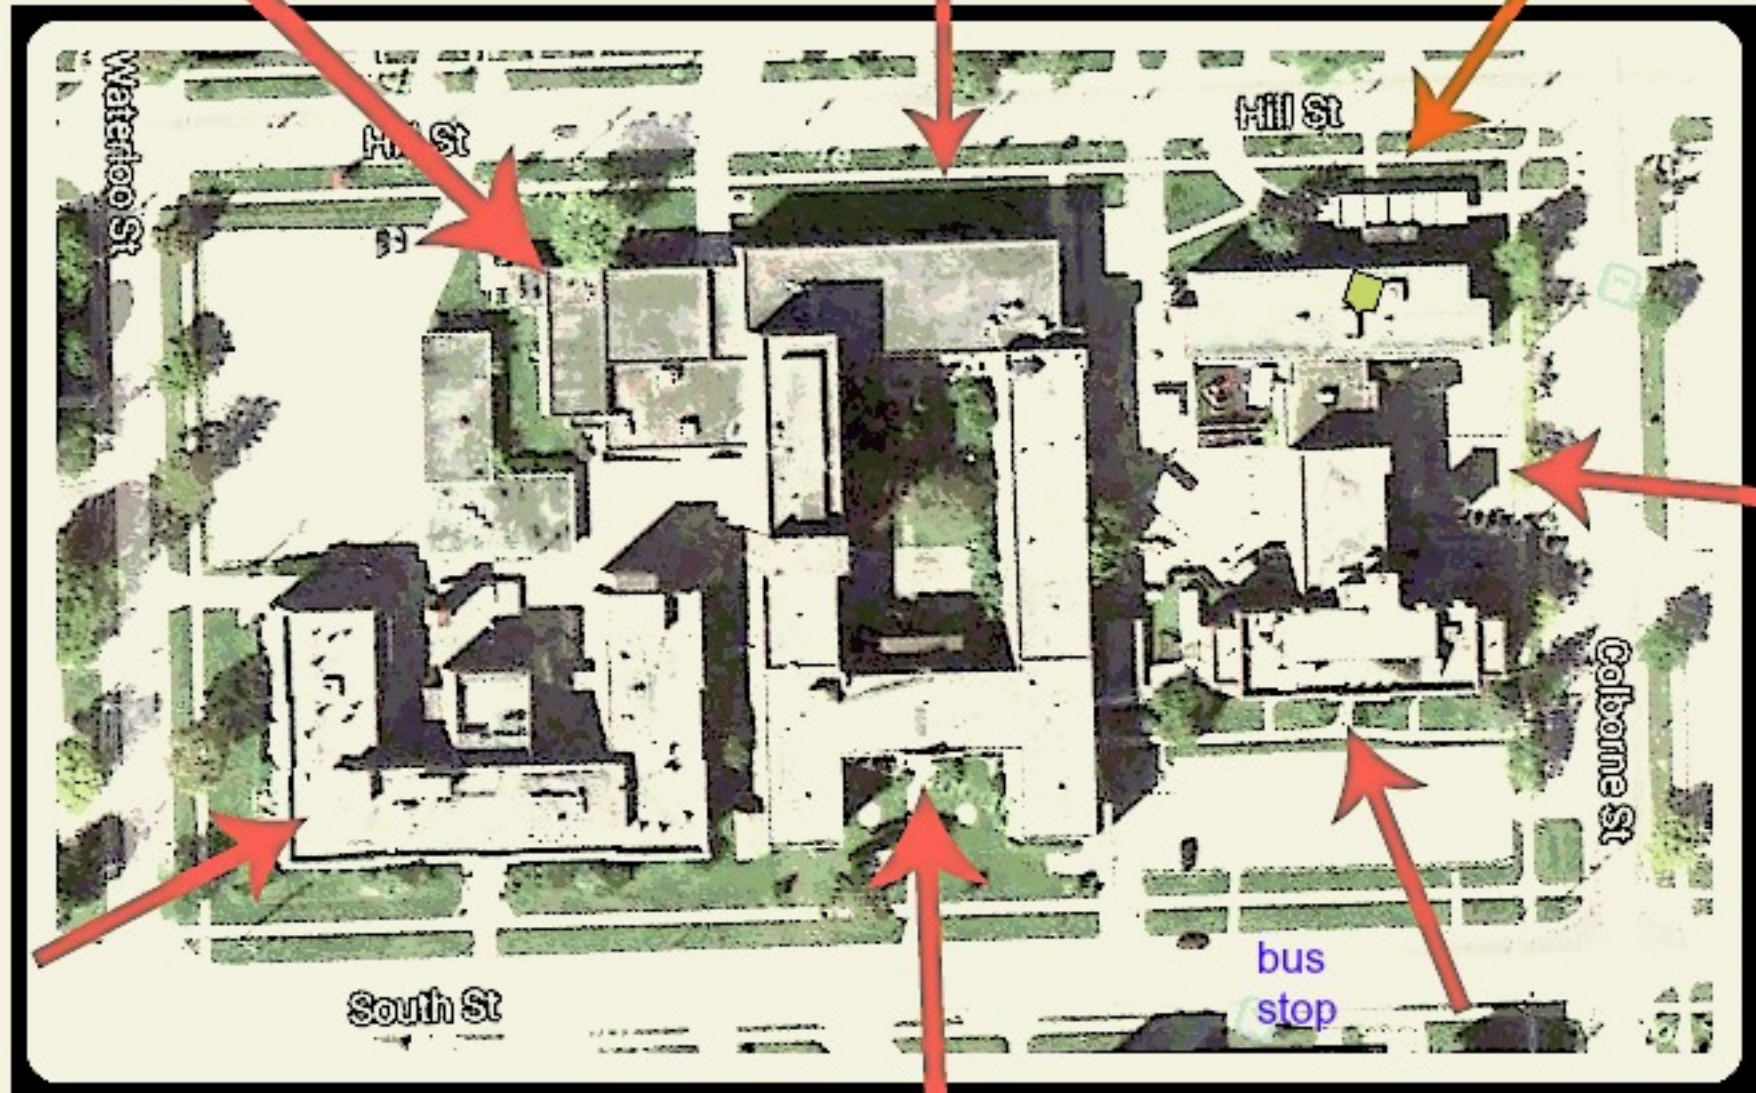

residences 108 private rooms (15 x 9 ft) each w large closet & vanity sink,  
 communal bathrooms & shower/bathtubs on each floor. Classrooms, research labs  
 Lounge (84 x 24 ft) w patio doors that opens onto large treed courtyard  
 Holdsworth Auditorium / gymnasium (92 x 45 ft) w stage, can accommodate  
 425 seats for events

Currently operating as  
 Childcare centre  
 (20 + yrs)  
 extended hours  
 FT/PT/flex options  
 subsidy

until recently  
 a library

bus  
 stop

Wards and  
 private  
 rooms

bus  
 stop

auditorium  
 3 wings  
 research & laboratories