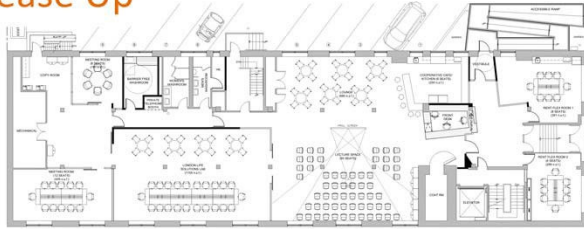

\$3 million from  
London sources

Chris & Lina Bowden

We HAVE loans = \$3.5M

- \$289,000 Accessibility Improvements
- \$ 50,000 Start-Up Costs
- \$600,00 Renovations
- \$550,000 Furniture, Equipment & Lease Up