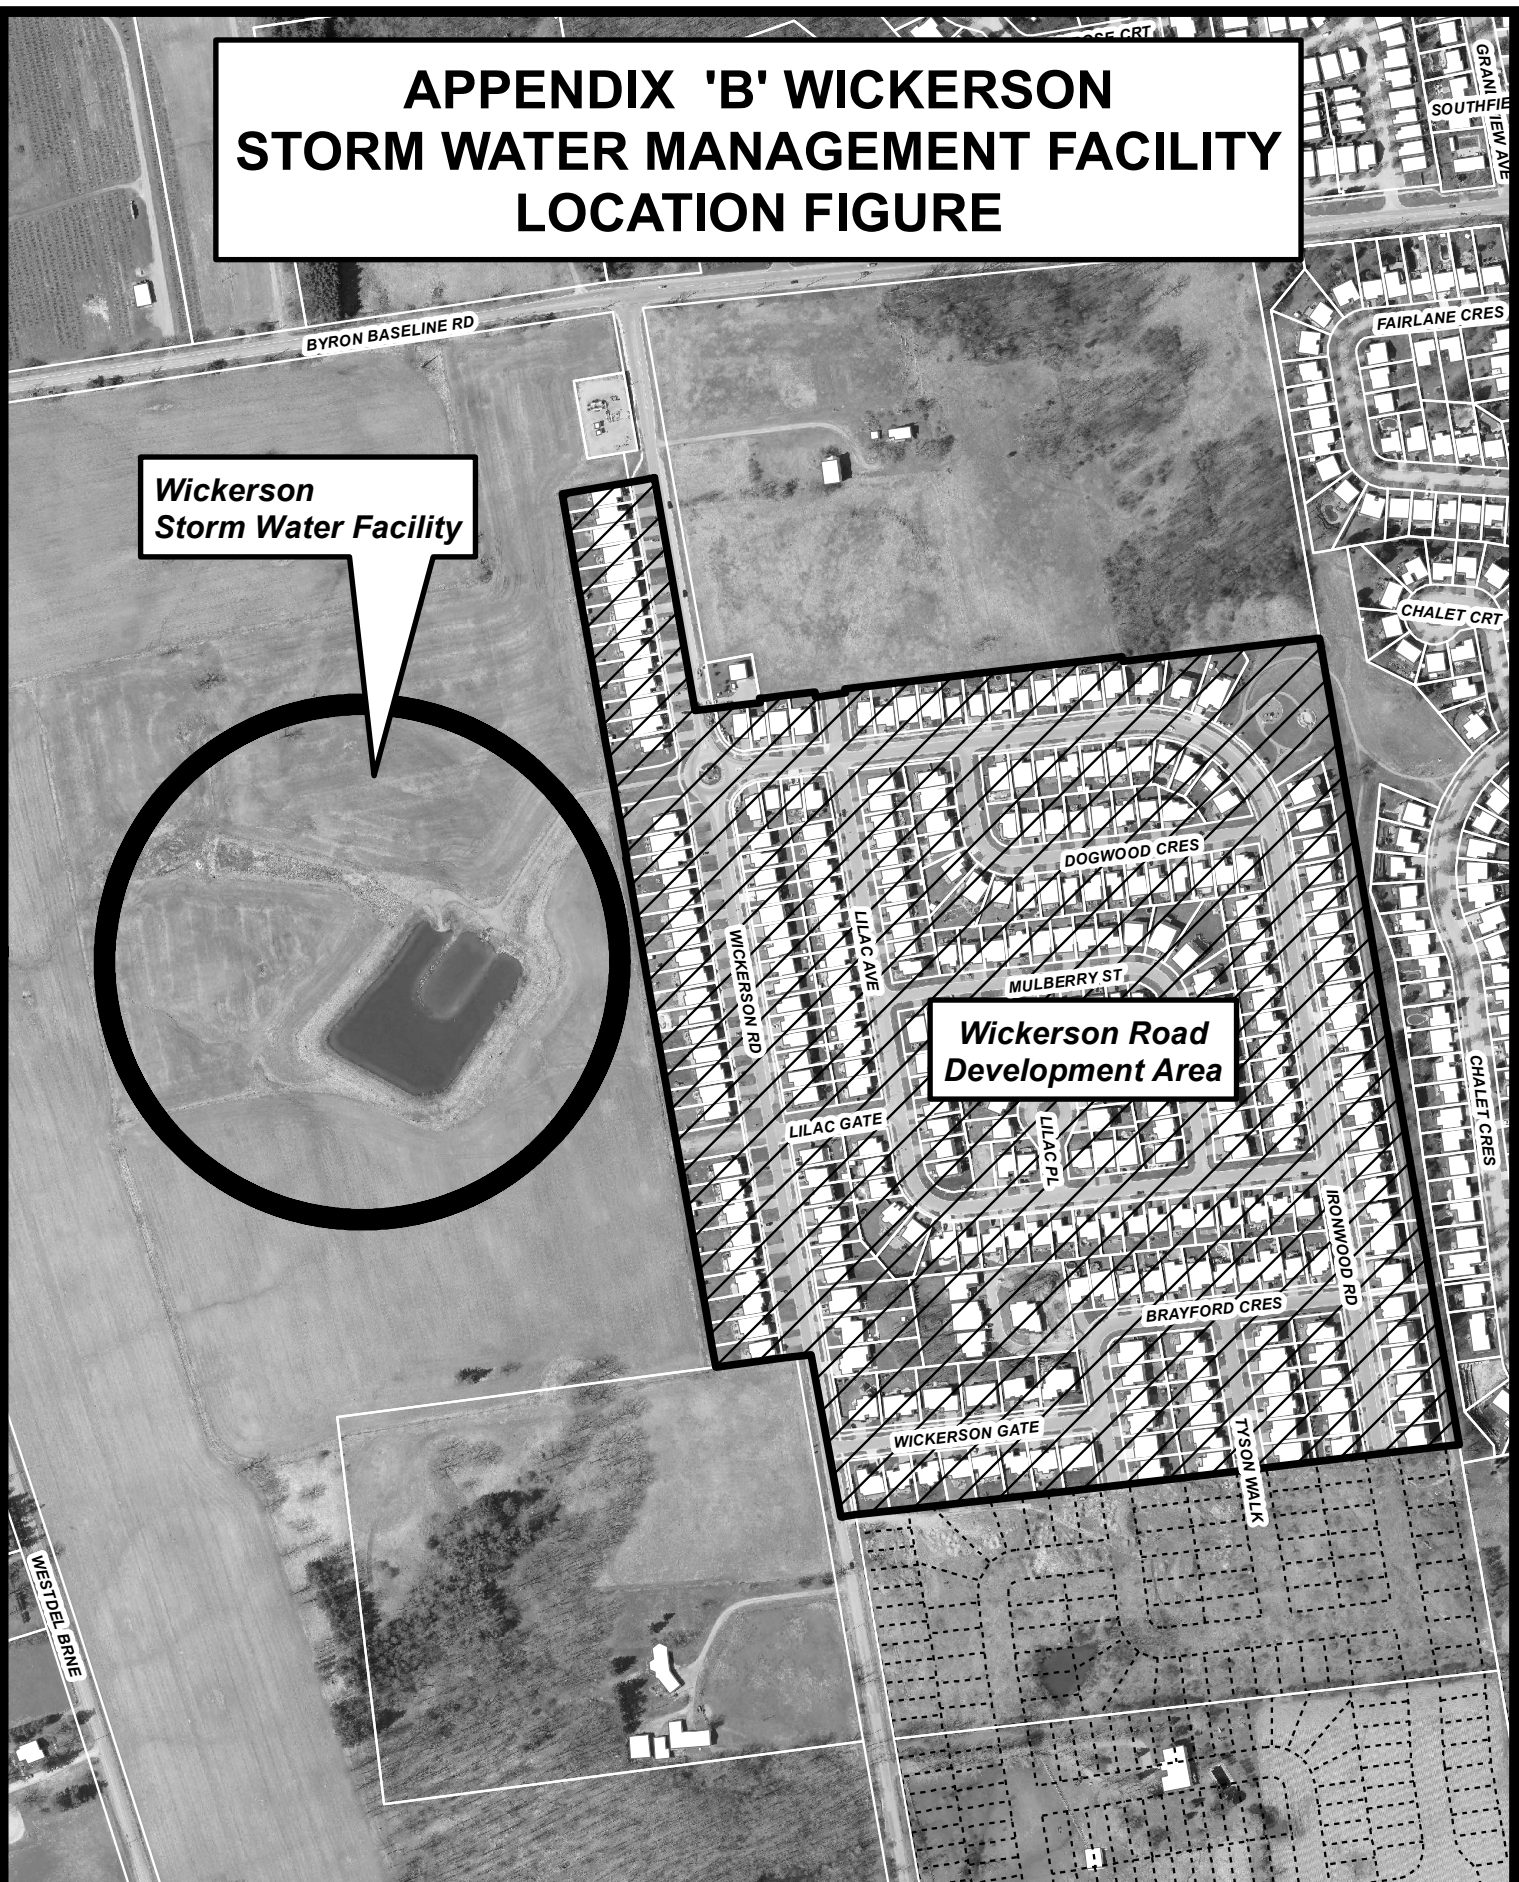

APPENDIX 'B' WICKERSON STORM WATER MANAGEMENT FACILITY LOCATION FIGURE

Wickerson Storm Water Facility

Wickerson Road Development Area

LOCATION MAP

CITY OF LONDON

SUBJECT SITE:
WICKERSON SWM FACILITY LOCATION

FILE NO:

MAP PREPARED:
November 24, 2014 DT

Legend

-  Wickerson Road Development Area
-  ASSESSMENT PARCELS
-  BUILDINGS
-  DRAFT APPROVED SUBDIVISIONS