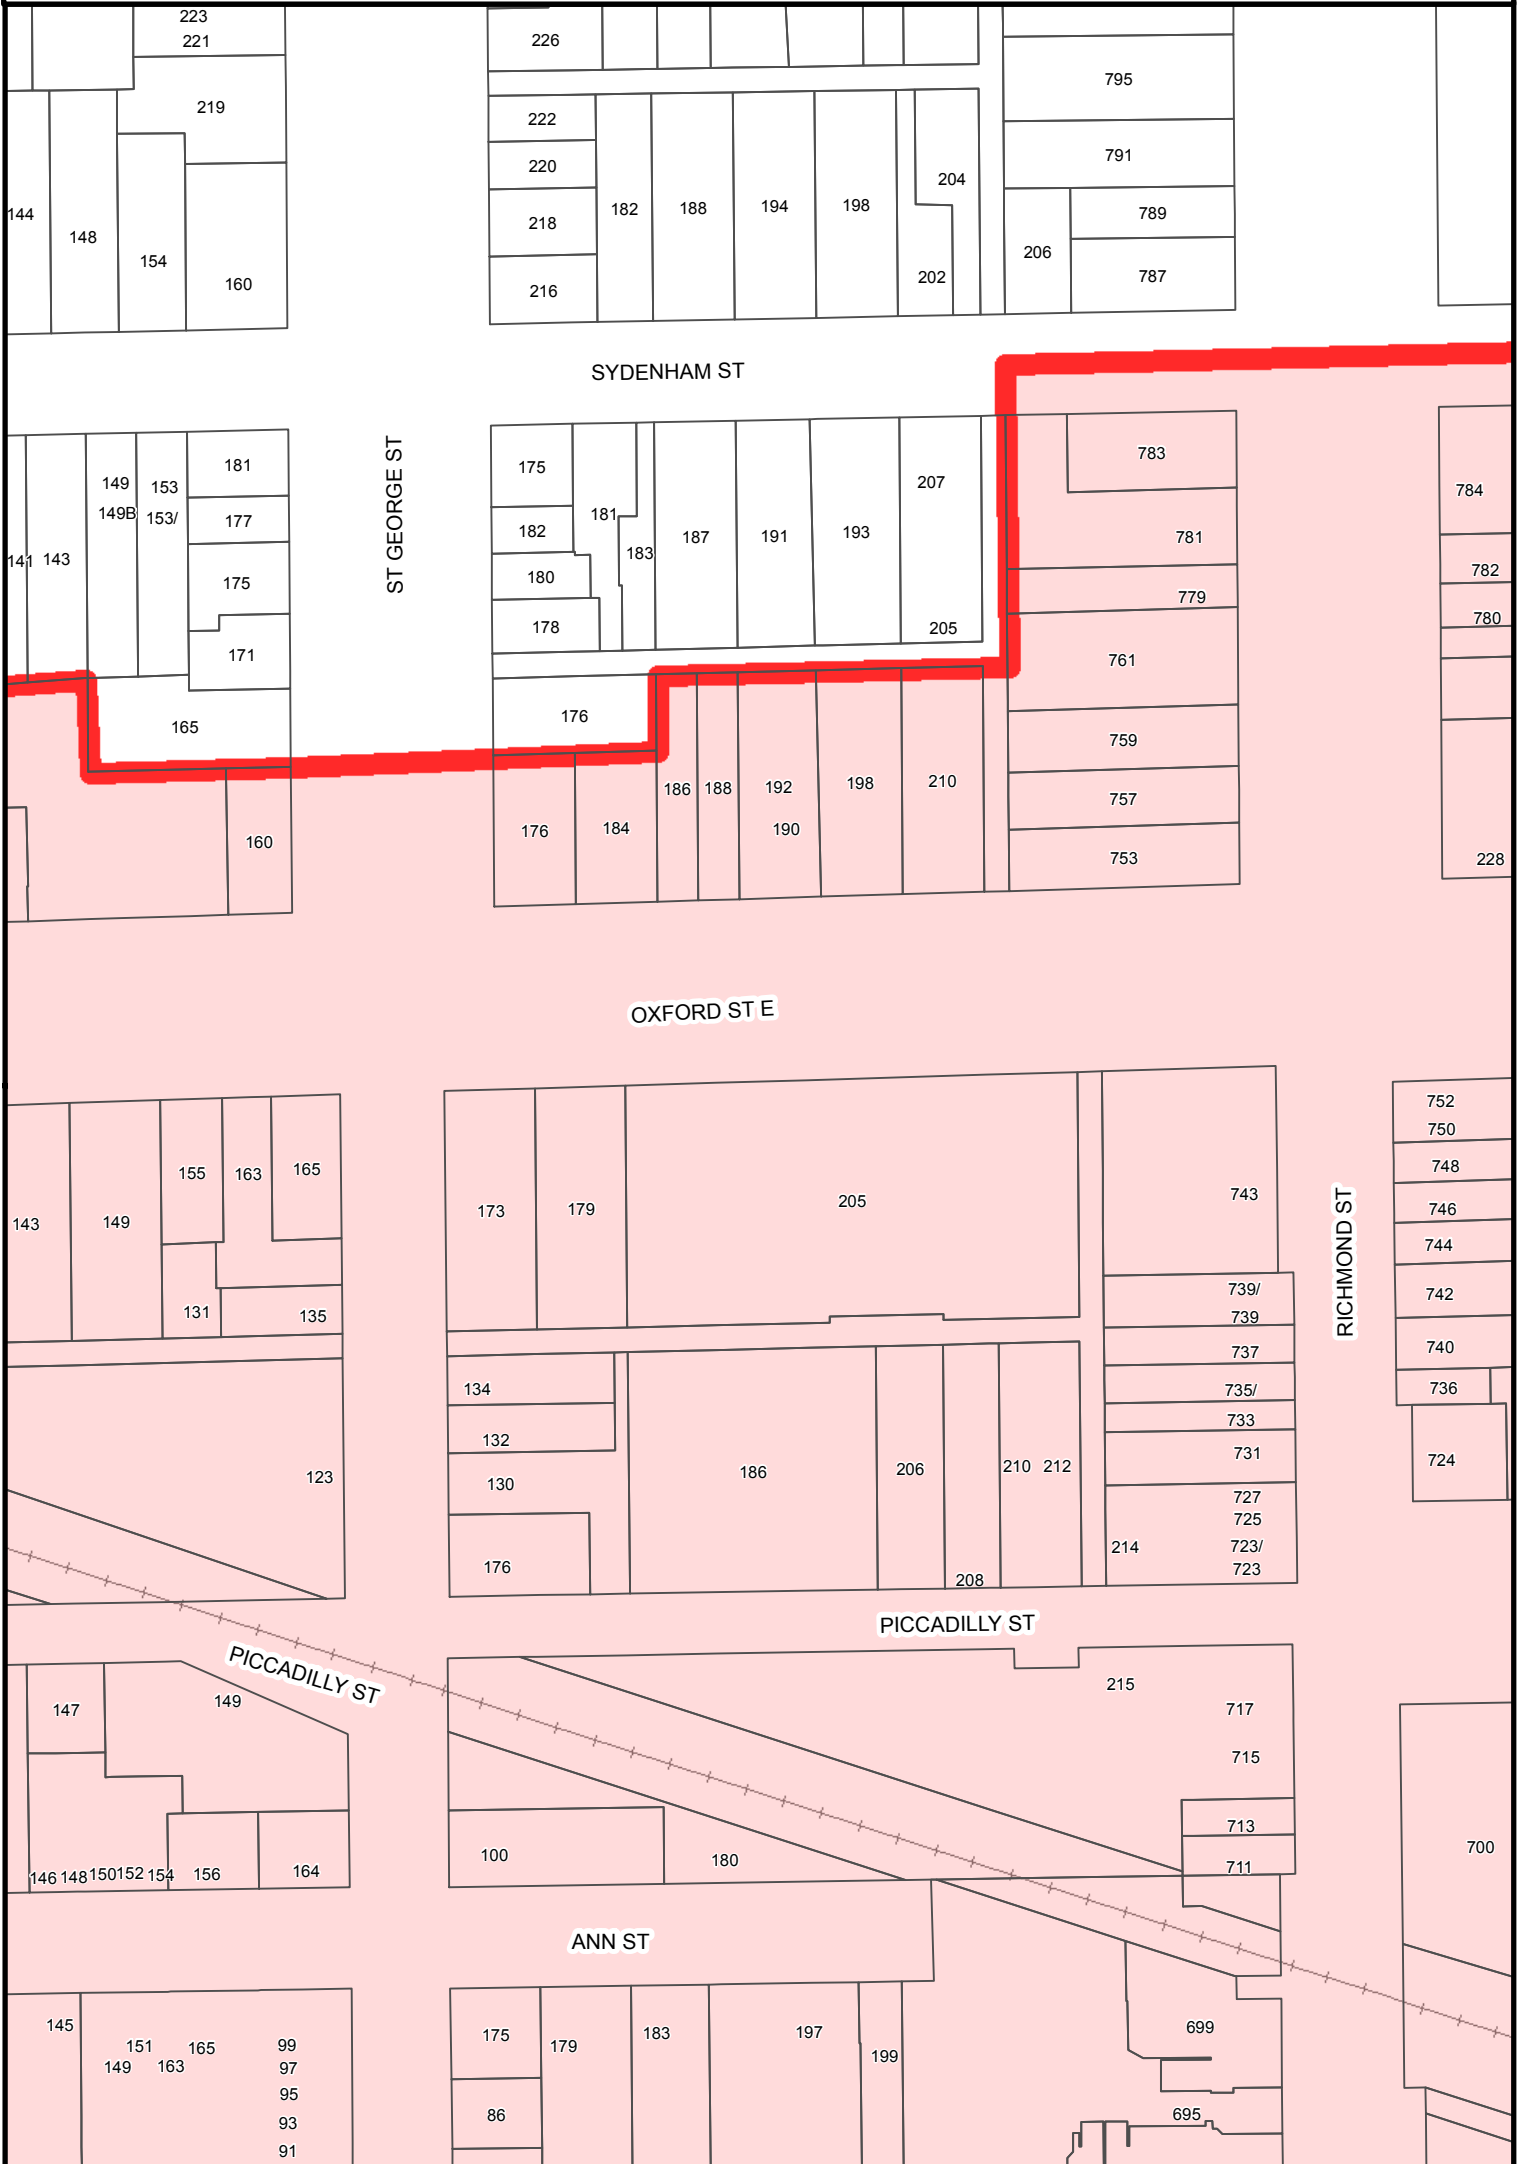

Key Map Indices

N.T.S.

LEGEND

 London Downtown Business Association Improvement Area

0 5 10 20 30 40 Meters

LEGEND
 London Downtown Business Association Improvement Area

LEGEND
 London Downtown Business Association Improvement Area

Key Map Indices

N.T.S.

LEGEND

 London Downtown Business Association Improvement Area

0 5 10 20 30 40 Meters

Key Map Indices

N.T.S.

LEGEND