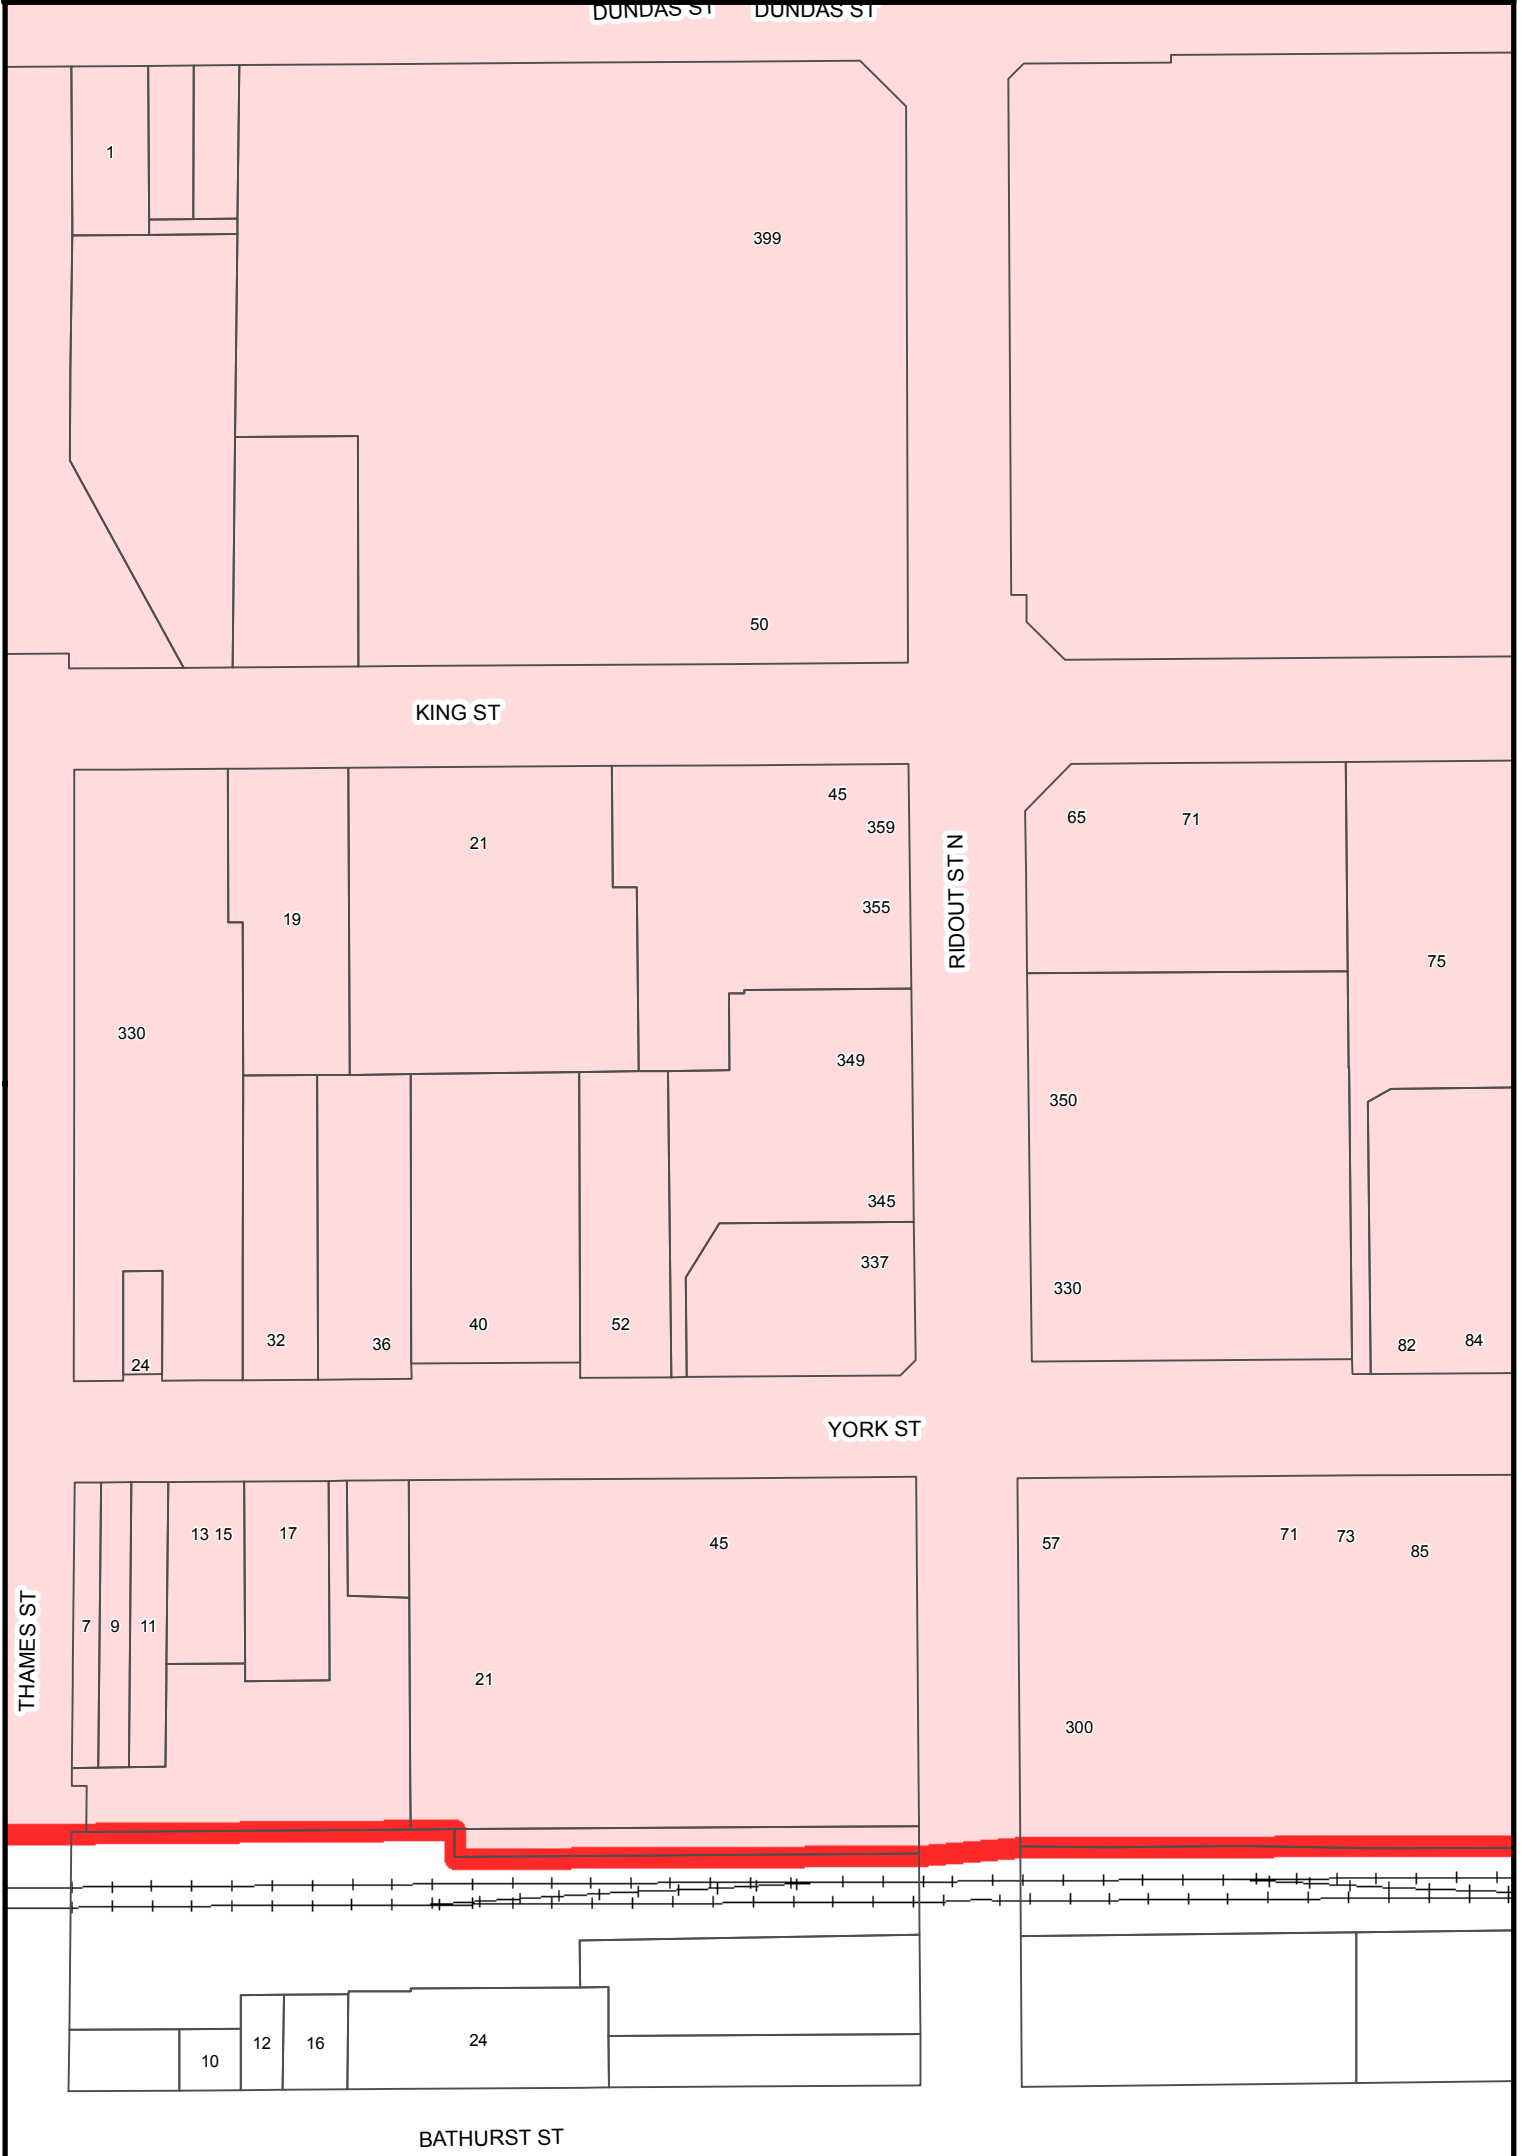

Key Map Indices

N.T.S.

LEGEND

London Downtown Business Association Improvement Area

0 5 10 20 30 40 Meters