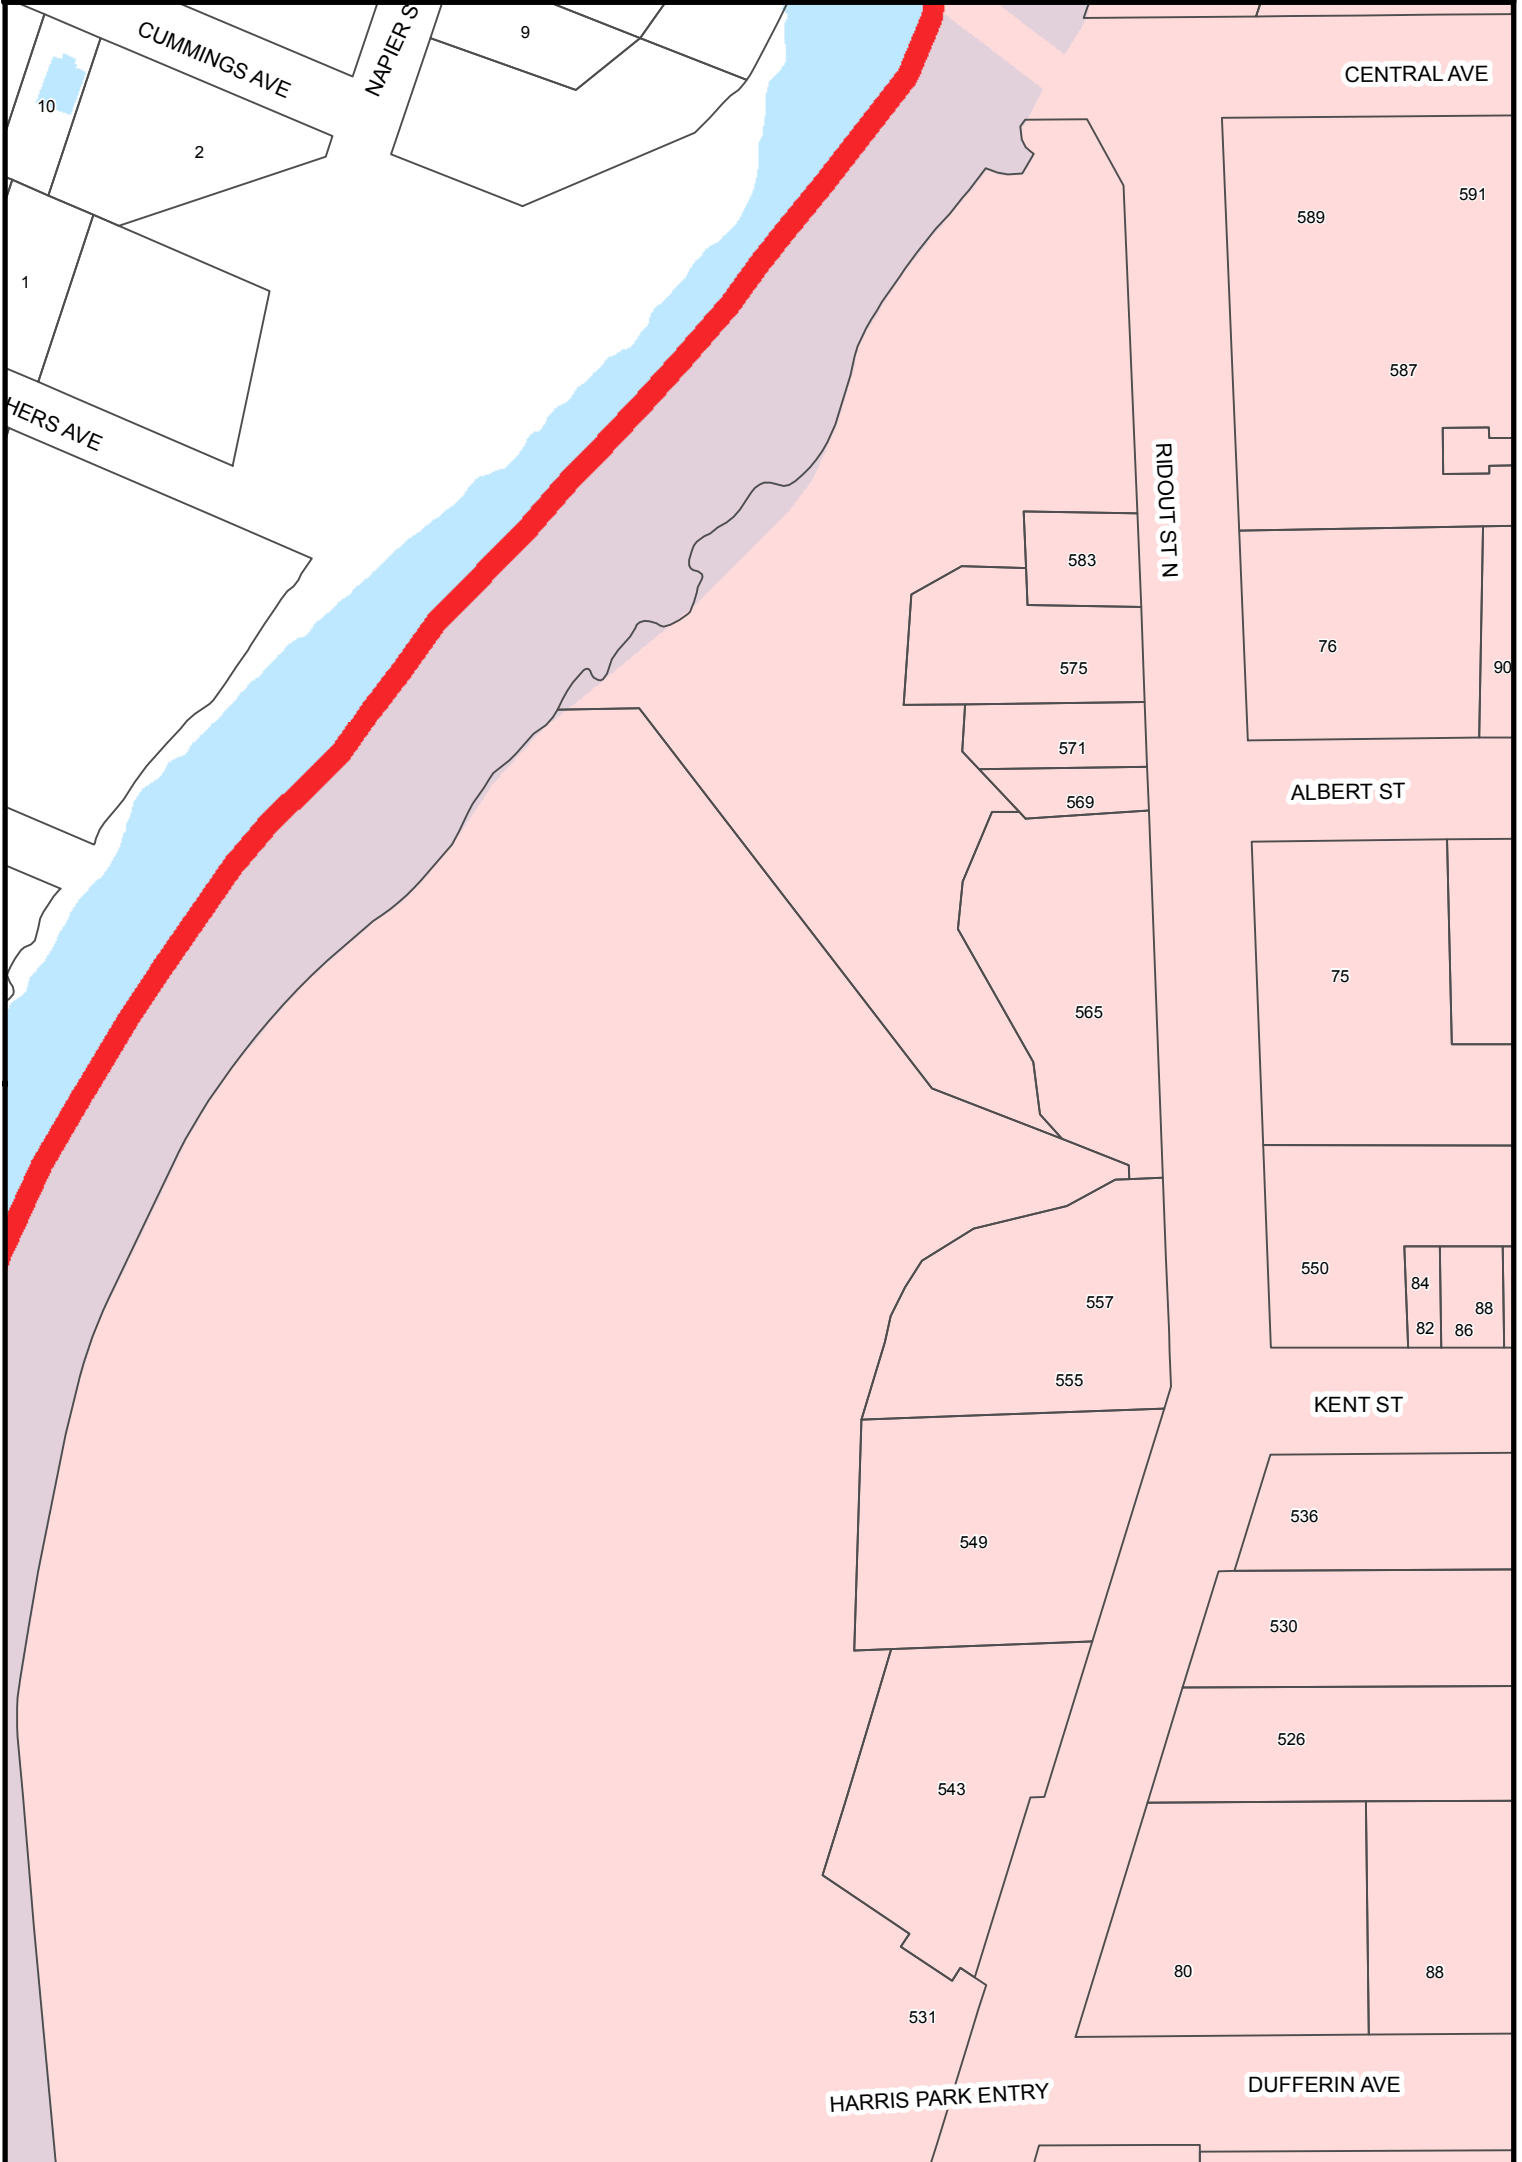

Key Map Indices