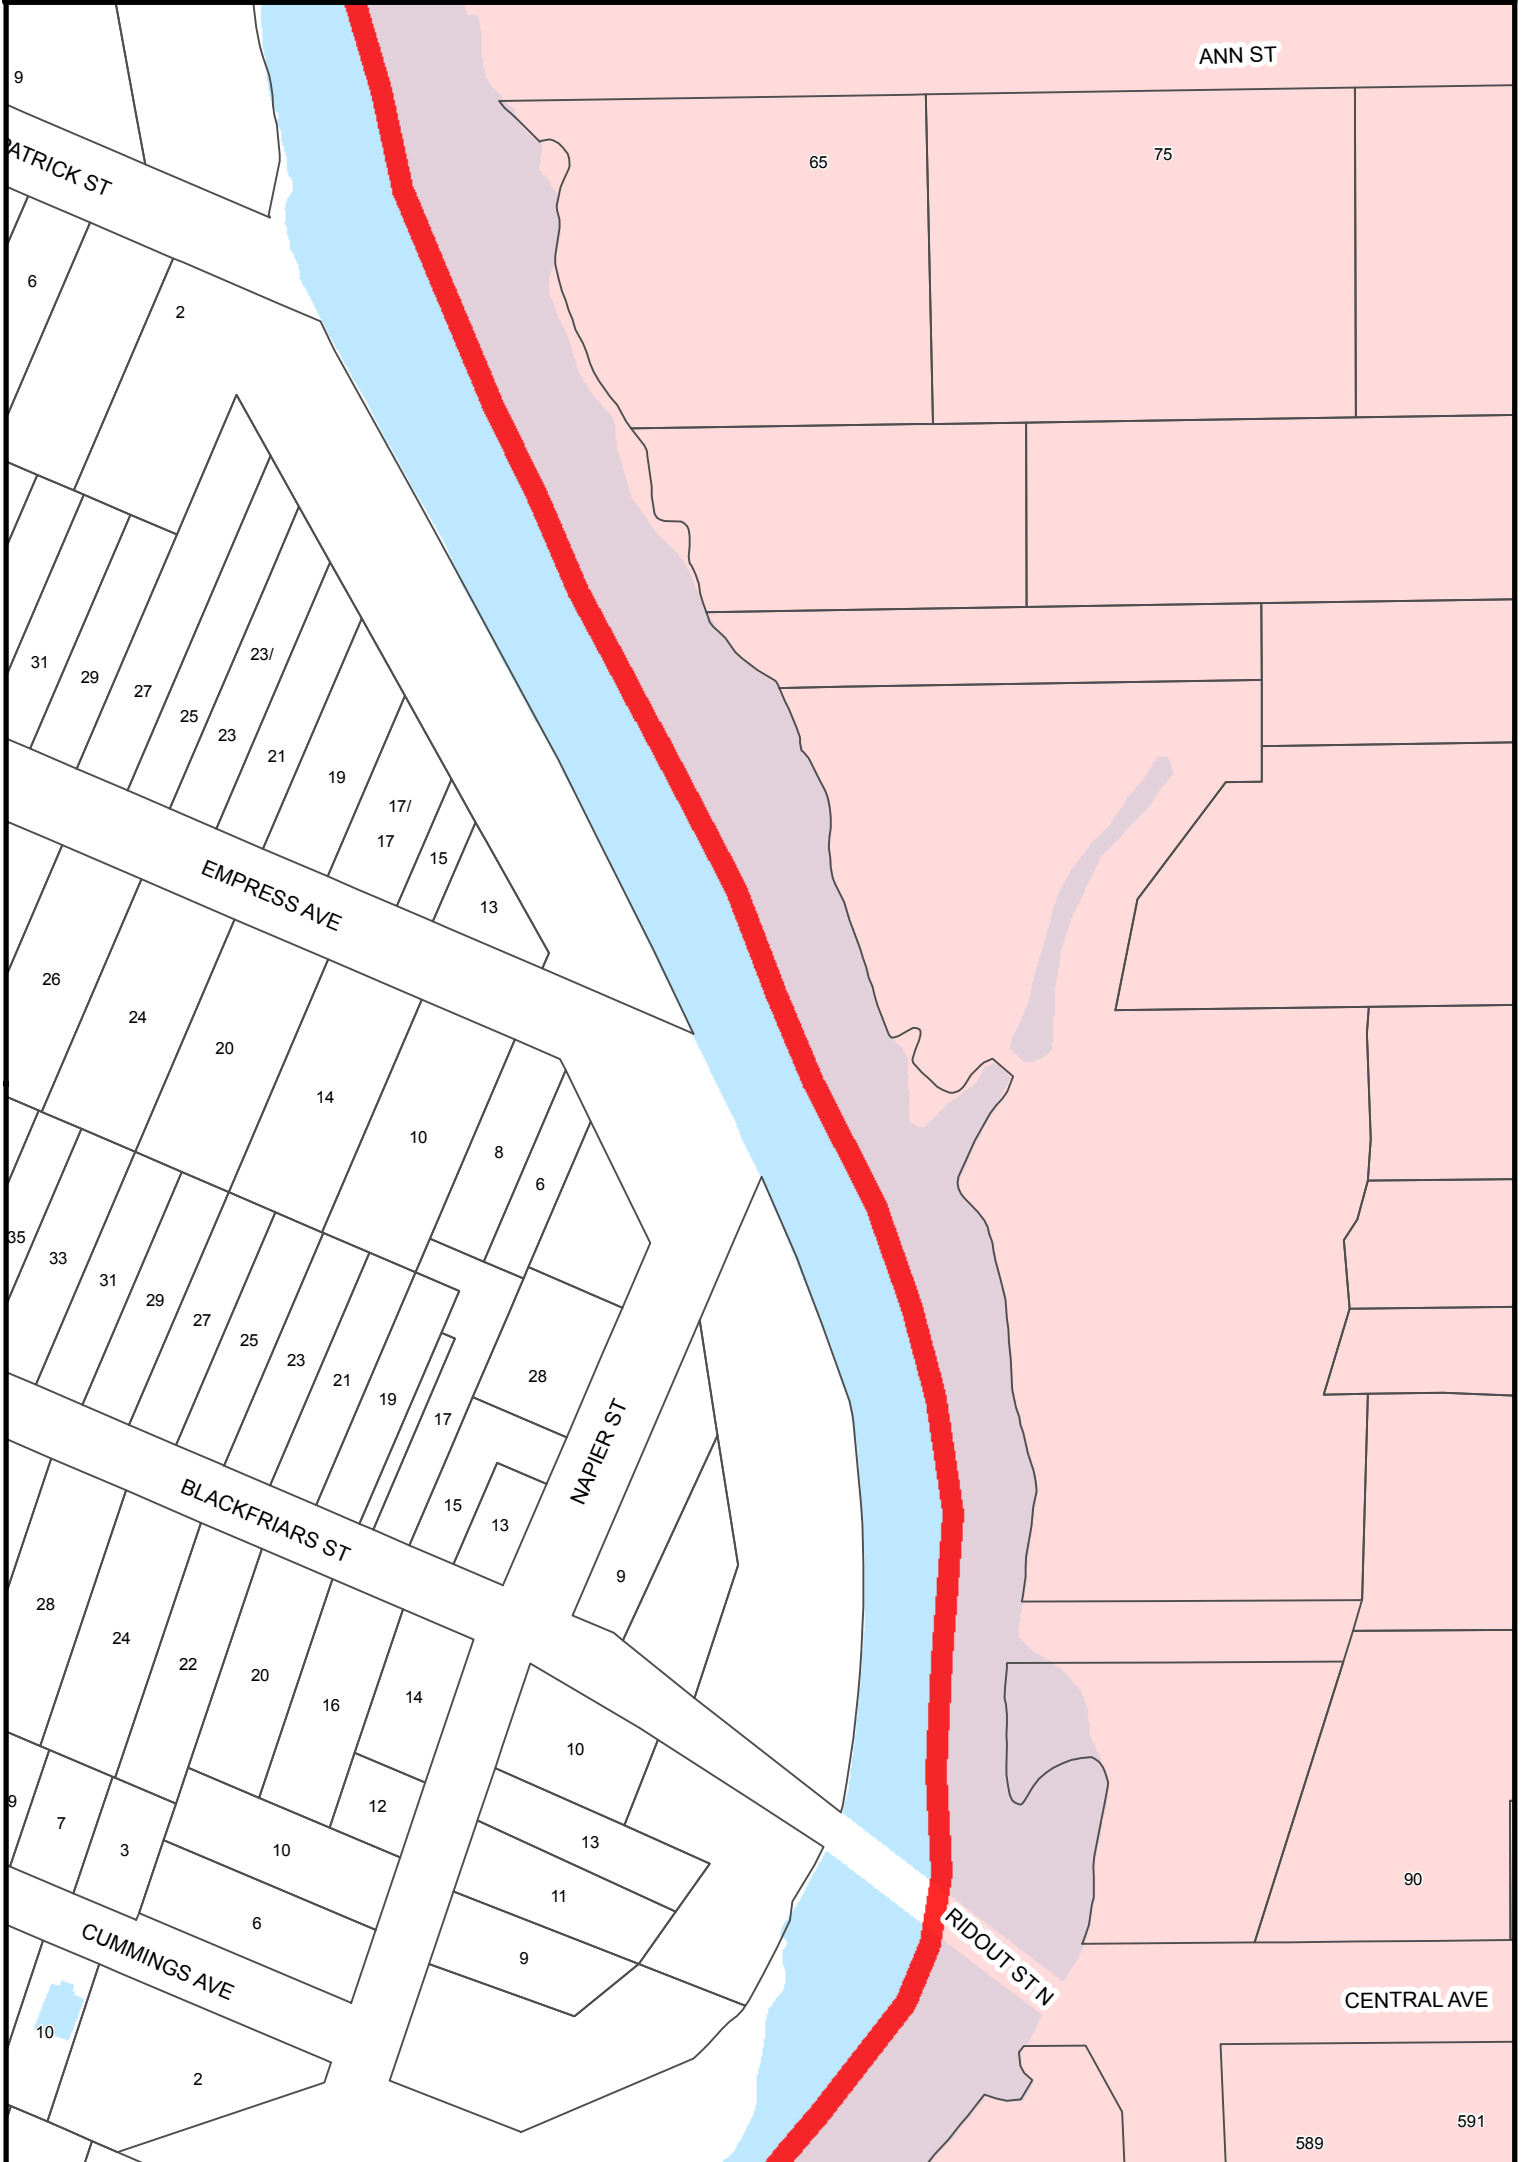

Key Map Indices

N.T.S.

LEGEND

 London Downtown Business Association Improvement Area

0 5 10 20 30 40 Meters

LEGEND
 London Downtown Business Association Improvement Area

LEGEND
 London Downtown Business Association Improvement Area

Key Map Indices

N.T.S.

LEGEND

 London Downtown Business Association Improvement Area

0 5 10 20 30 40 Meters

Key Map Indices

N.T.S.

LEGEND