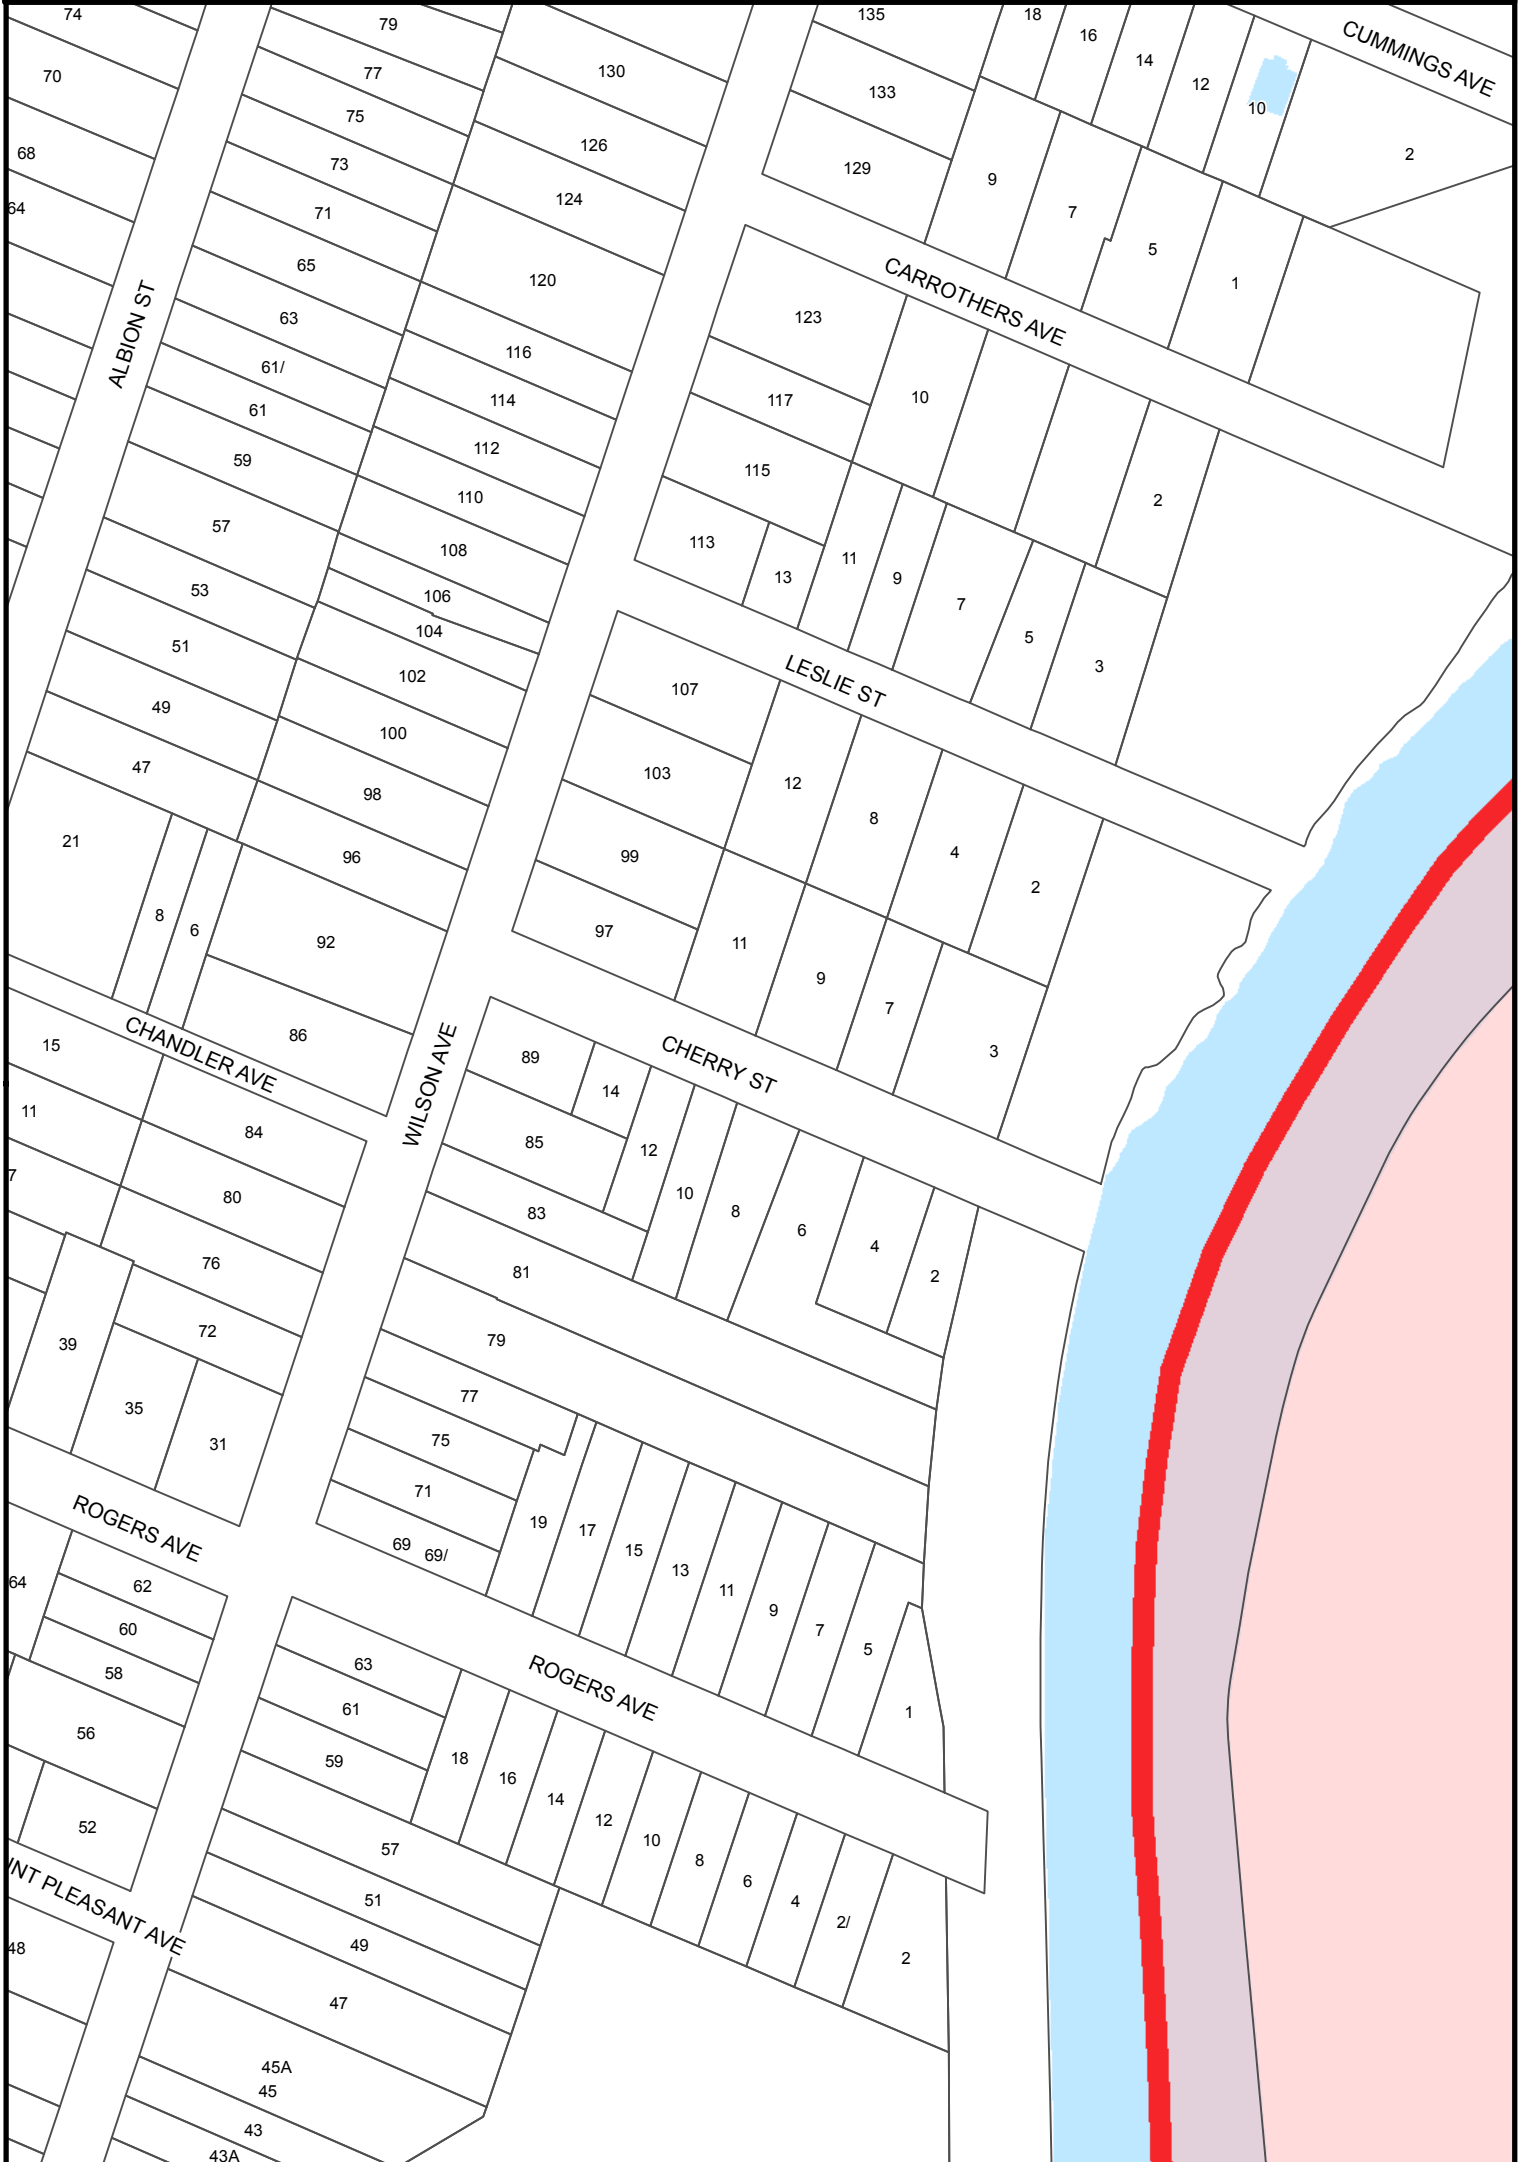

Key Map Indices