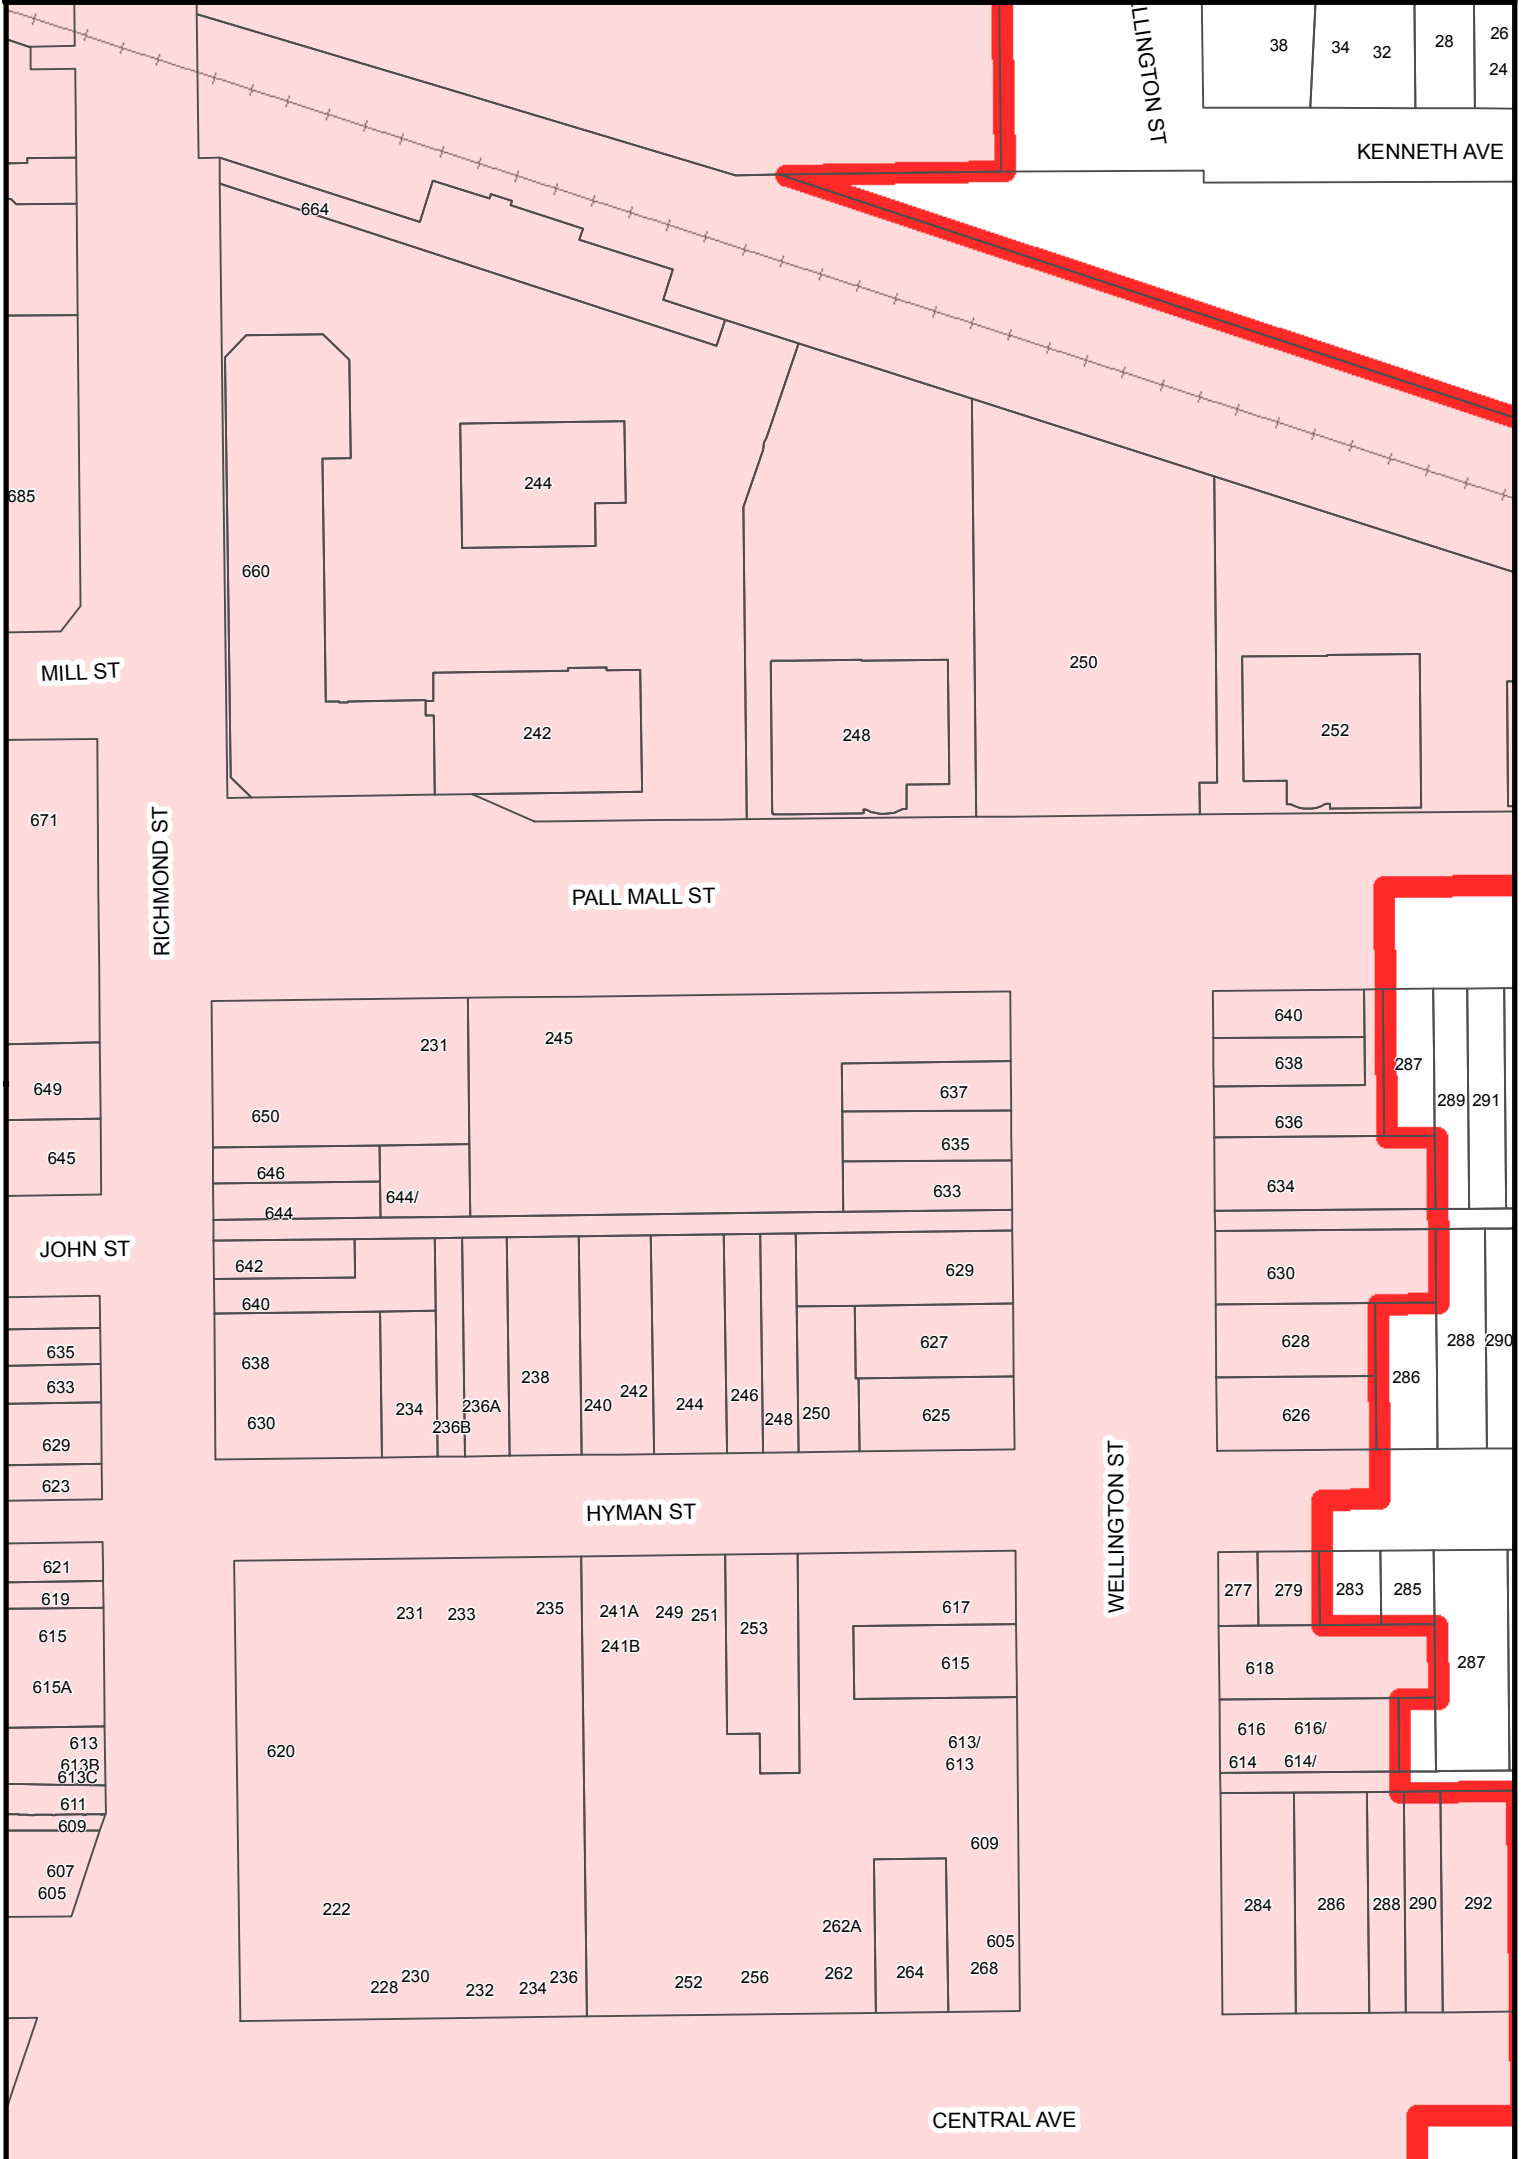

 London Downtown Business Association Improvement Area

Key Map Indices

N.T.S.

LEGEND

London Downtown Business Association Improvement Area

0 5 10 20 30 40 Meters

Key Map Indices

N.T.S.