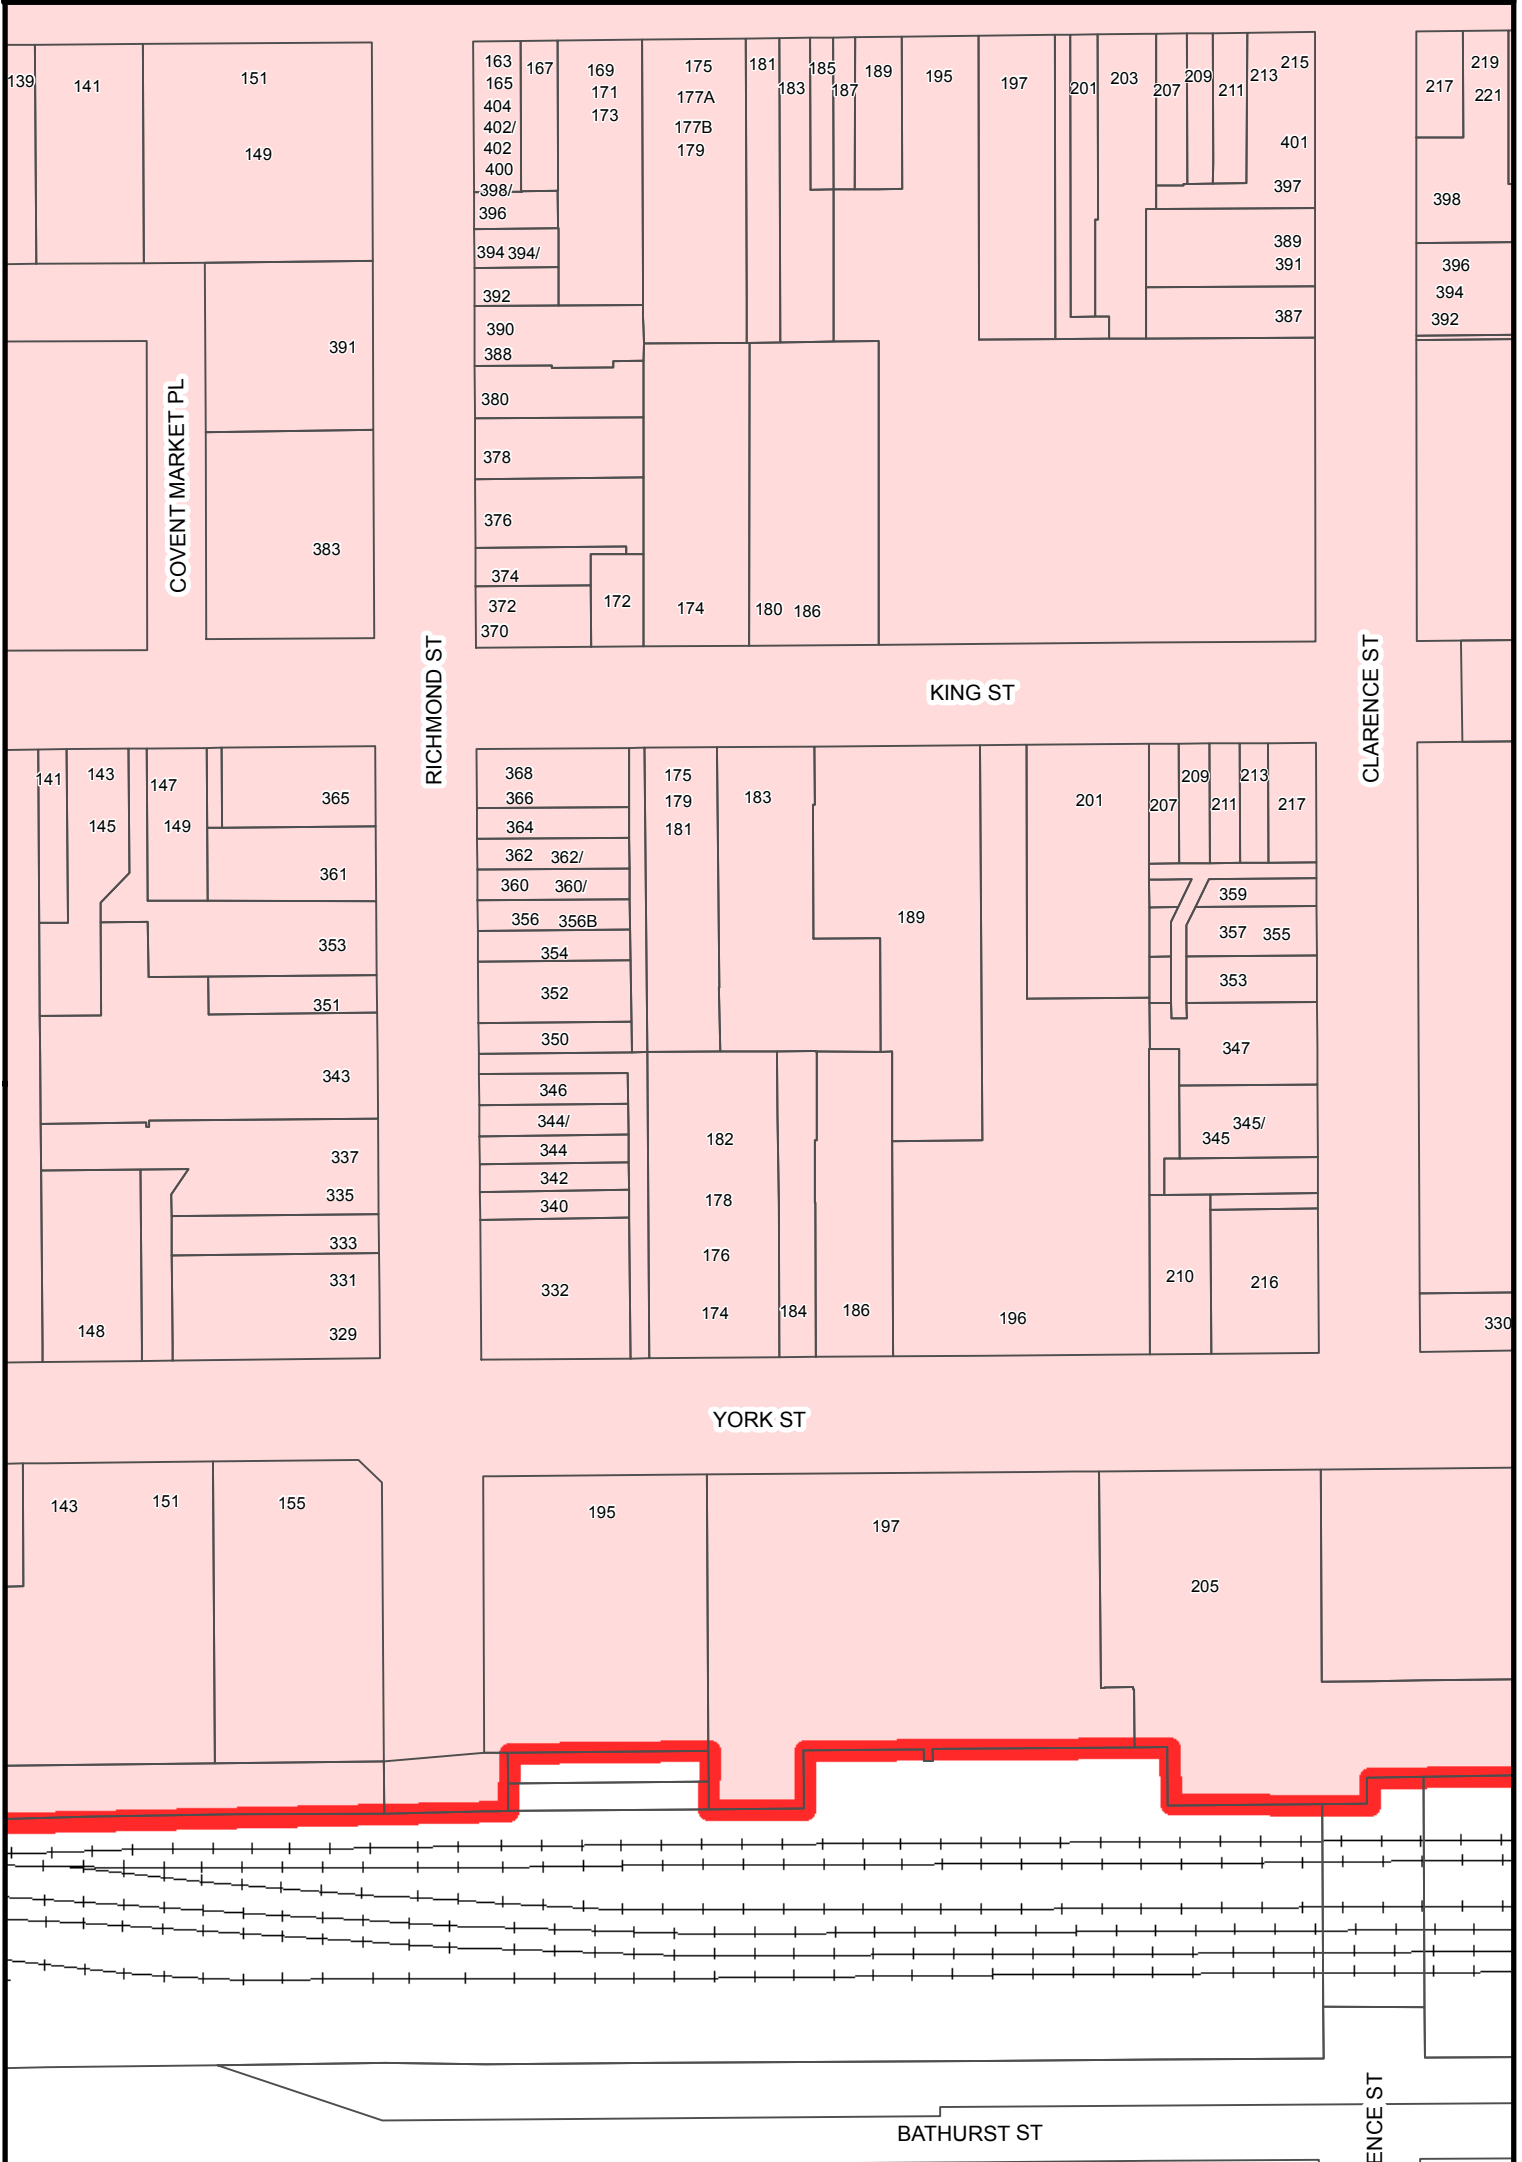

0 5 10 20 30 40 Meters

Key Map Indices

N.T.S.

LEGEND

 London Downtown Business Association Improvement Area

0 5 10 20 30 40 Meters

Key Map Indices

N.T.S.

LEGEND

 London Downtown Business Association Improvement Area

0 5 10 20 30 40 Meters

Key Map Indices

N.T.S.

LEGEND

 London Downtown Business Association Improvement Area

0 5 10 20 30 40 Meters