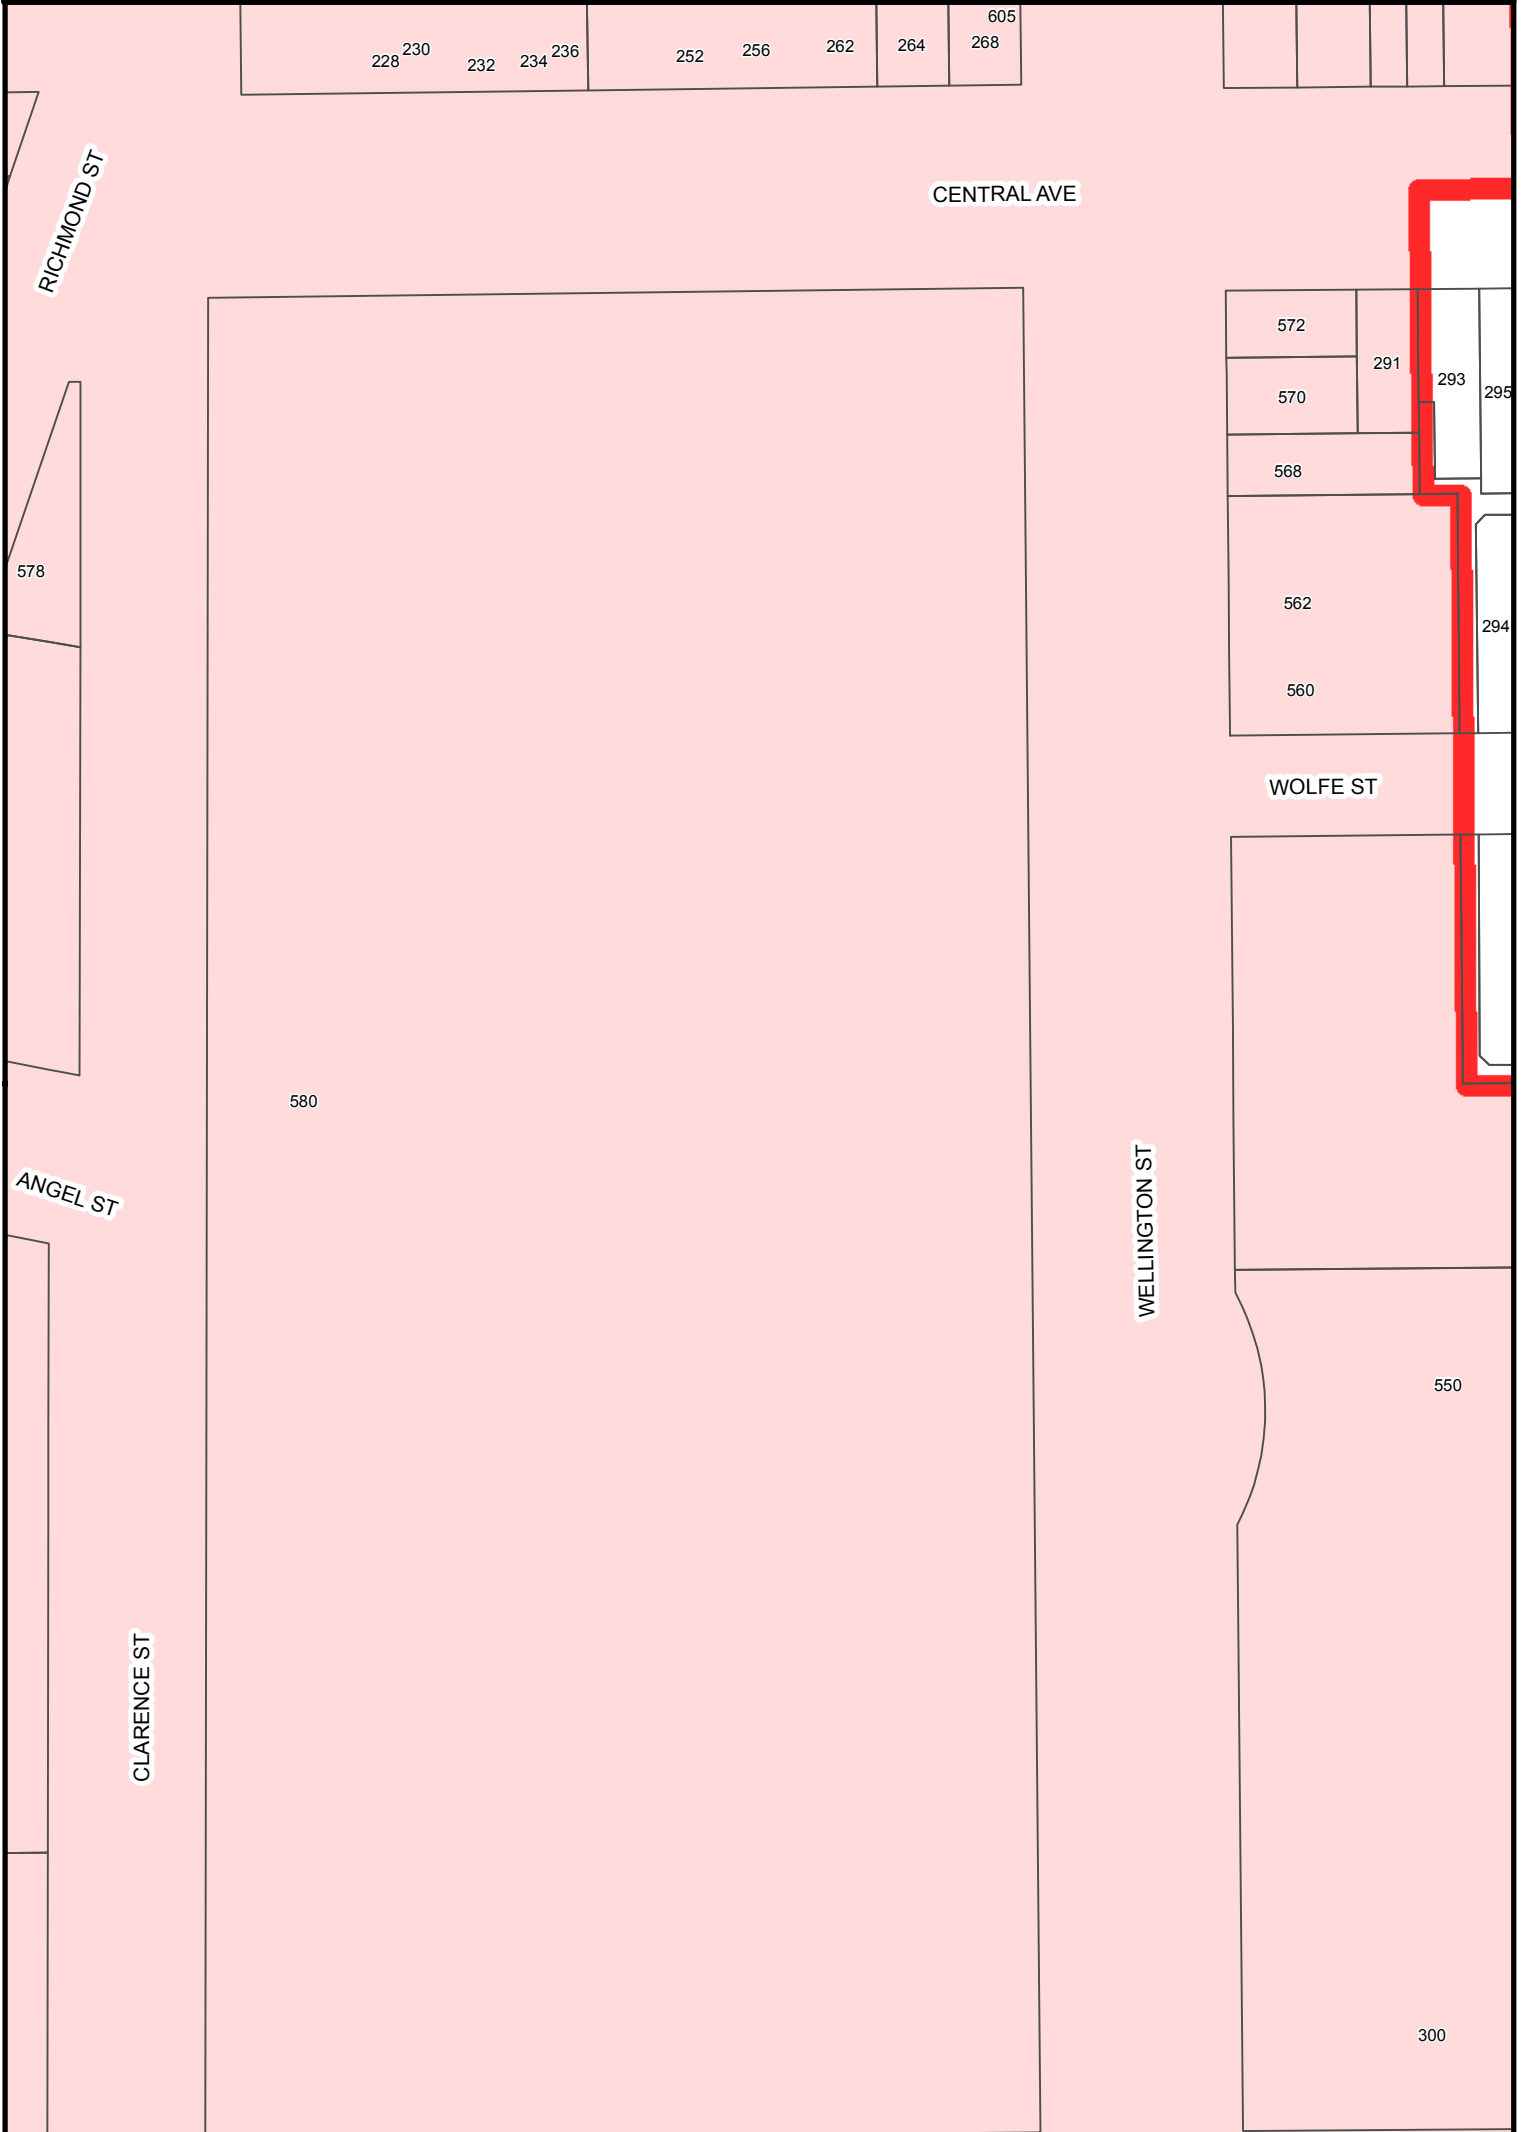

LEGEND
London Downtown Business Association Improvement Area