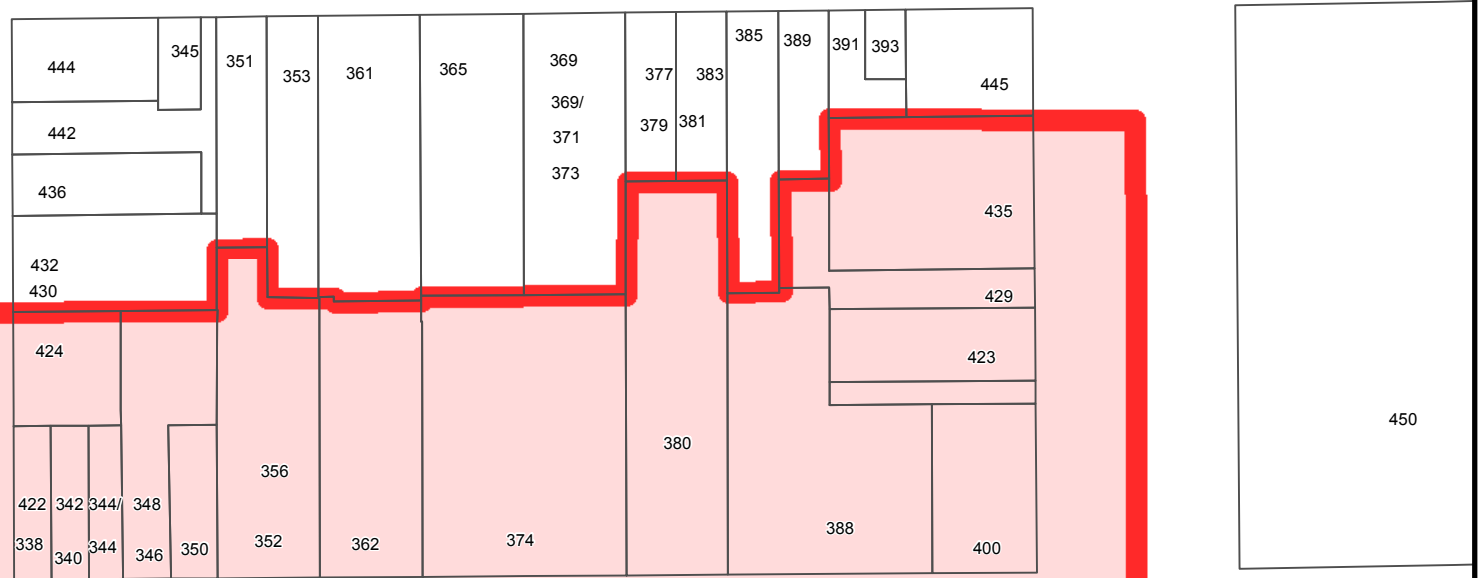

DUFFERIN AVE

COLBORNE ST

QUEENS AVE

DUNDAS ST

Key Map Indices

N.T.S.

LEGEND

London Downtown Business Association Improvement Area

0 5 10 20 30 40 Meters