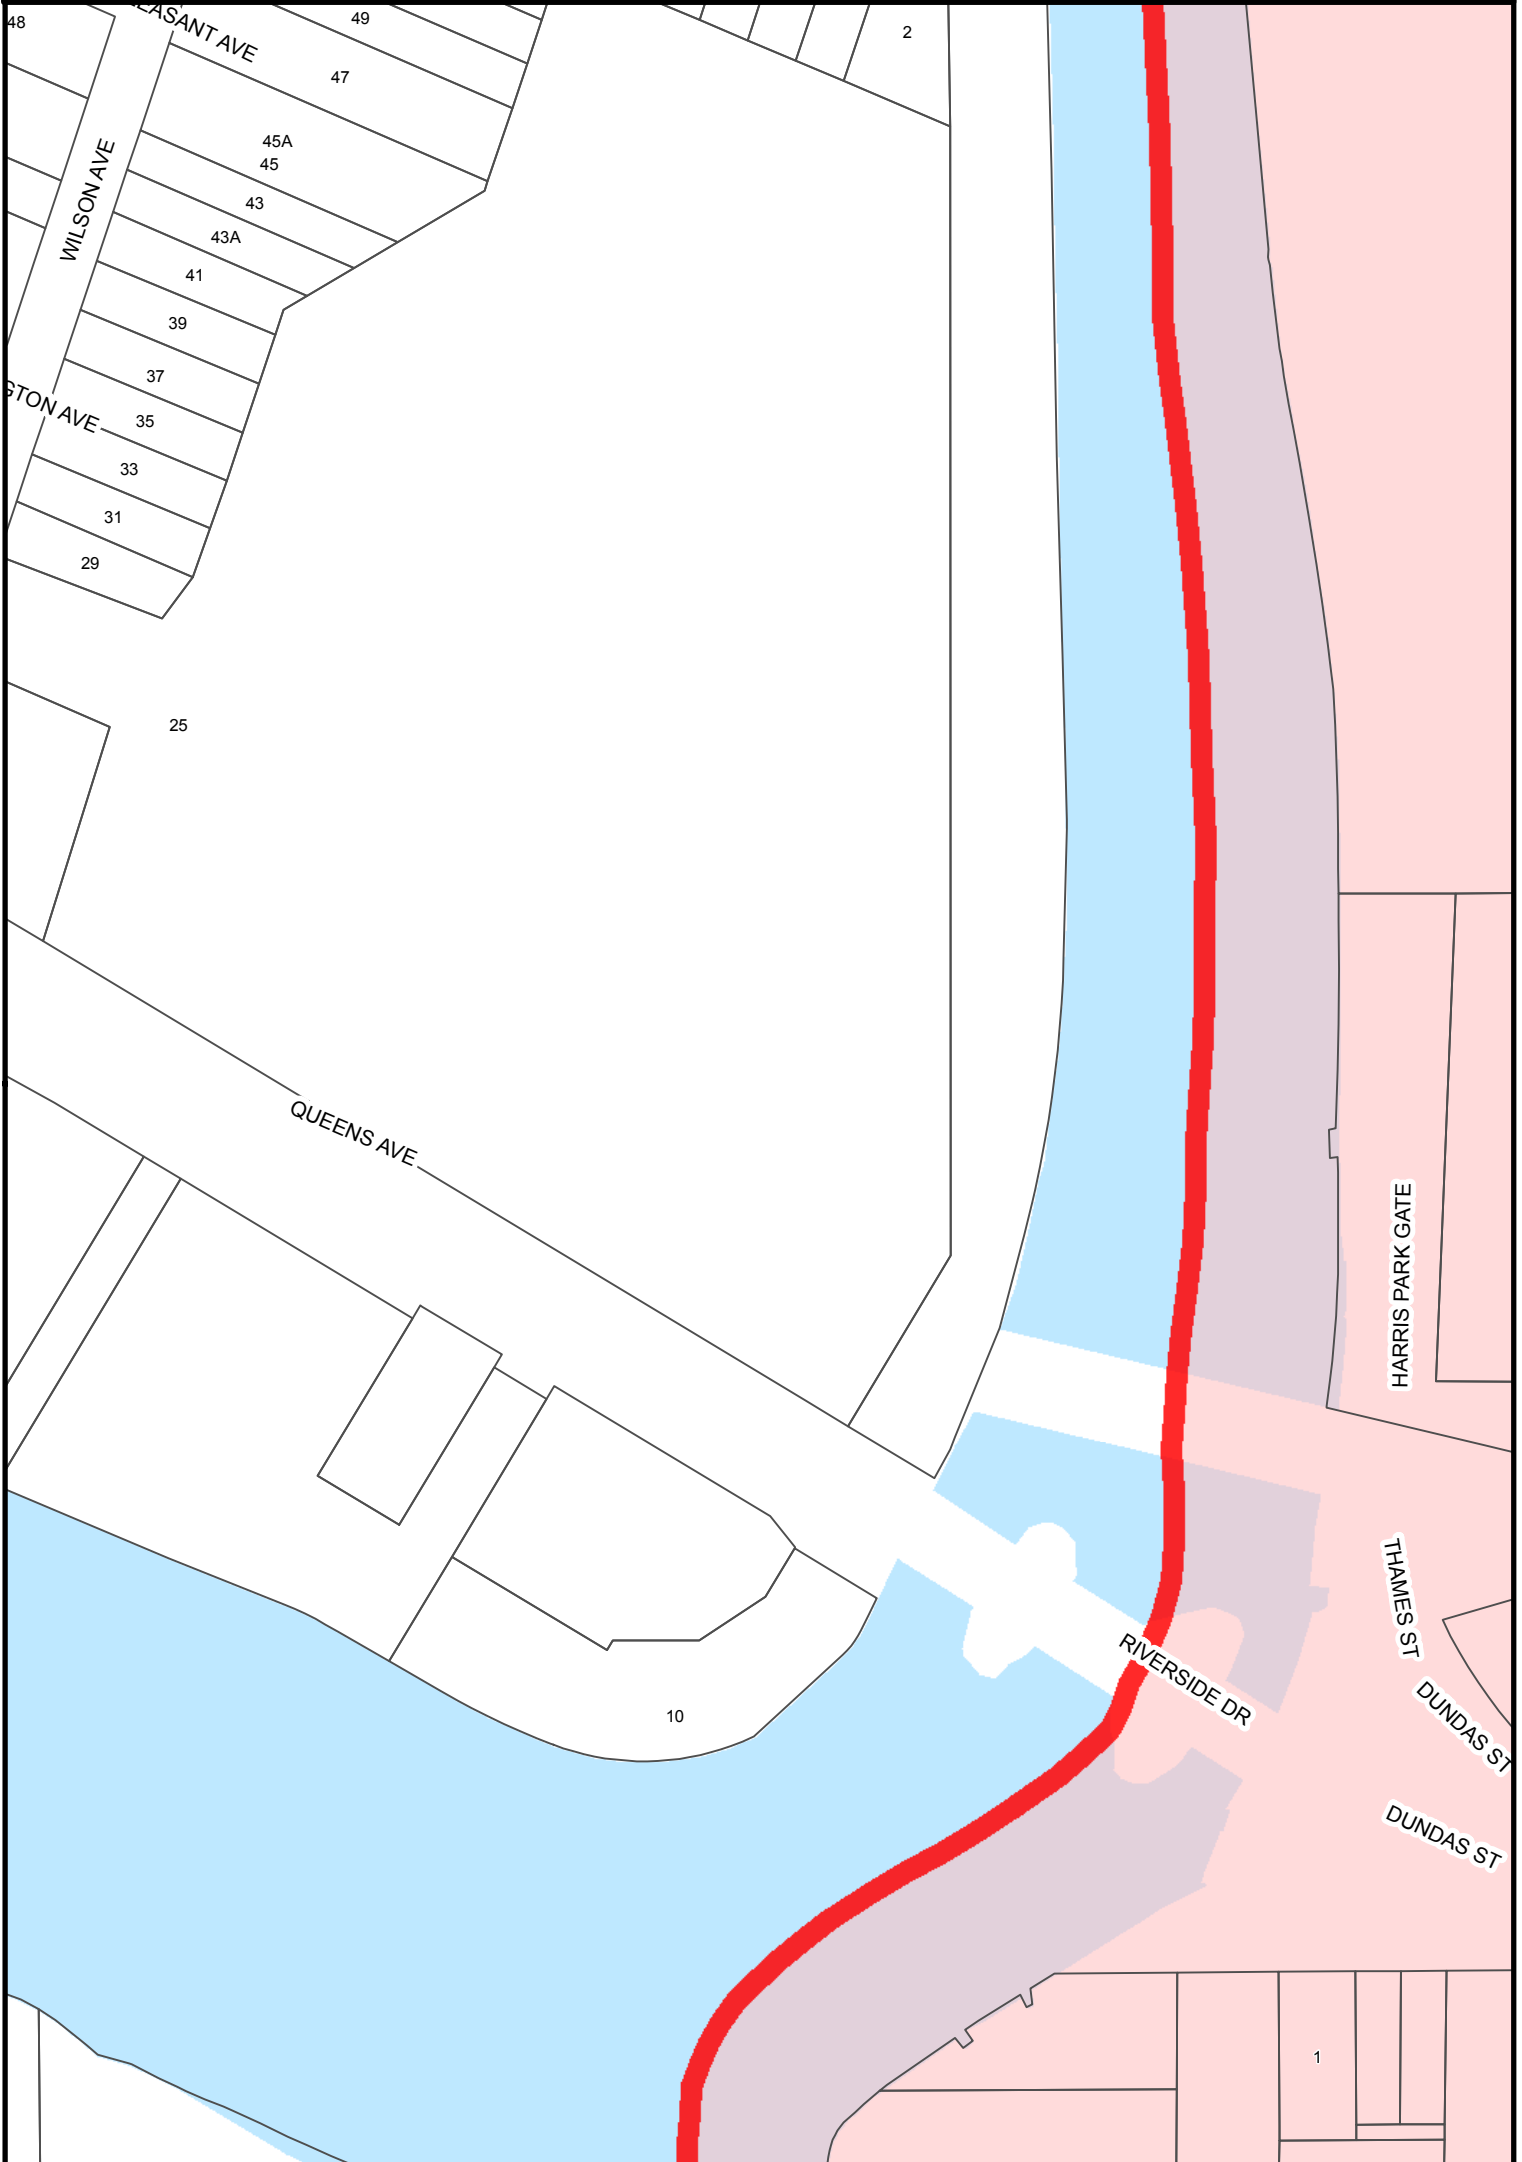

Key Map Indices

N.T.S.

LEGEND

London Downtown Business Association Improvement Area

0 5 10 20 30 40 Meters

Key Map Indices

N.T.S.

LEGEND