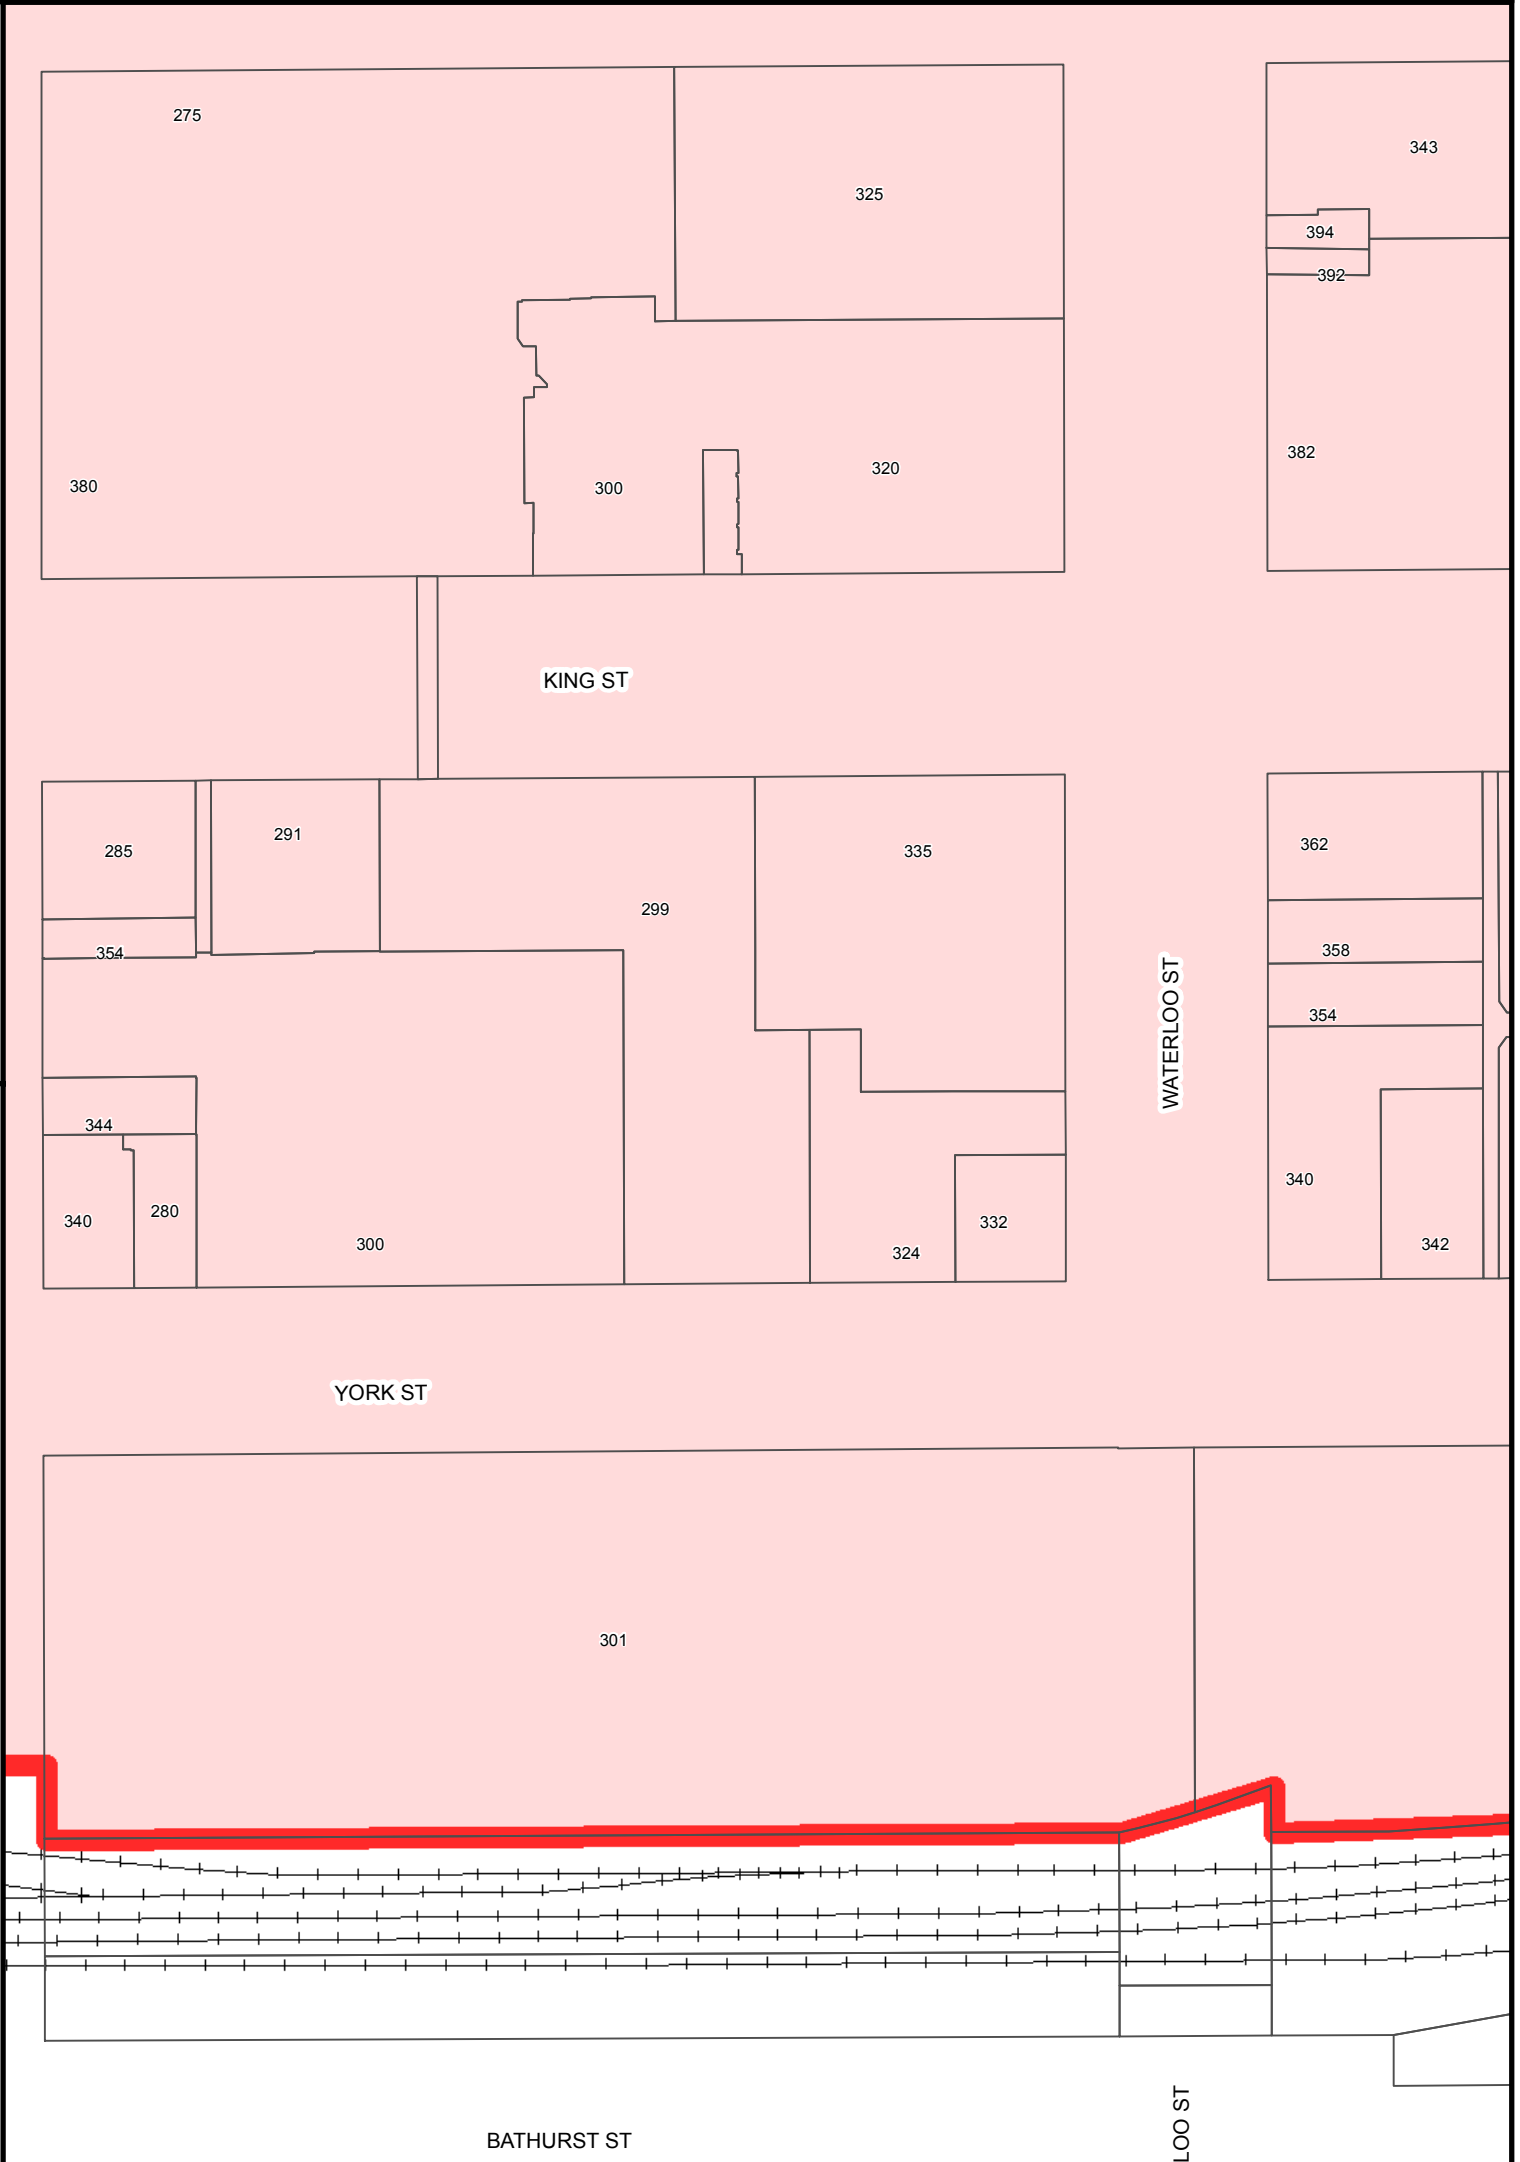

Key Map Indices

N.T.S.

LEGEND

 London Downtown Business Association Improvement Area

0 5 10 20 30 40 Meters

LEGEND

 London Downtown Business Association Improvement Area

0 5 10 20 30 40 Meters