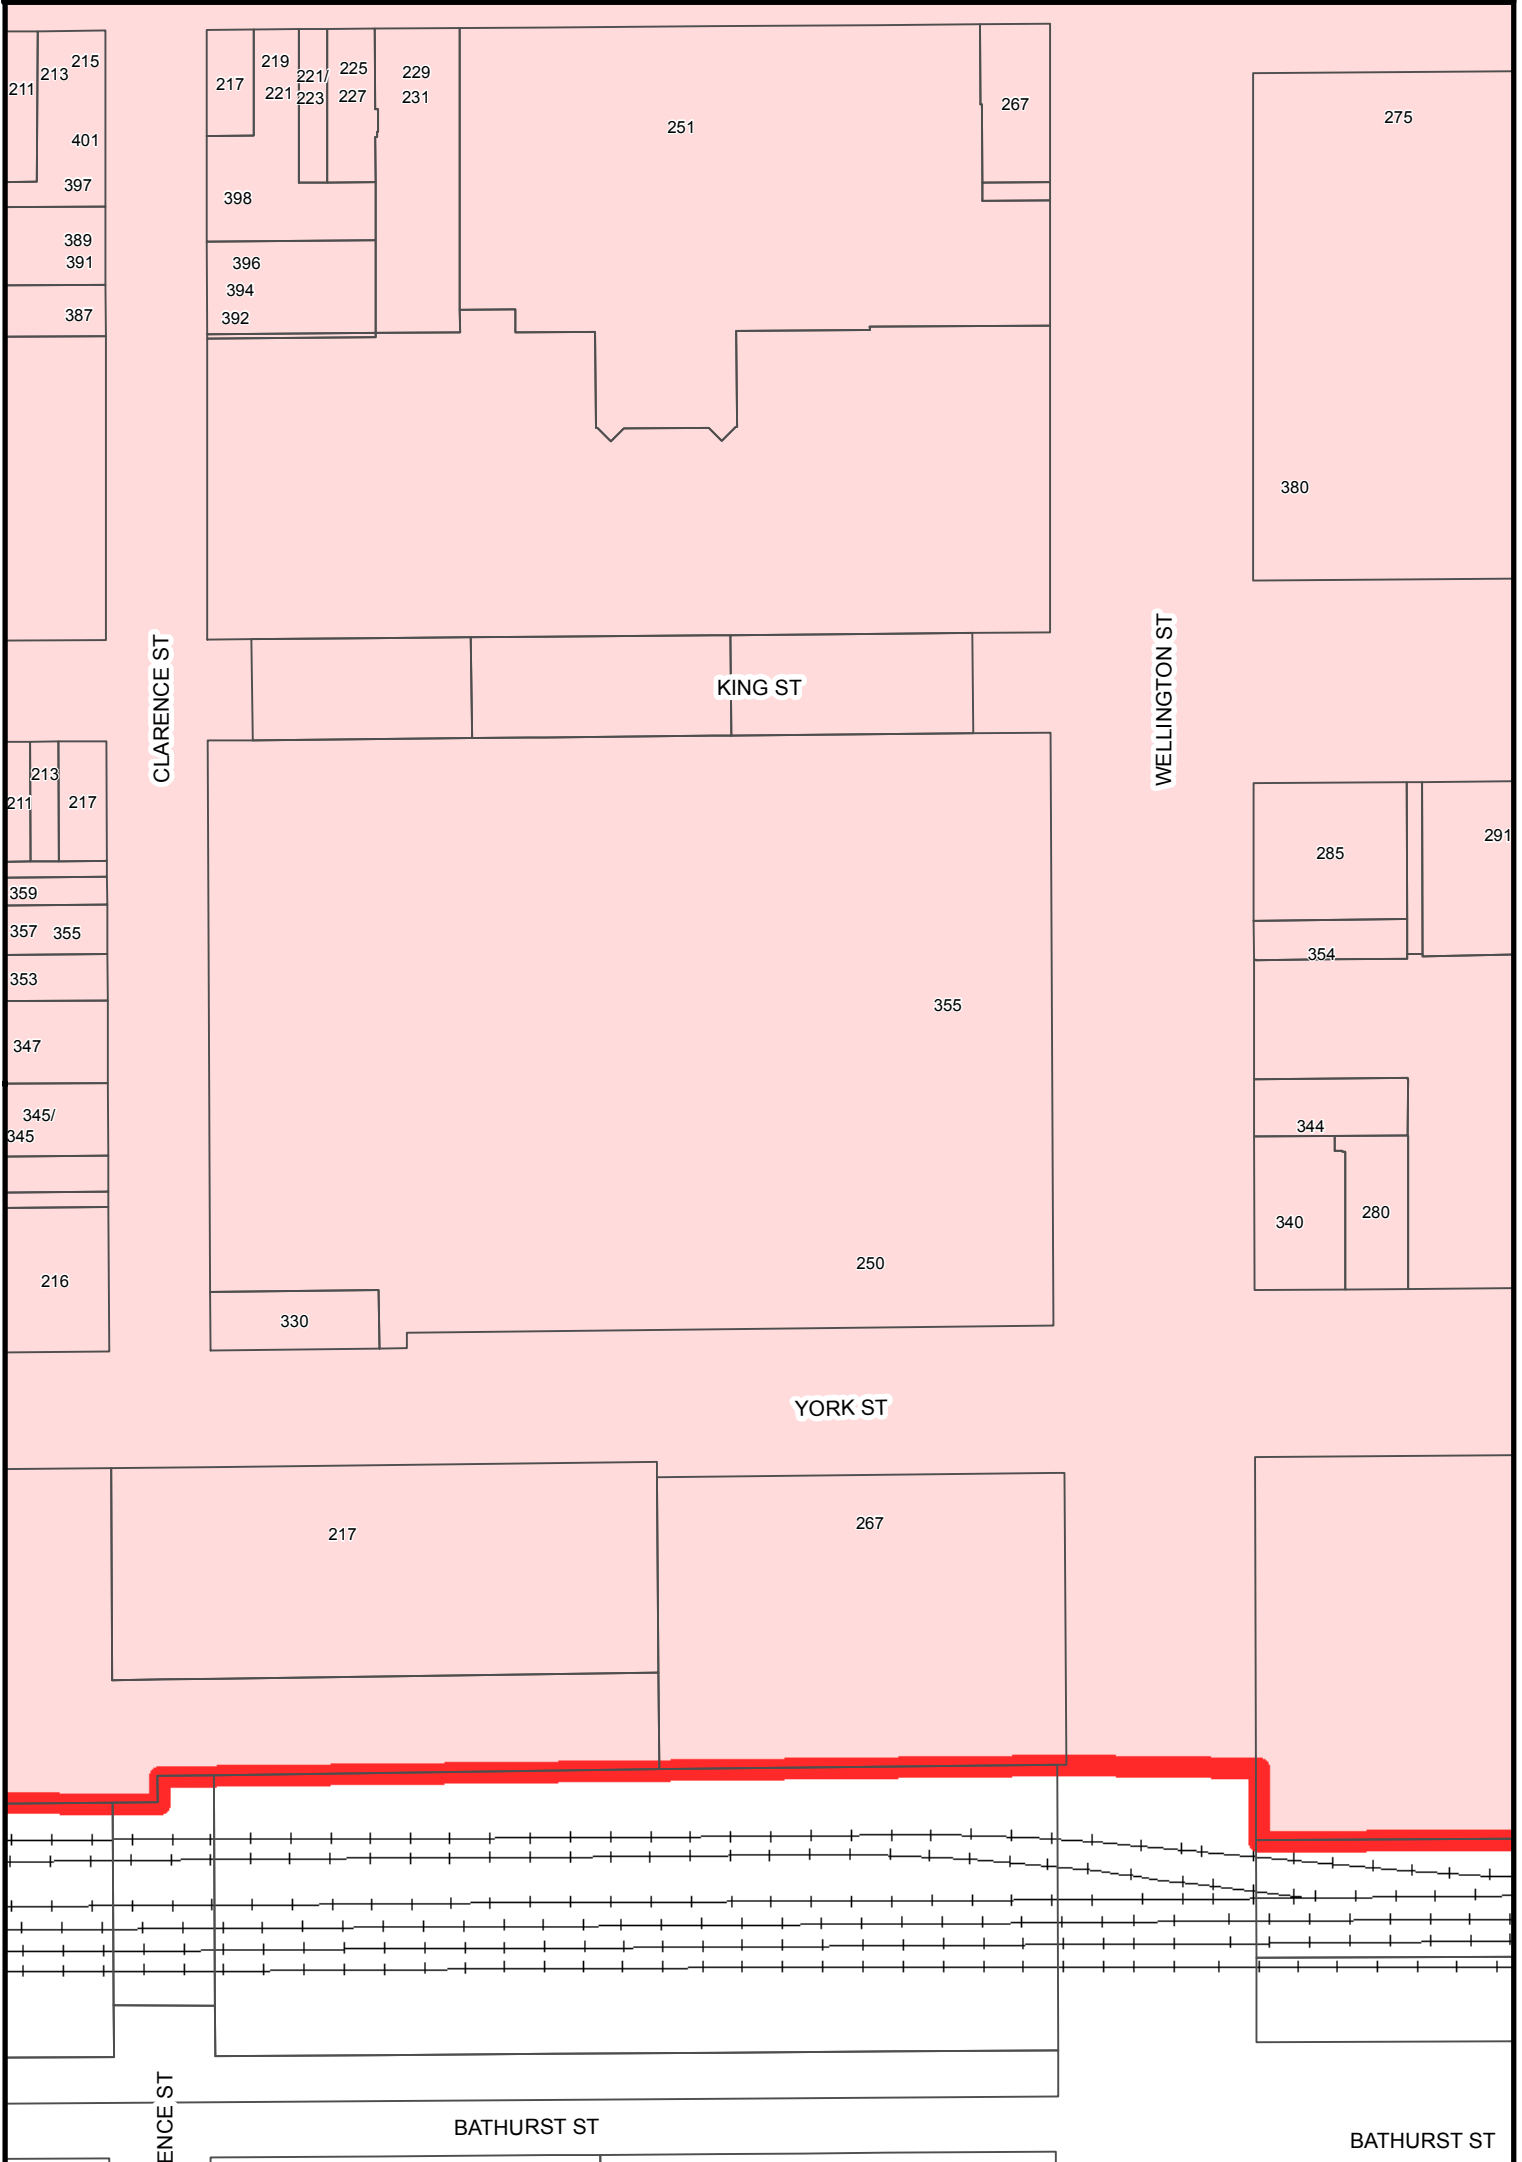

LEGEND

 London Downtown Business Association Improvement Area

0 5 10 20 30 40 Meters

Key Map Indices

N.T.S.

LEGEND

 London Downtown Business Association Improvement Area

0 5 10 20 30 40 Meters

Key Map Indices

N.T.S.

LEGEND

 London Downtown Business Association Improvement Area

0 5 10 20 30 40 Meters

LEGEND

 London Downtown Business Association Improvement Area

0 5 10 20 30 40 Meters