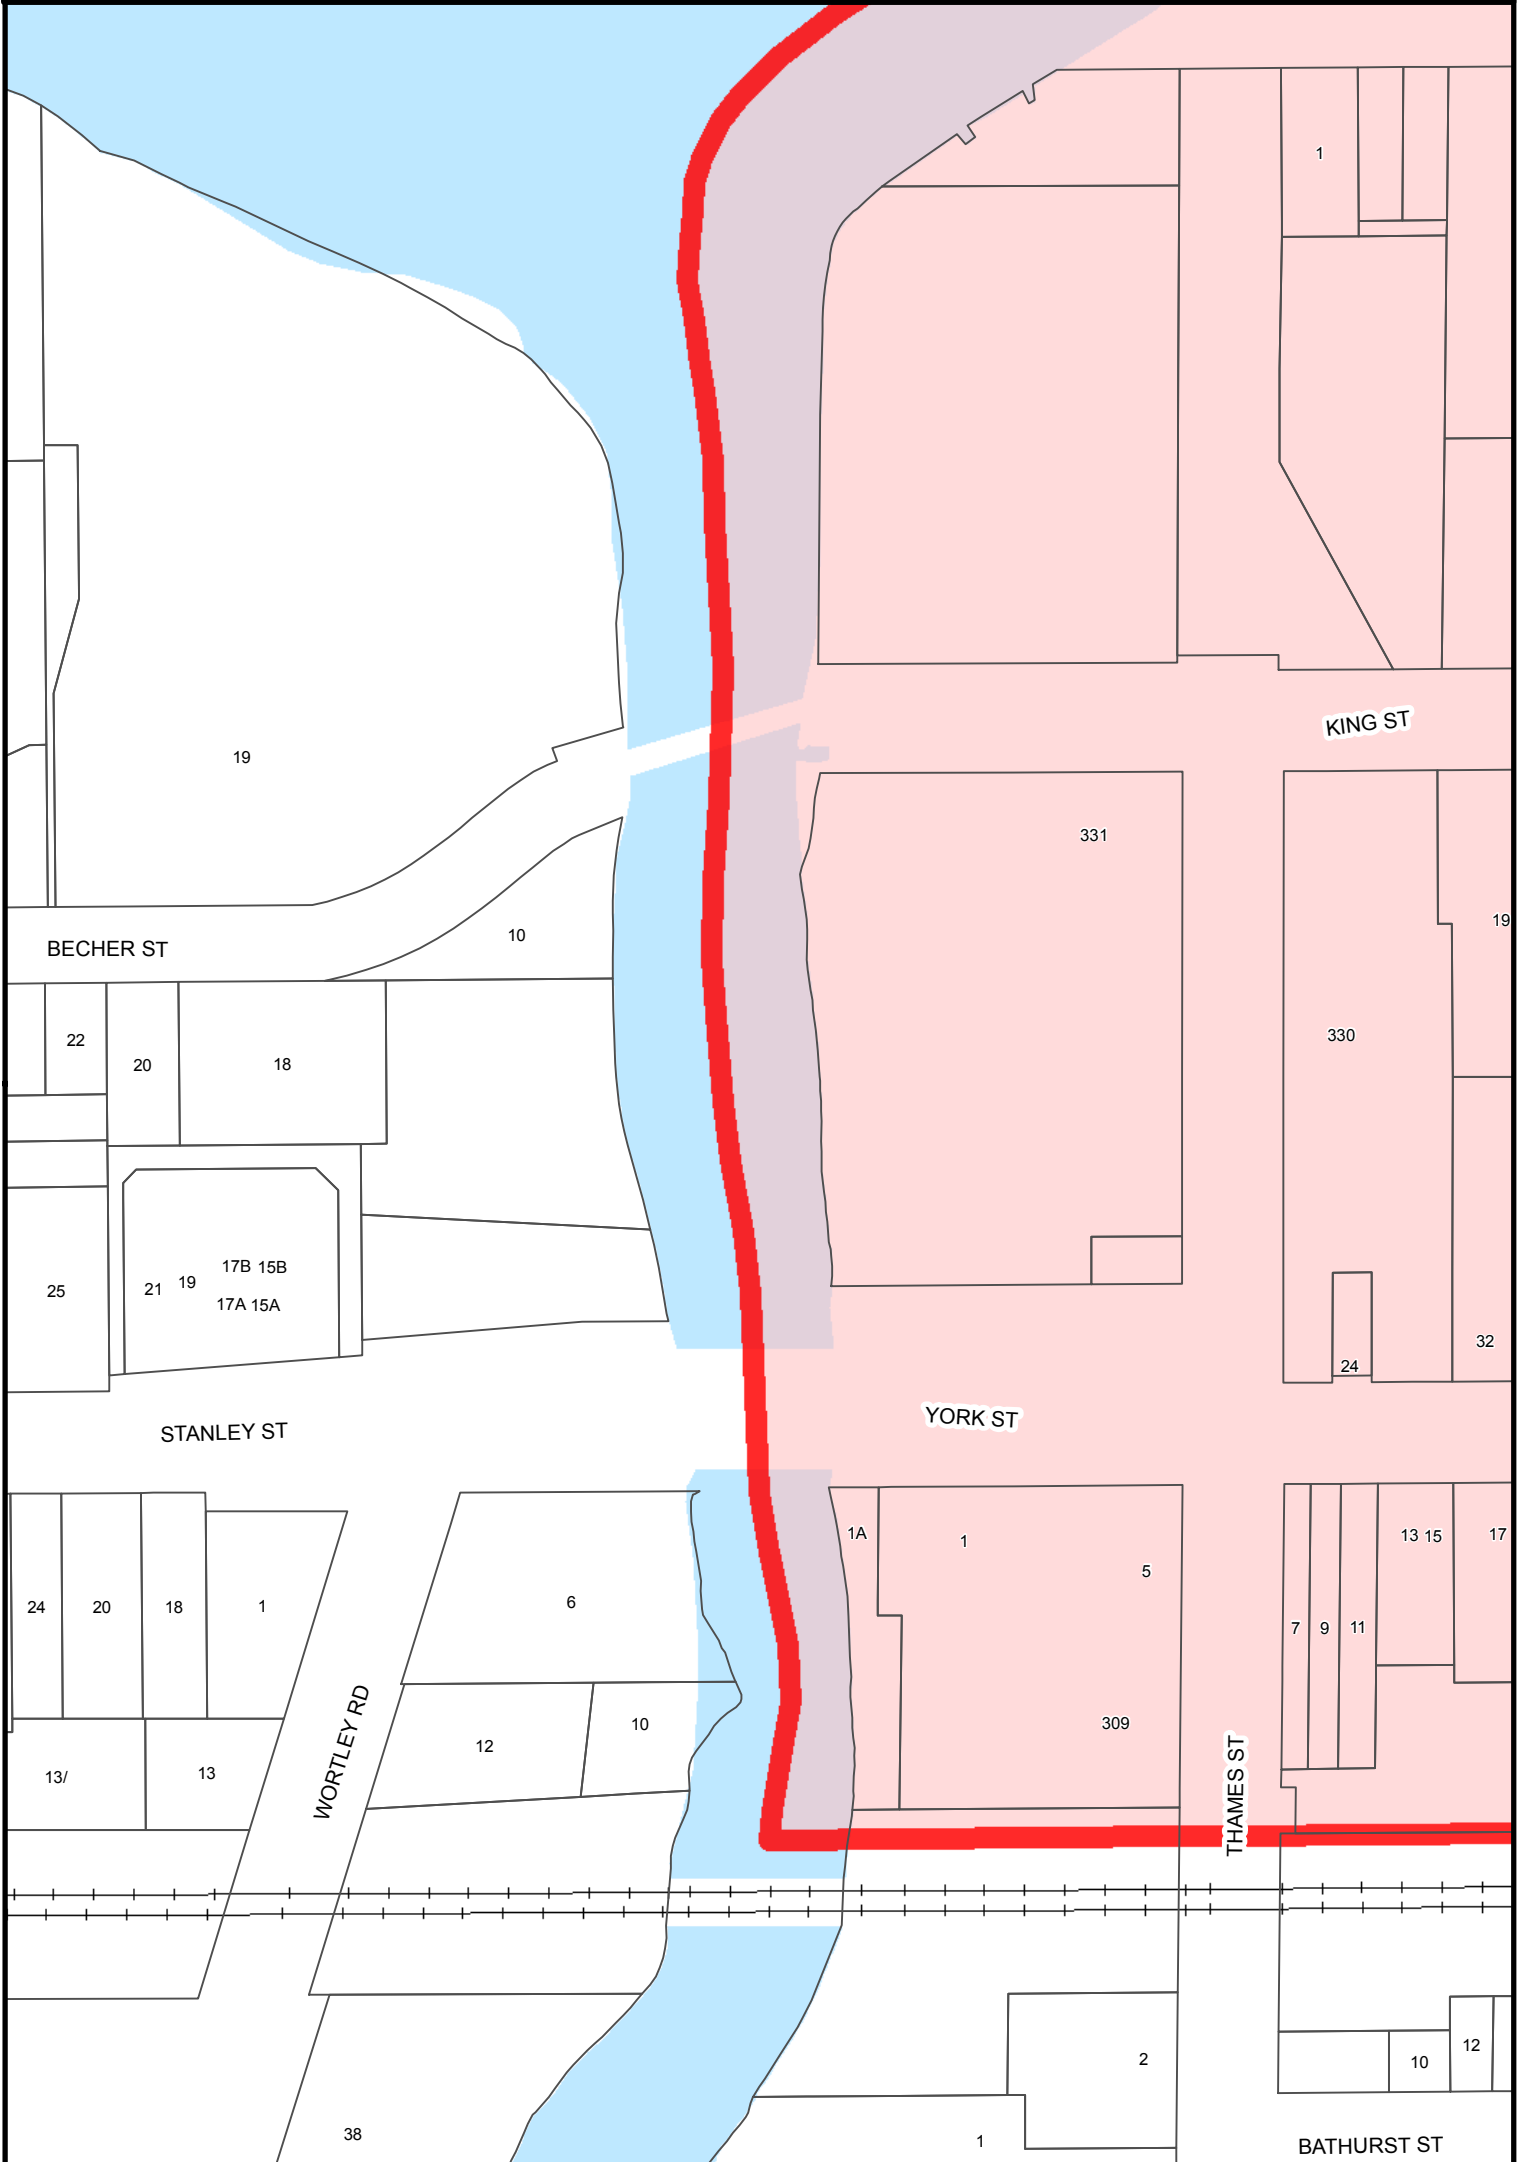

N.T.S.

LEGEND

 London Downtown Business Association Improvement Area

0 5 10 20 30 40 Meters

Key Map Indices

N.T.S.

LEGEND

 London Downtown Business Association Improvement Area